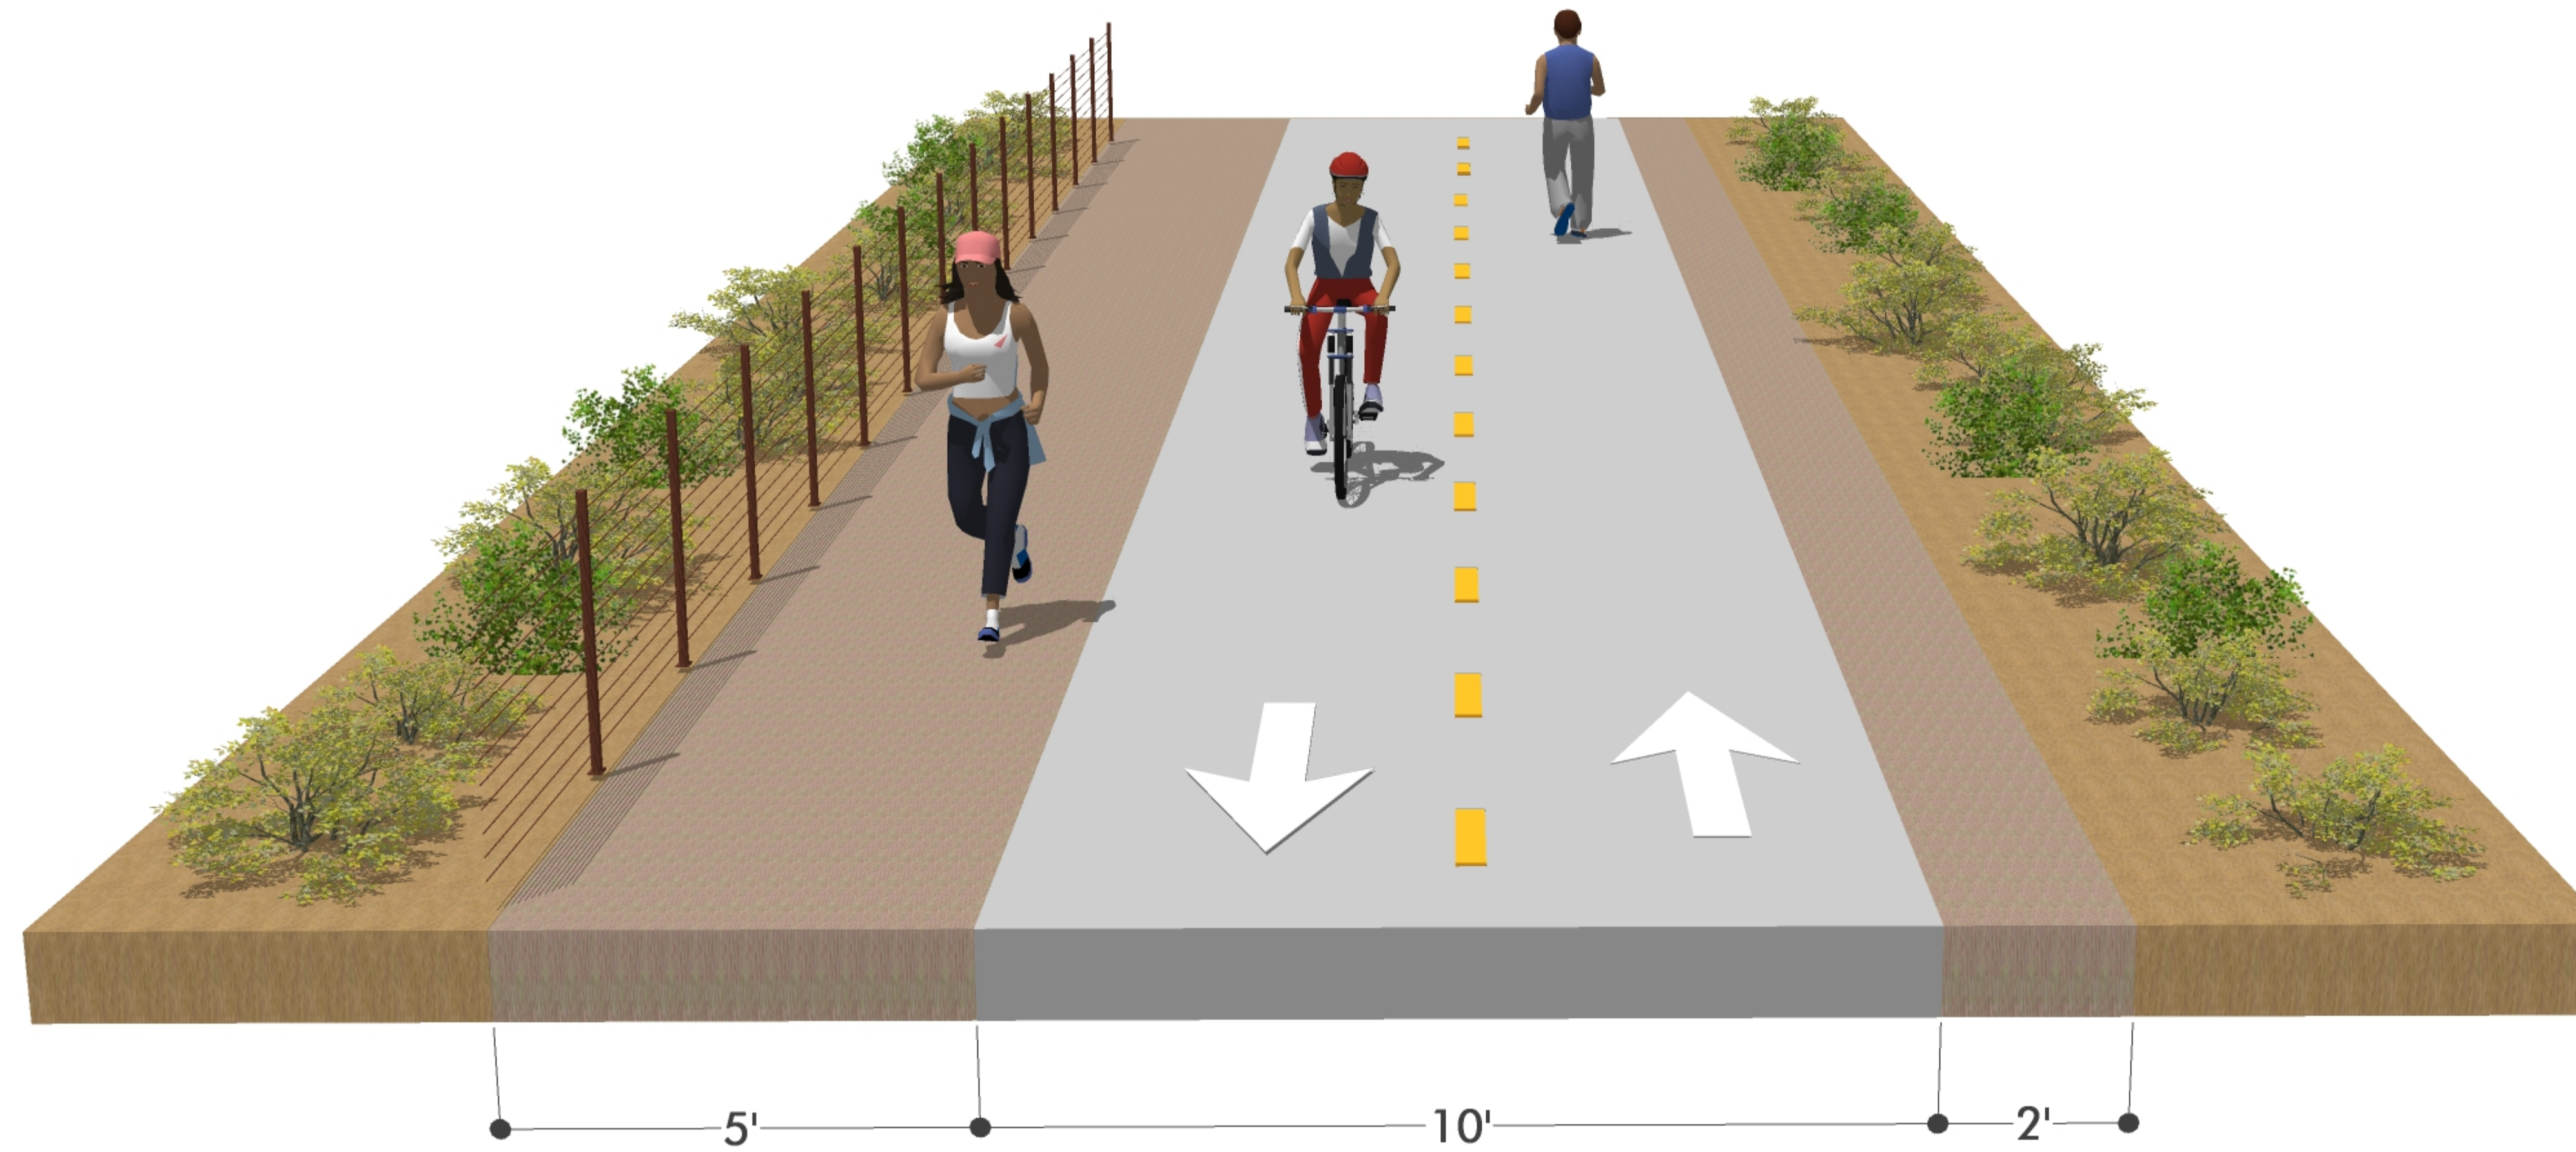

DRAFT APRIL 21, 2015

COASTAL RAIL TRAIL

ENCINITAS - CHESTERFIELD DRIVE TO E STREET

KeepSanDiegoMoving.com/EncinitasBike

DRAFT APRIL 21, 2015

COASTAL RAIL TRAIL

ENCINITAS - CHESTERFIELD DRIVE TO E STREET

KeepSanDiegoMoving.com/EncinitasBike

DRAFT APRIL 21, 2015

DRAFT APRIL 21, 2015

DRAFT APRIL 21, 2015

SAN ELIJO AVENUE/CHESTERFIELD DRIVE/S. COAST HIGHWAY 101 INTERSECTION

COASTAL RAIL TRAIL

ENCINITAS - CHESTERFIELD DRIVE TO E STREET

KeepSanDiegoMoving.com/EncinitasBike