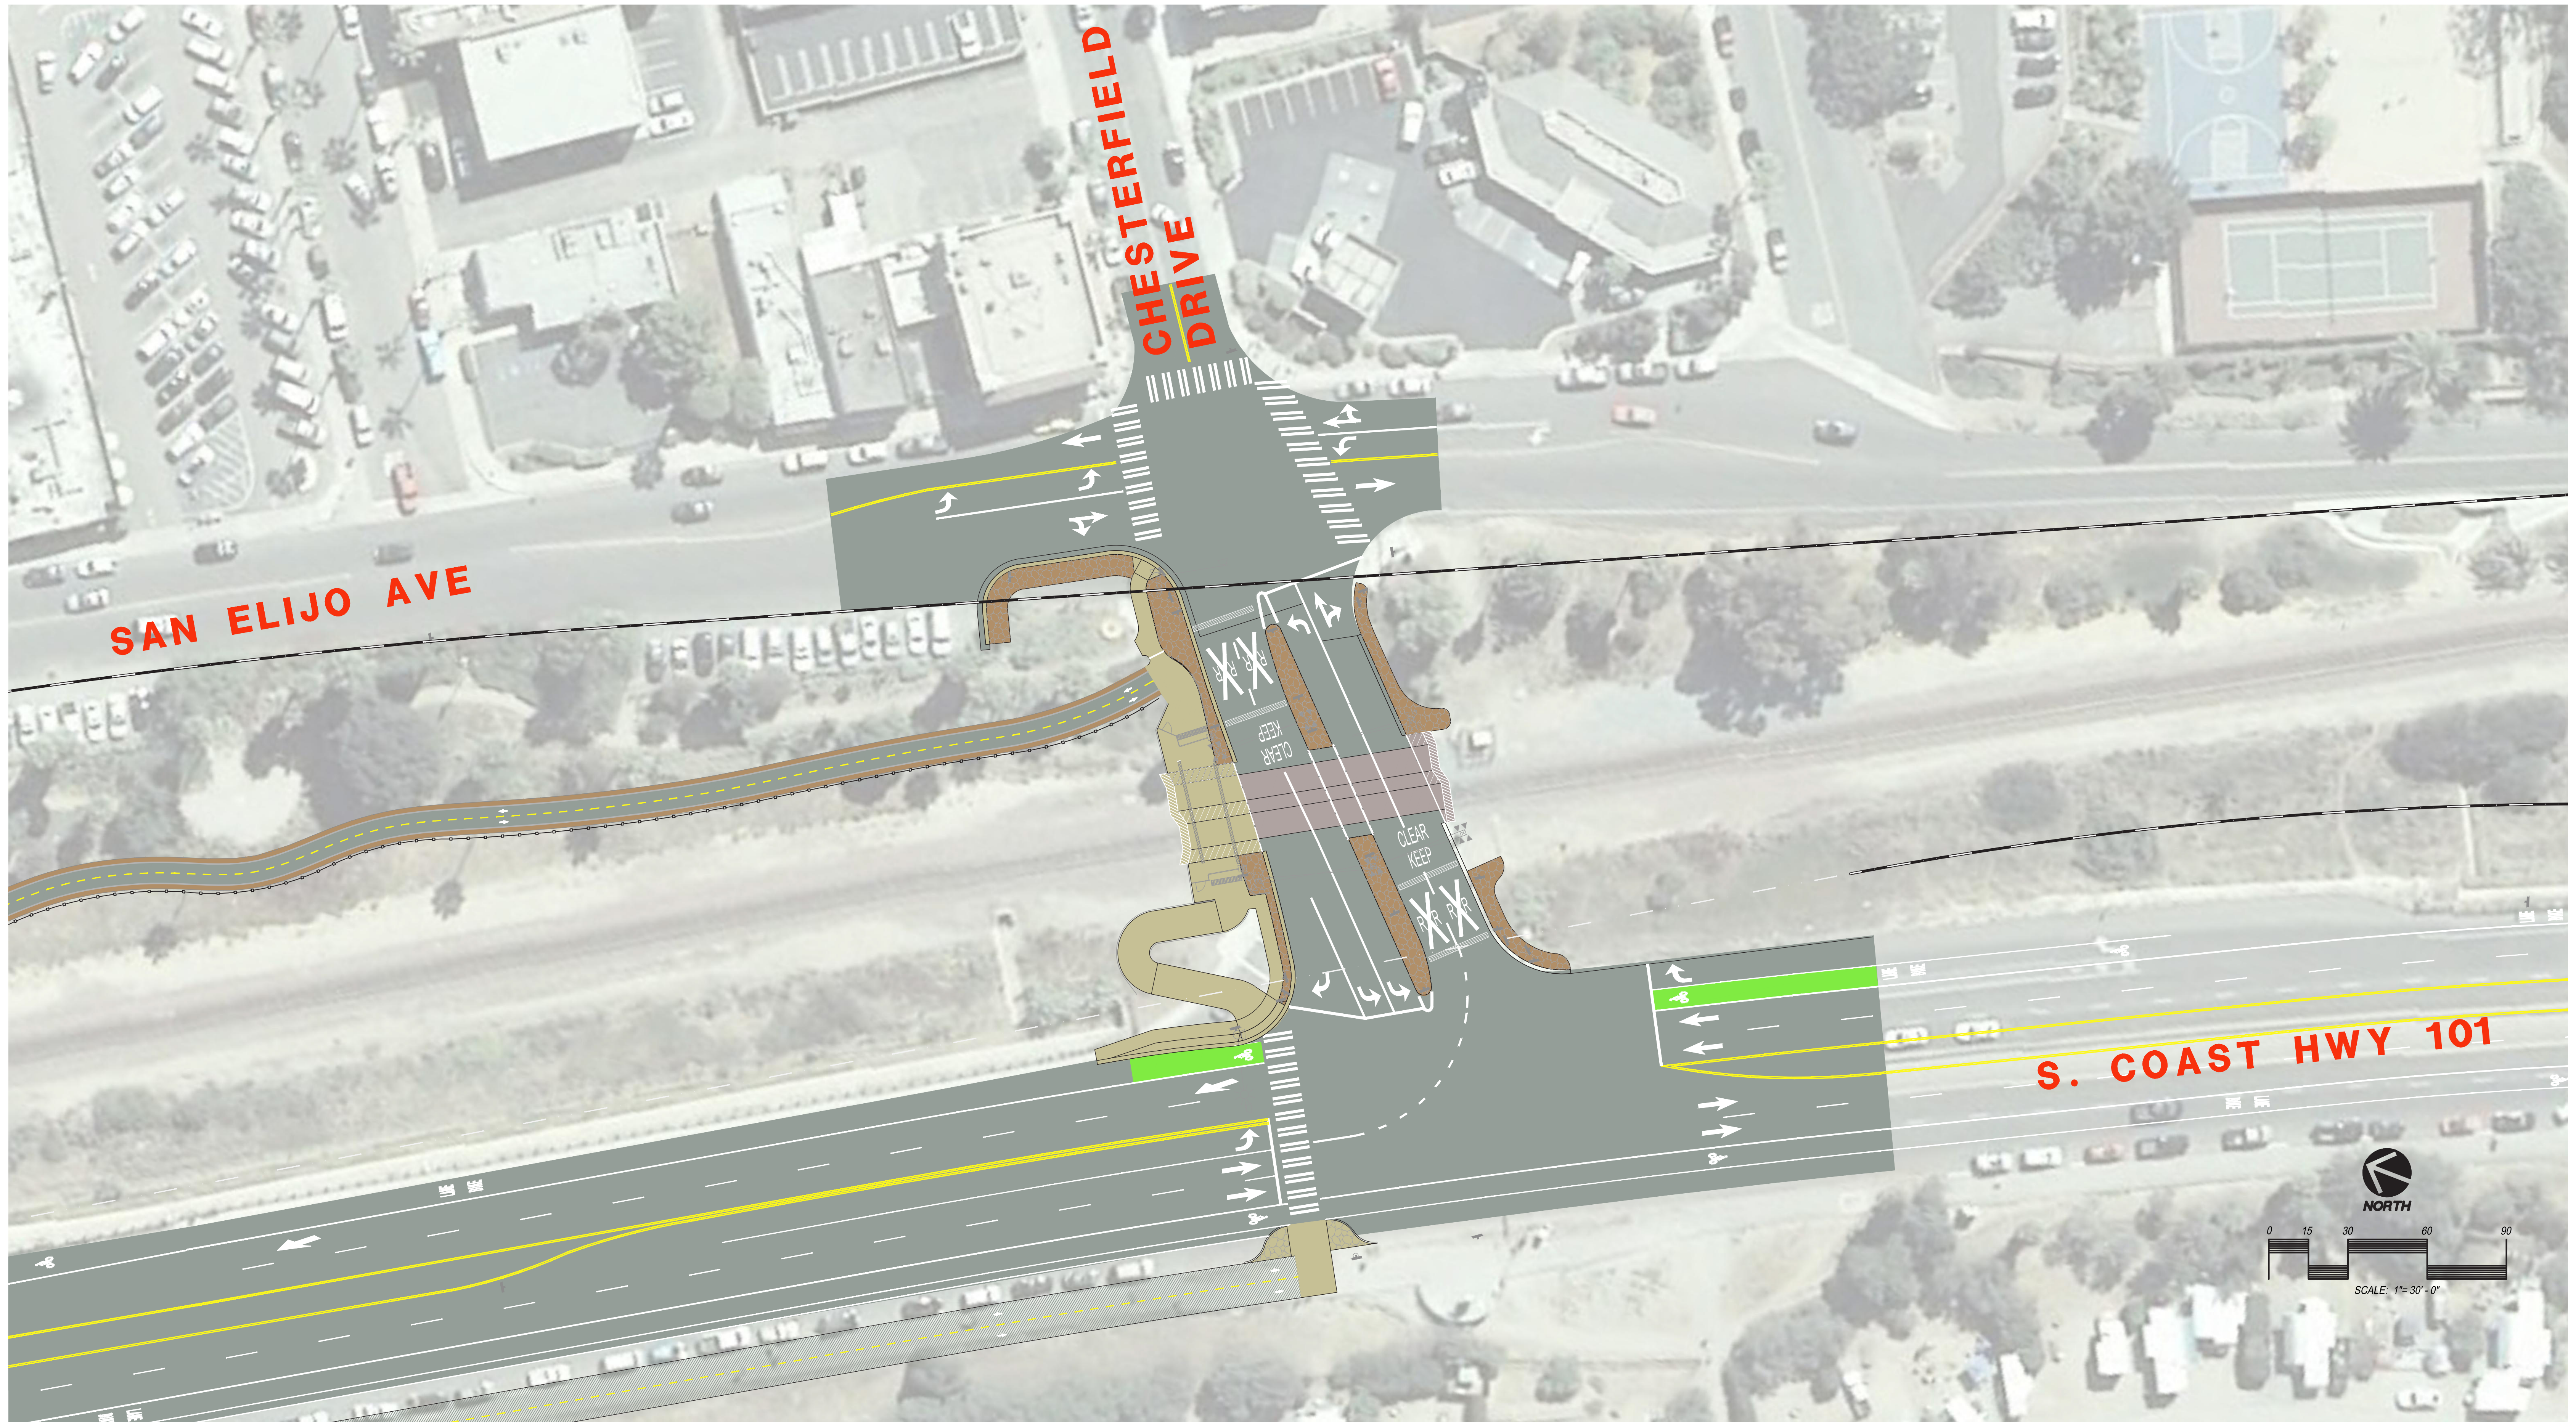

DRAFT APRIL 21, 2015

DRAFT APRIL 21, 2015

DRAFT APRIL 21, 2015

SAN ELIJO AVENUE/CHESTERFIELD DRIVE/S. COAST HIGHWAY 101 INTERSECTION

COASTAL RAIL TRAIL

ENCINITAS - CHESTERFIELD DRIVE TO E STREET

KeepSanDiegoMoving.com/EncinitasBike