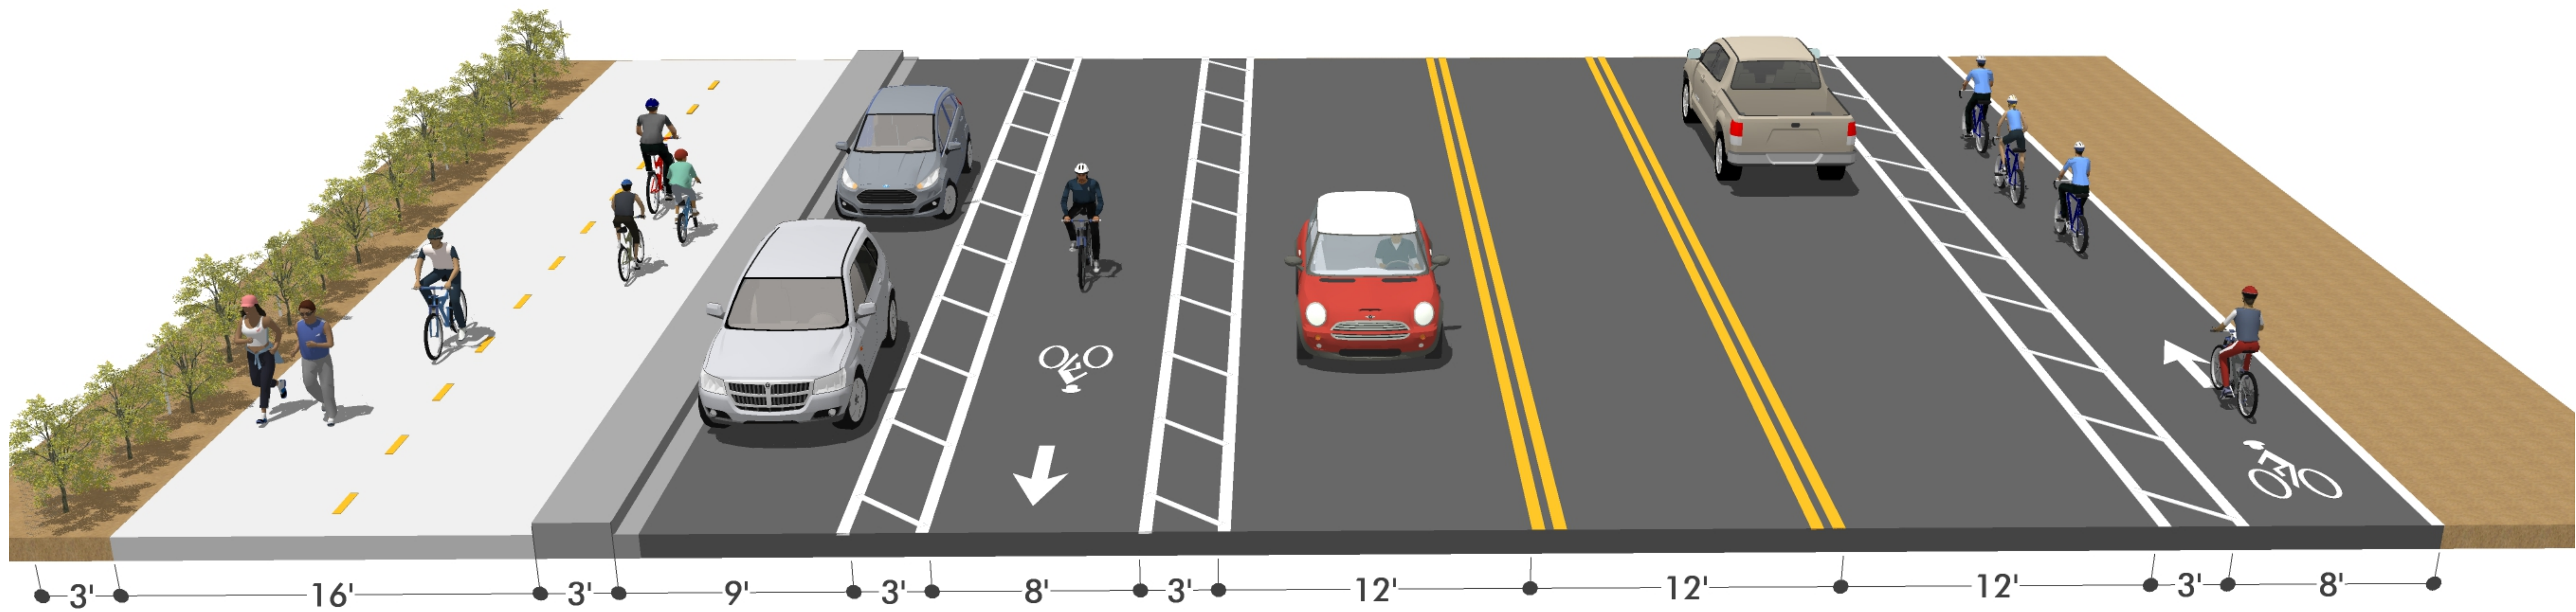

DRAFT APRIL 21, 2015

COASTAL RAIL TRAIL

ENCINITAS - CHESTERFIELD DRIVE TO E STREET

KeepSanDiegoMoving.com/EncinitasBike

DRAFT APRIL 21, 2015

COASTAL RAIL TRAIL

ENCINITAS - CHESTERFIELD DRIVE TO E STREET

KeepSanDiegoMoving.com/EncinitasBike

DRAFT APRIL 21, 2015

DRAFT APRIL 21, 2015

DRAFT APRIL 21, 2015

SAN ELIJO AVENUE/CHESTERFIELD DRIVE/S. COAST HIGHWAY 101 INTERSECTION

COASTAL RAIL TRAIL

ENCINITAS - CHESTERFIELD DRIVE TO E STREET

KeepSanDiegoMoving.com/EncinitasBike