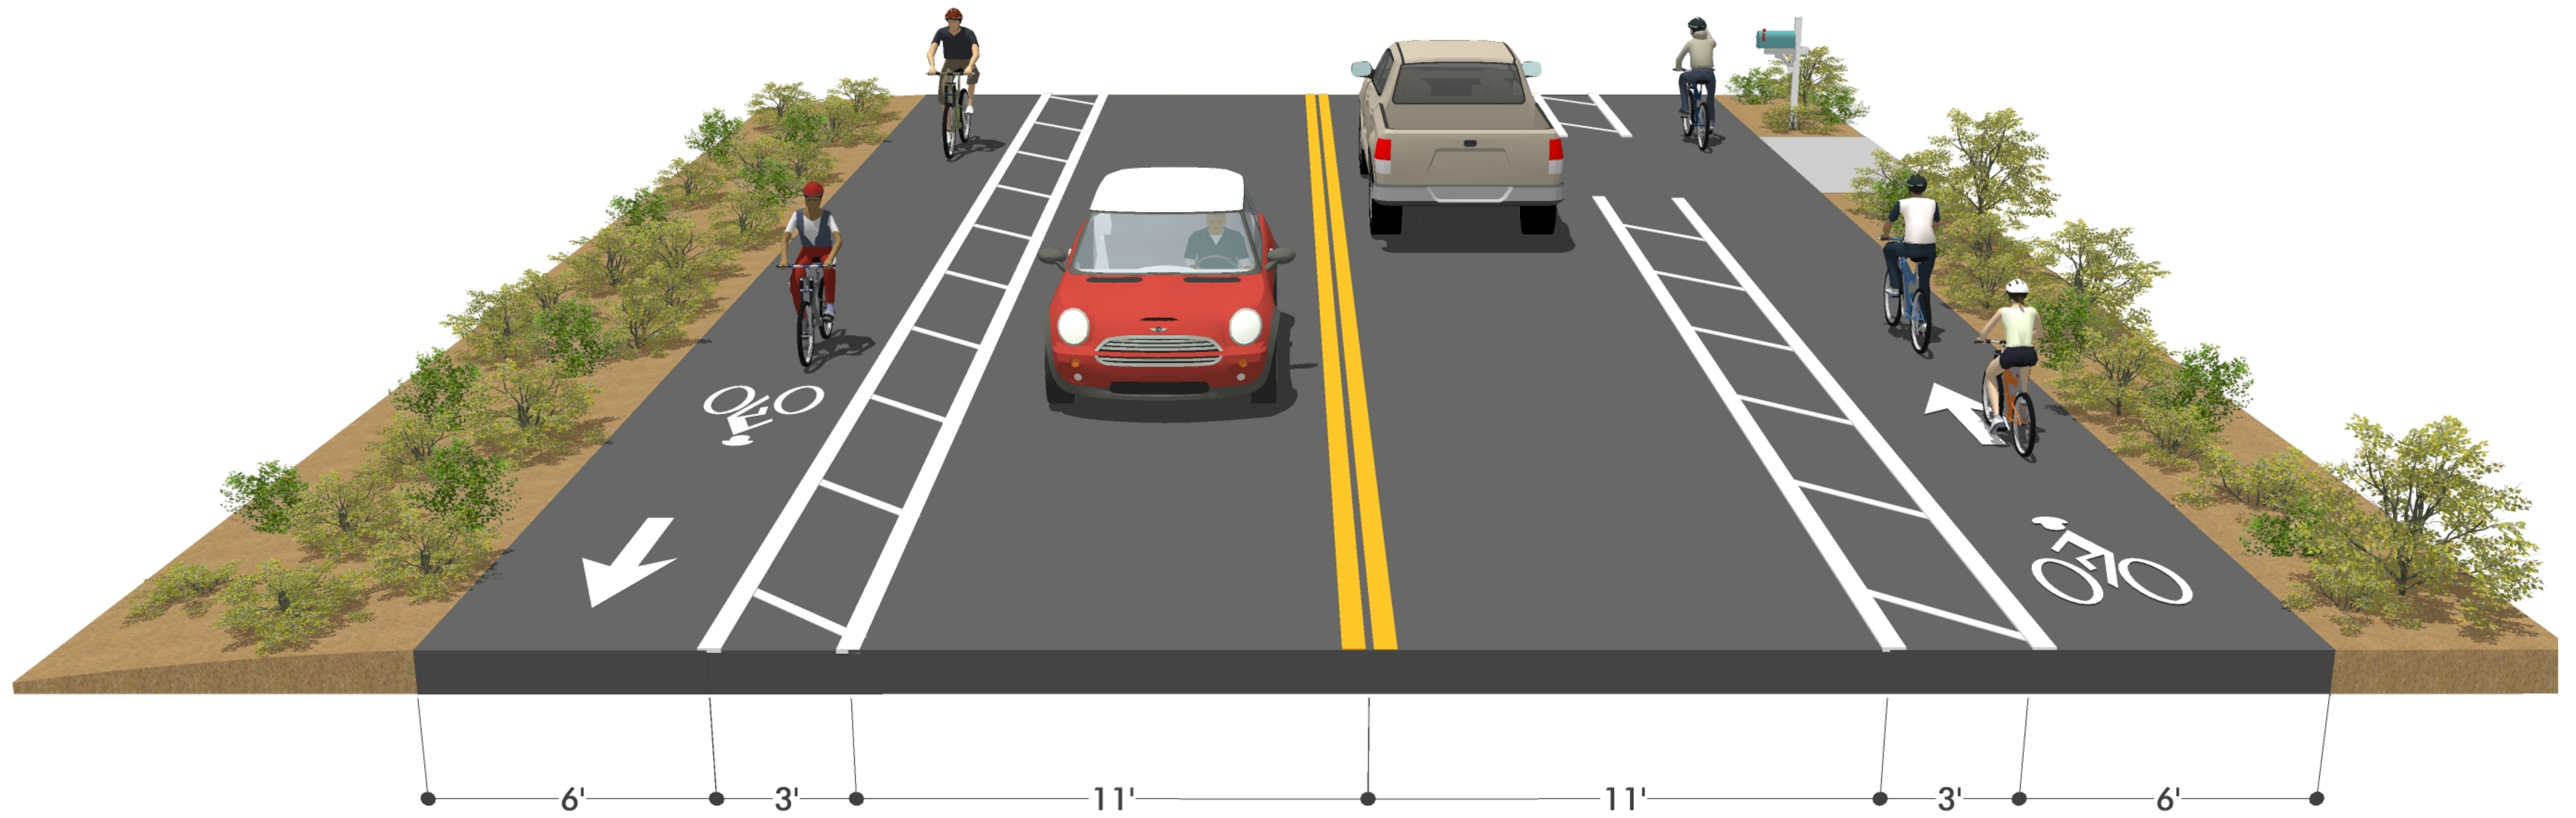

DRAFT APRIL 21, 2015

COASTAL RAIL TRAIL

ENCINITAS - CHESTERFIELD DRIVE TO E STREET

KeepSanDiegoMoving.com/EncinitasBike

DRAFT APRIL 21, 2015

COASTAL RAIL TRAIL

ENCINITAS - CHESTERFIELD DRIVE TO E STREET

KeepSanDiegoMoving.com/EncinitasBike

DRAFT APRIL 21, 2015

DRAFT APRIL 21, 2015

DRAFT APRIL 21, 2015

SAN ELIJO AVENUE/CHESTERFIELD DRIVE/S. COAST HIGHWAY 101 INTERSECTION

COASTAL RAIL TRAIL

ENCINITAS - CHESTERFIELD DRIVE TO E STREET

KeepSanDiegoMoving.com/EncinitasBike