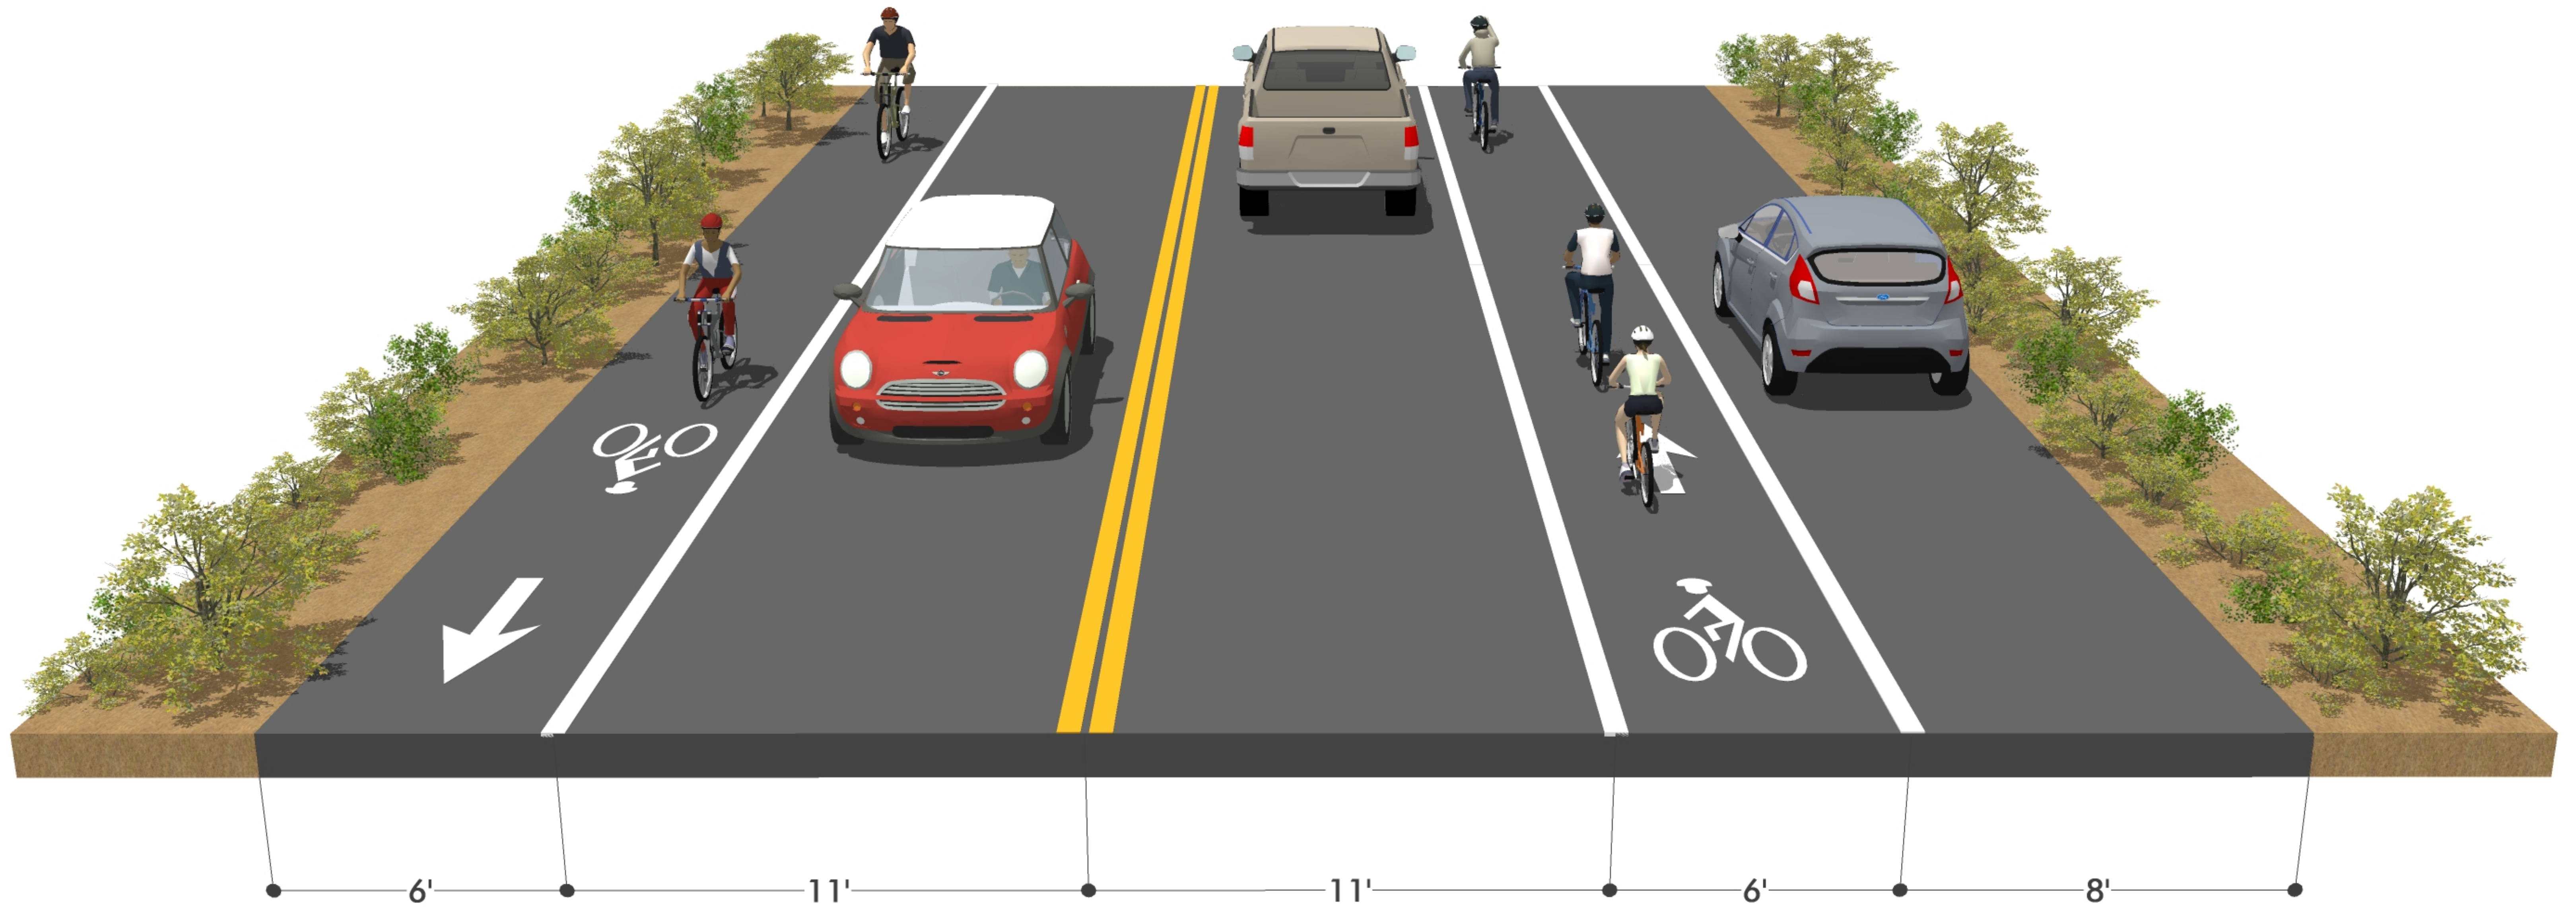

DRAFT APRIL 21, 2015

COASTAL RAIL TRAIL

ENCINITAS - CHESTERFIELD DRIVE TO E STREET

KeepSanDiegoMoving.com/EncinitasBike

DRAFT APRIL 21, 2015

COASTAL RAIL TRAIL

ENCINITAS - CHESTERFIELD DRIVE TO E STREET

KeepSanDiegoMoving.com/EncinitasBike

DRAFT APRIL 21, 2015

DRAFT APRIL 21, 2015

DRAFT APRIL 21, 2015

SAN ELIJO AVENUE/CHESTERFIELD DRIVE/S. COAST HIGHWAY 101 INTERSECTION

COASTAL RAIL TRAIL

ENCINITAS - CHESTERFIELD DRIVE TO E STREET

KeepSanDiegoMoving.com/EncinitasBike