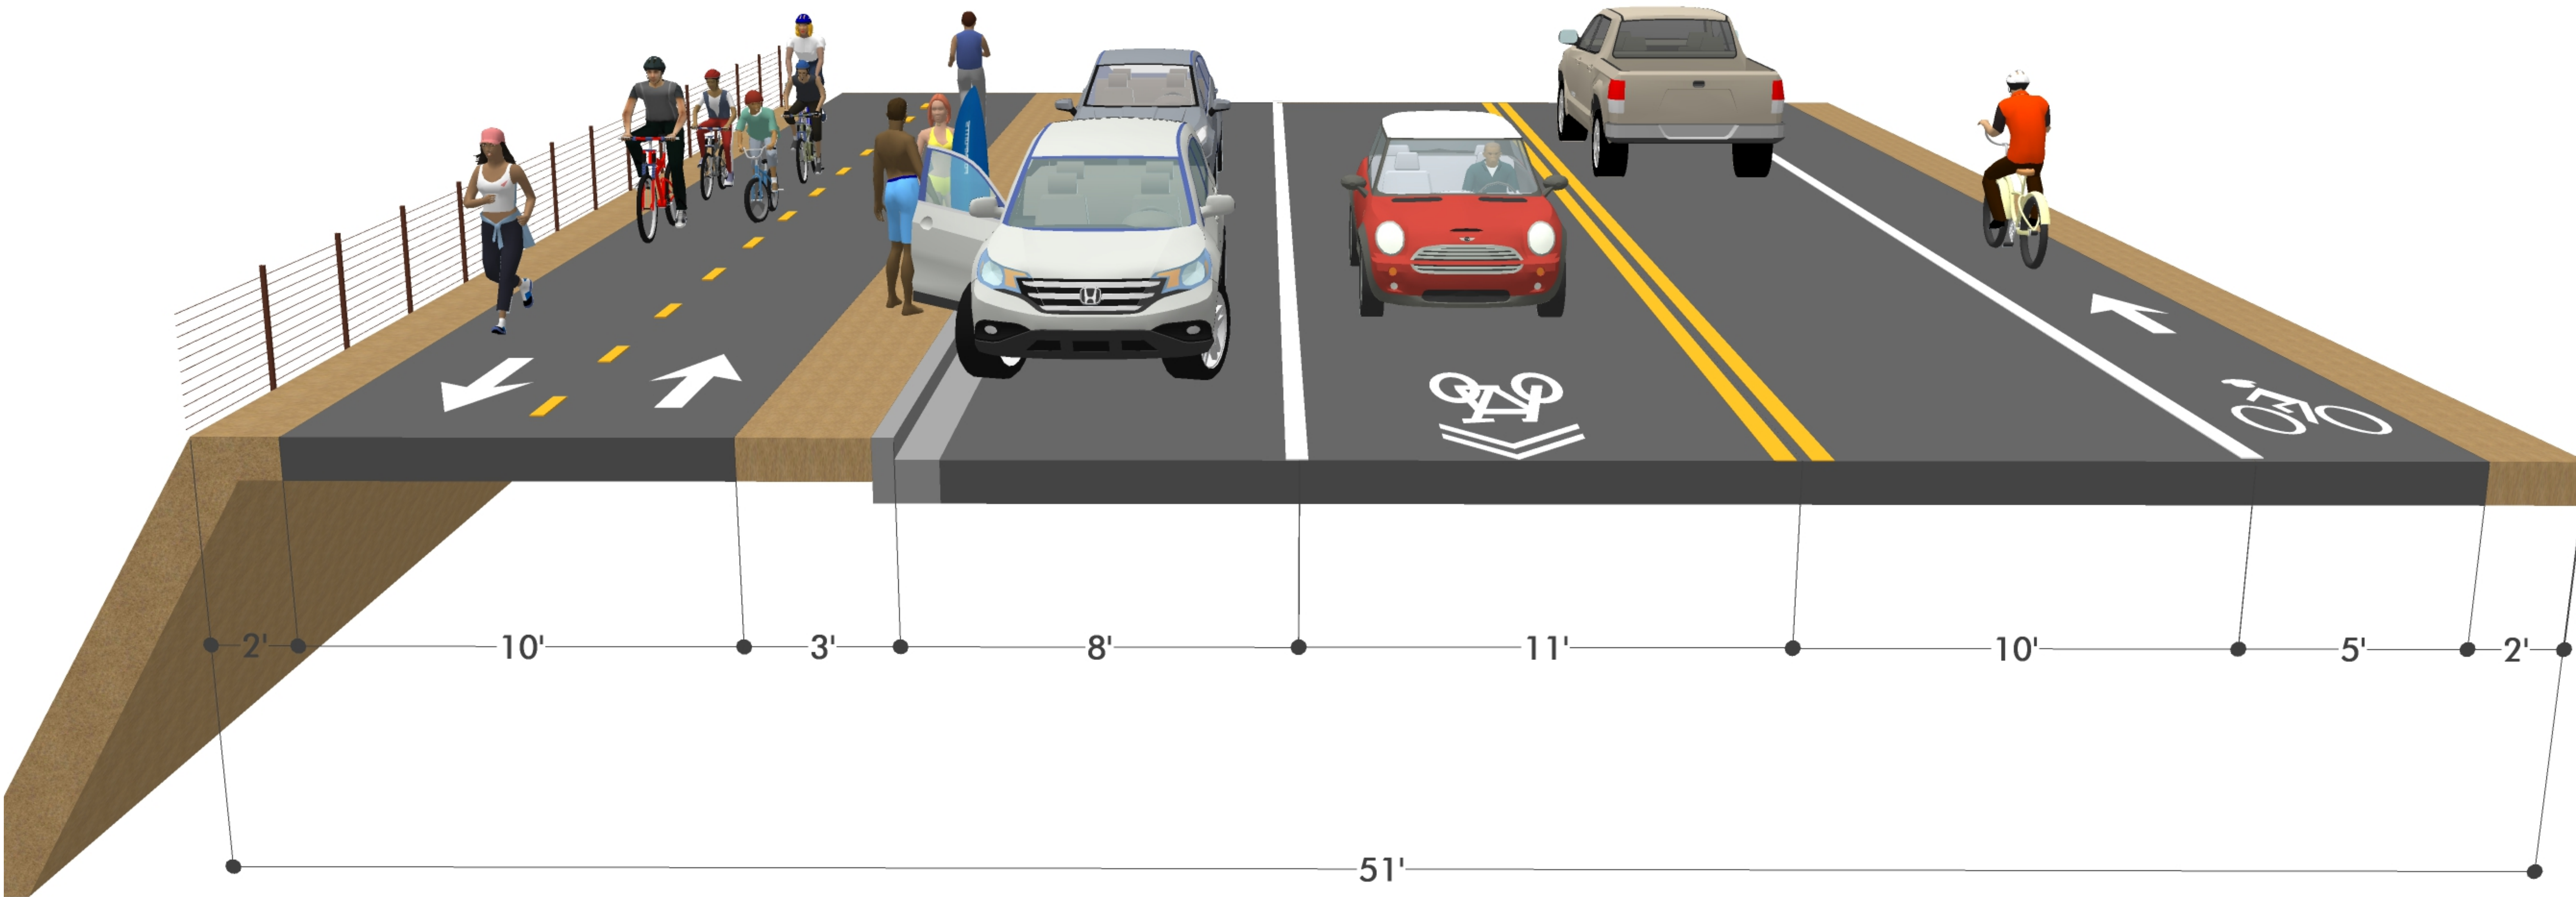

DRAFT APRIL 21, 2015

COASTAL RAIL TRAIL

ENCINITAS - CHESTERFIELD DRIVE TO E STREET

KeepSanDiegoMoving.com/EncinitasBike

DRAFT APRIL 21, 2015

COASTAL RAIL TRAIL

ENCINITAS - CHESTERFIELD DRIVE TO E STREET

KeepSanDiegoMoving.com/EncinitasBike

DRAFT APRIL 21, 2015

DRAFT APRIL 21, 2015

DRAFT APRIL 21, 2015

SAN ELIJO AVENUE/CHESTERFIELD DRIVE/S. COAST HIGHWAY 101 INTERSECTION

COASTAL RAIL TRAIL

ENCINITAS - CHESTERFIELD DRIVE TO E STREET

KeepSanDiegoMoving.com/EncinitasBike