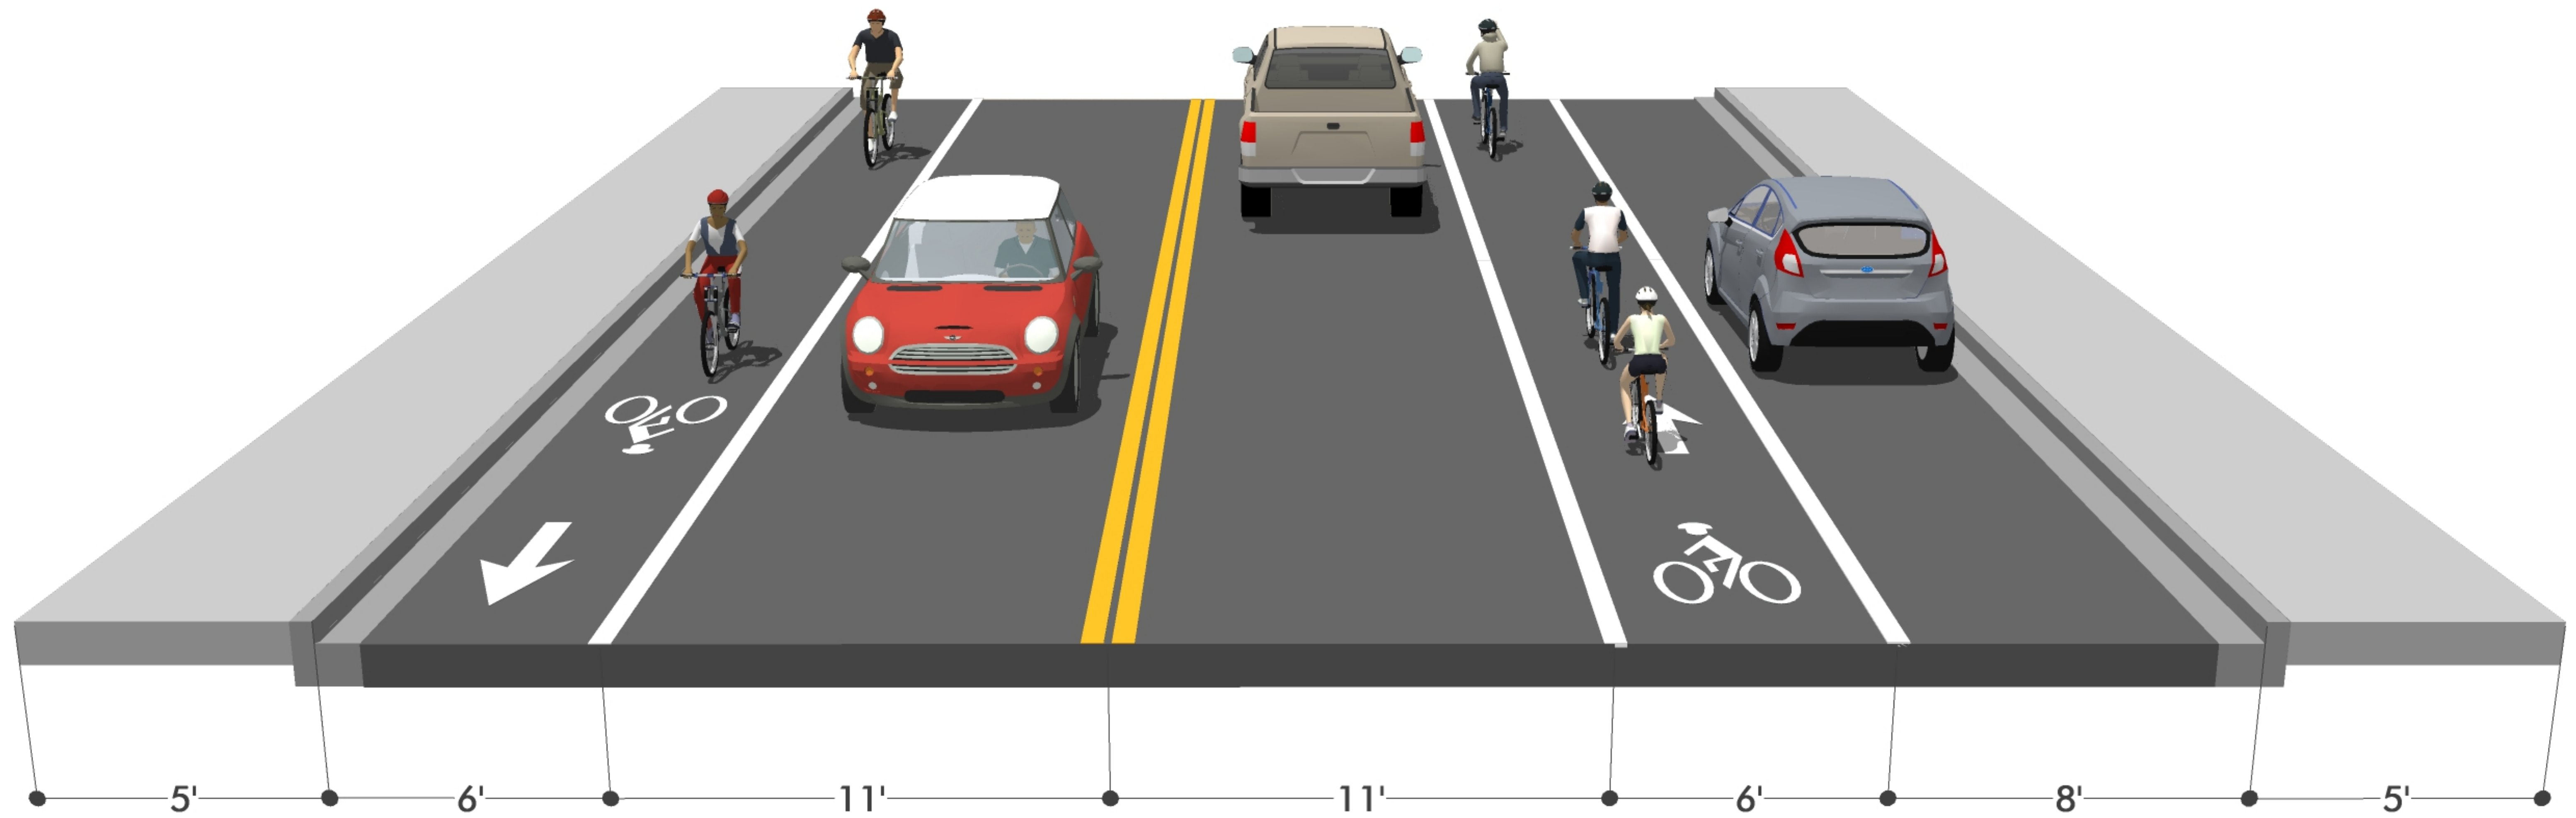

DRAFT APRIL 21, 2015

COASTAL RAIL TRAIL

ENCINITAS - CHESTERFIELD DRIVE TO E STREET

KeepSanDiegoMoving.com/EncinitasBike

DRAFT APRIL 21, 2015

COASTAL RAIL TRAIL

ENCINITAS - CHESTERFIELD DRIVE TO E STREET

KeepSanDiegoMoving.com/EncinitasBike

DRAFT APRIL 21, 2015

DRAFT APRIL 21, 2015

DRAFT APRIL 21, 2015

SAN ELIJO AVENUE/CHESTERFIELD DRIVE/S. COAST HIGHWAY 101 INTERSECTION

COASTAL RAIL TRAIL

ENCINITAS - CHESTERFIELD DRIVE TO E STREET

KeepSanDiegoMoving.com/EncinitasBike