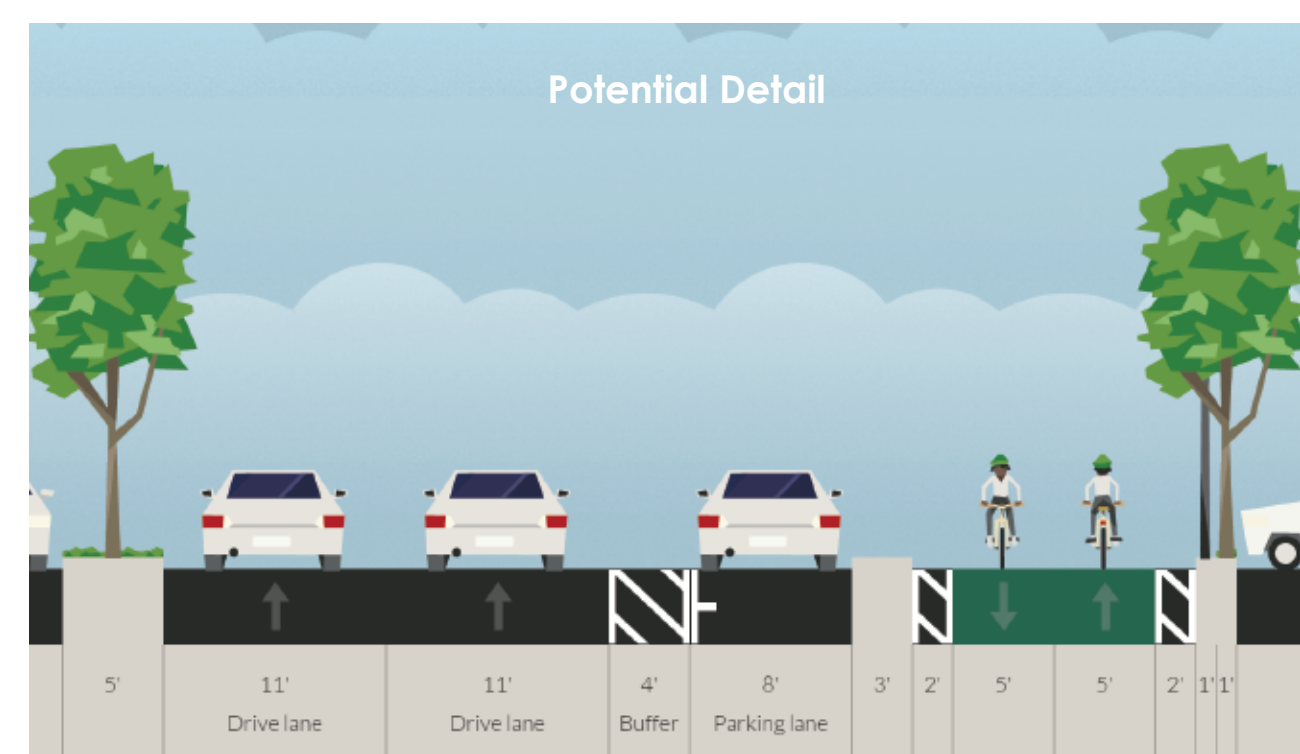

Bayshore Bikeway through Barrio Logan Harbor Drive Cross Sections

1. West of Sigsbee

2. Between Sampson & Schley

3. West of 32nd Street