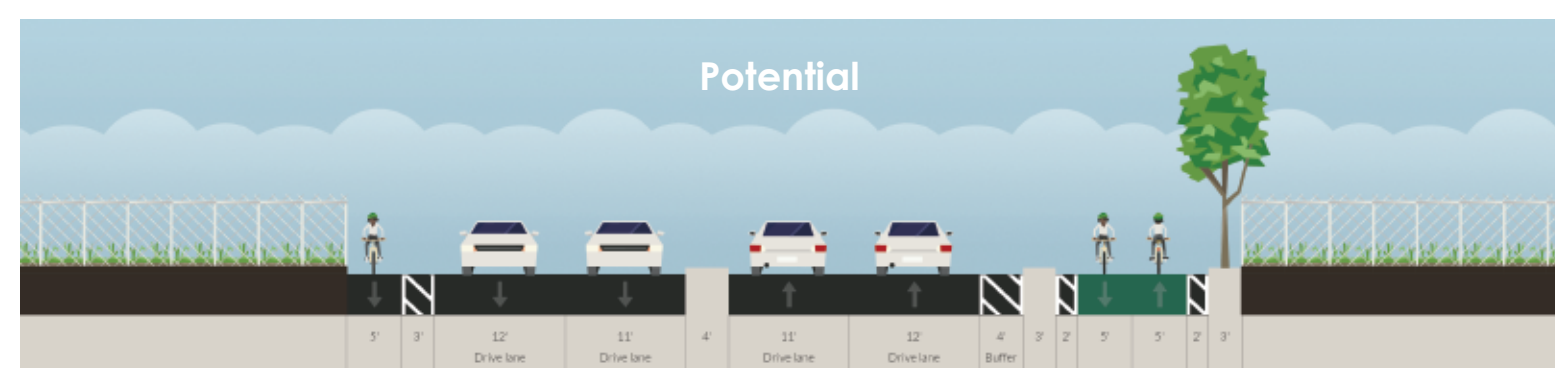

Bayshore Bikeway through Barrio Logan Harbor Drive Cross Sections

1. West of Sigsbee

2. Between Sampson & Schley

3. West of 32nd Street