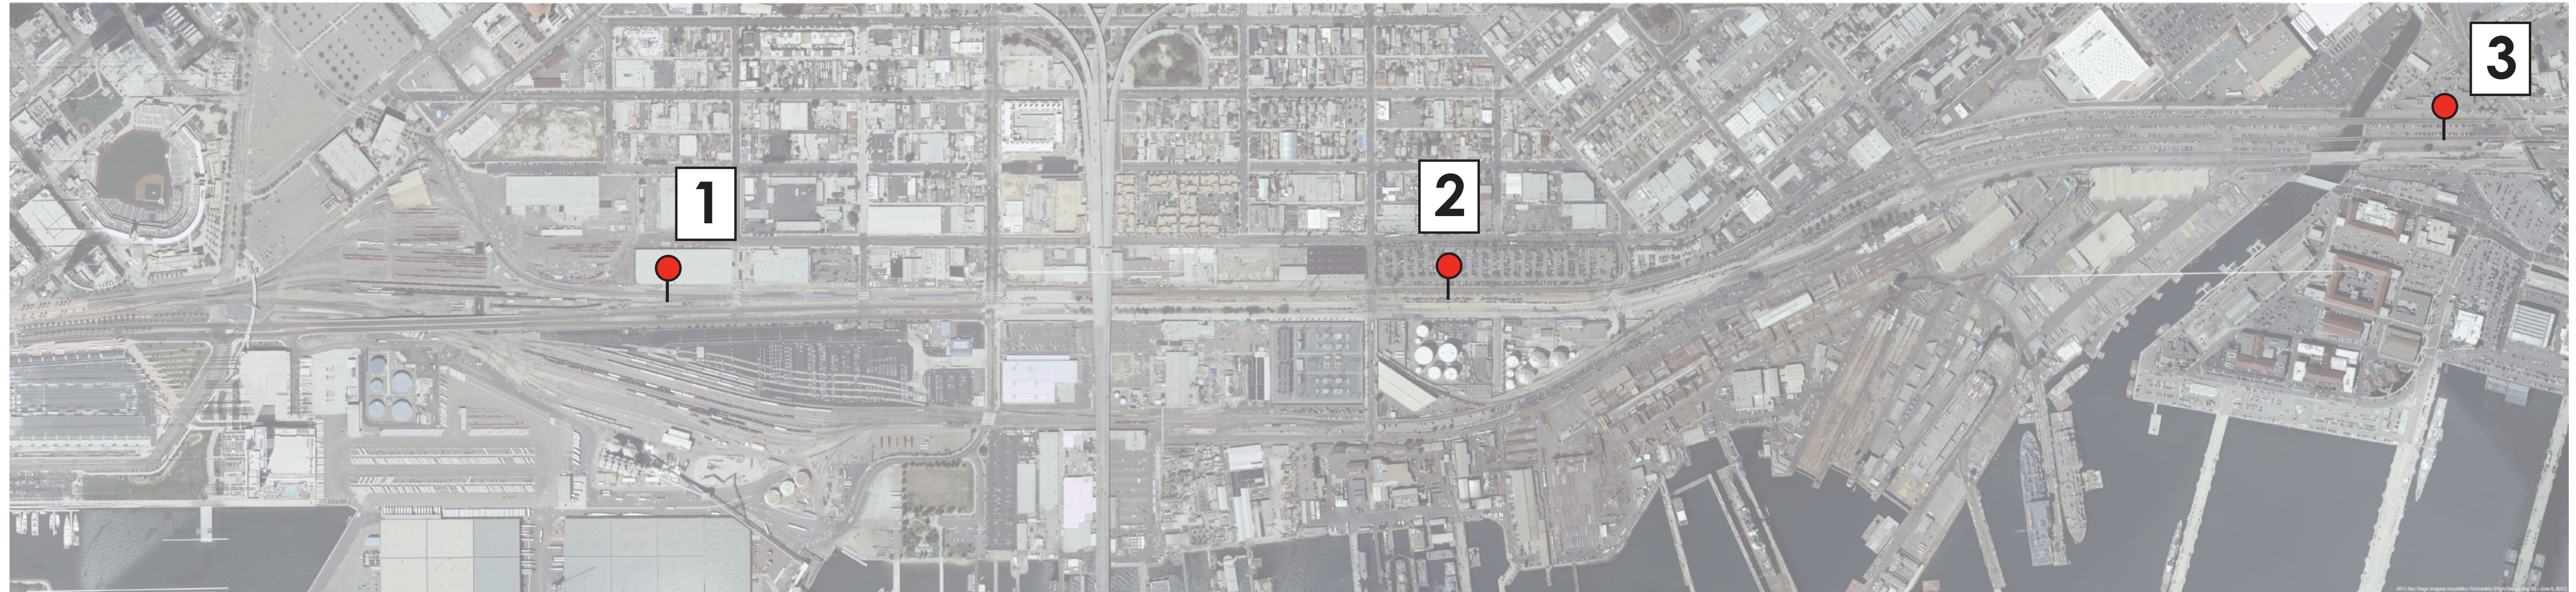

Bayshore Bikeway through Barrio Logan Harbor Drive Cross Sections

1. West of Sigsbee

2. Between Sampson & Schley

3. West of 32nd Street