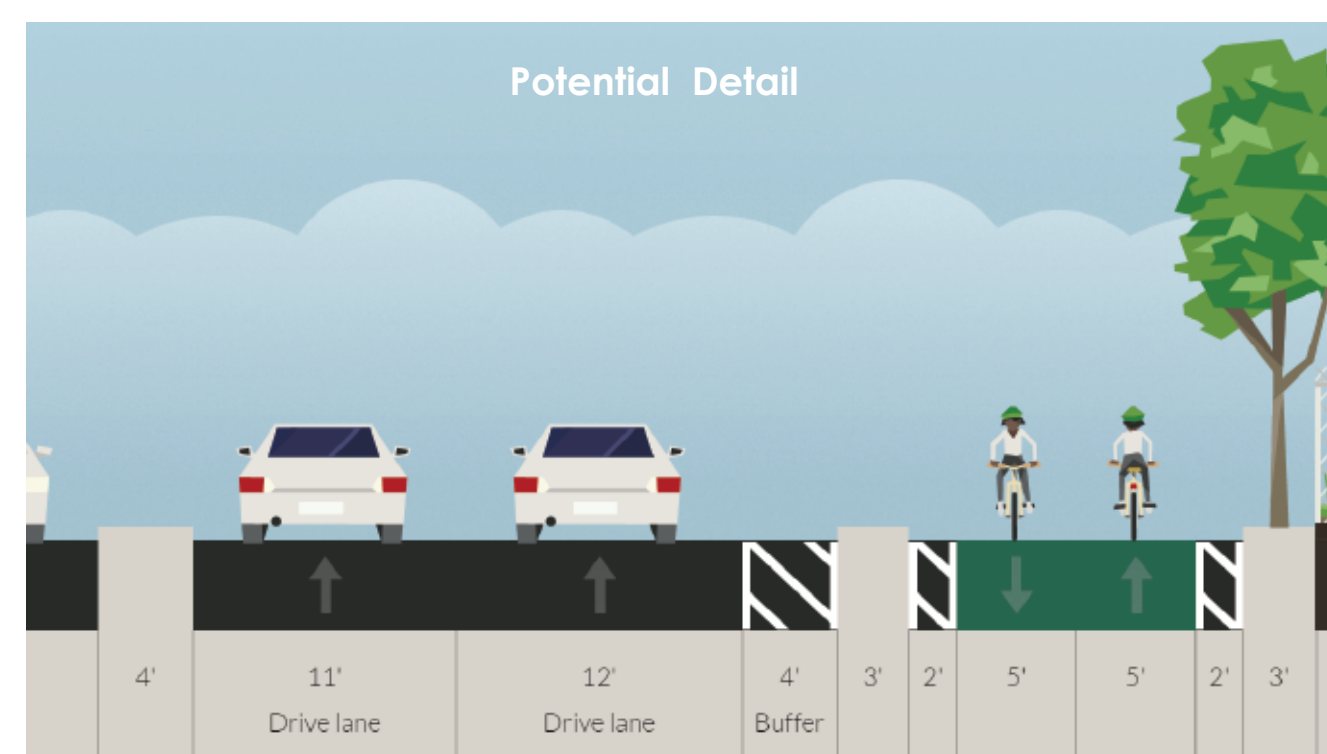

Bayshore Bikeway through Barrio Logan Harbor Drive Cross Sections

1. West of Sigsbee

2. Between Sampson & Schley

3. West of 32nd Street