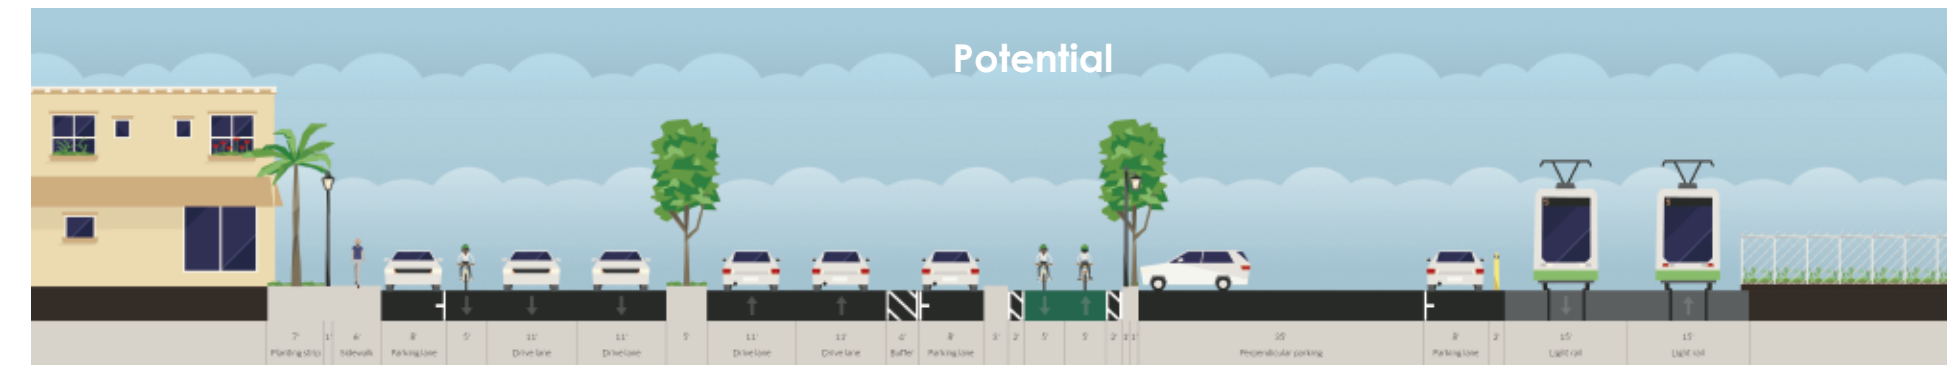

Bayshore Bikeway through Barrio Logan Harbor Drive Cross Sections

1. West of Sigsbee

2. Between Sampson & Schley

3. West of 32nd Street