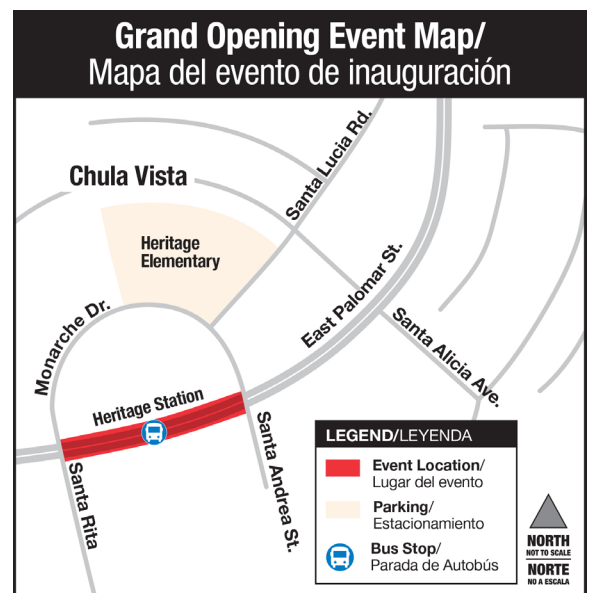

South Bay **Rapid**

Grand Opening Ceremony & Community Celebration

Saturday, January 26, 2019 | 11 a.m. – 2 p.m.

Heritage Rapid Station

1381 East Palomar Street
Chula Vista, CA 91913

Enjoy free food, family-friendly activities, entertainment, and giveaways (while supplies last)!

Street parking is limited in the area. Please consider using transit (MTS Bus Route 712), riding a bike, or carpooling to the event. Additional parking will be available at Heritage Elementary School.

RSVP by January 18 at
sbrapid.eventbrite.com

sdmts.com/rapid