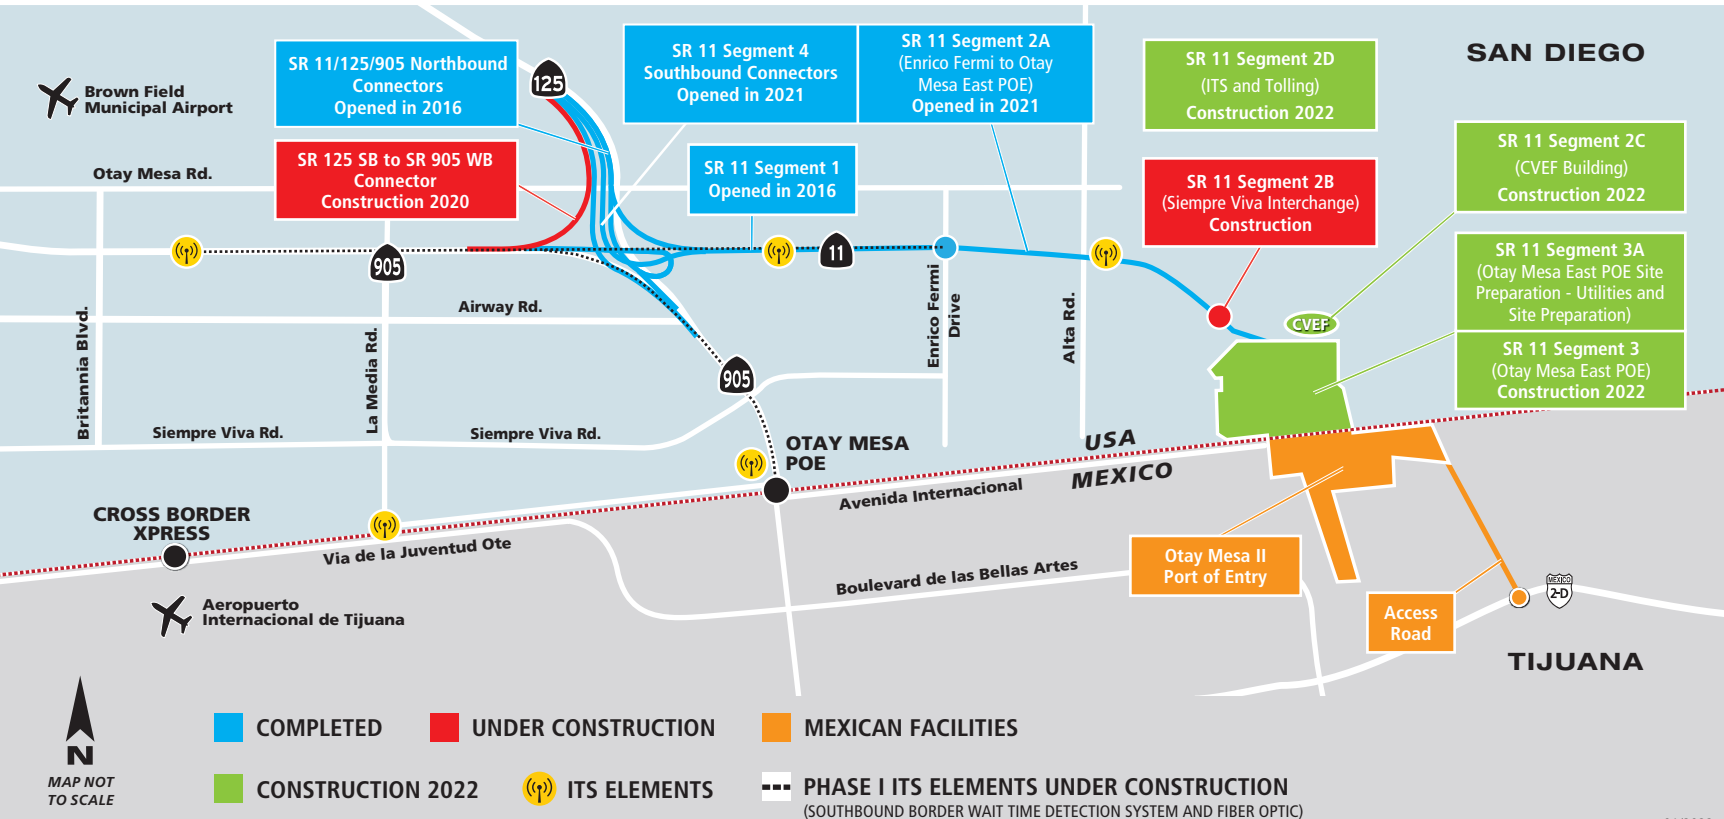

SR 11/OTAY MESA EAST PORT OF ENTRY OVERVIEW

MAP NOT TO SCALE