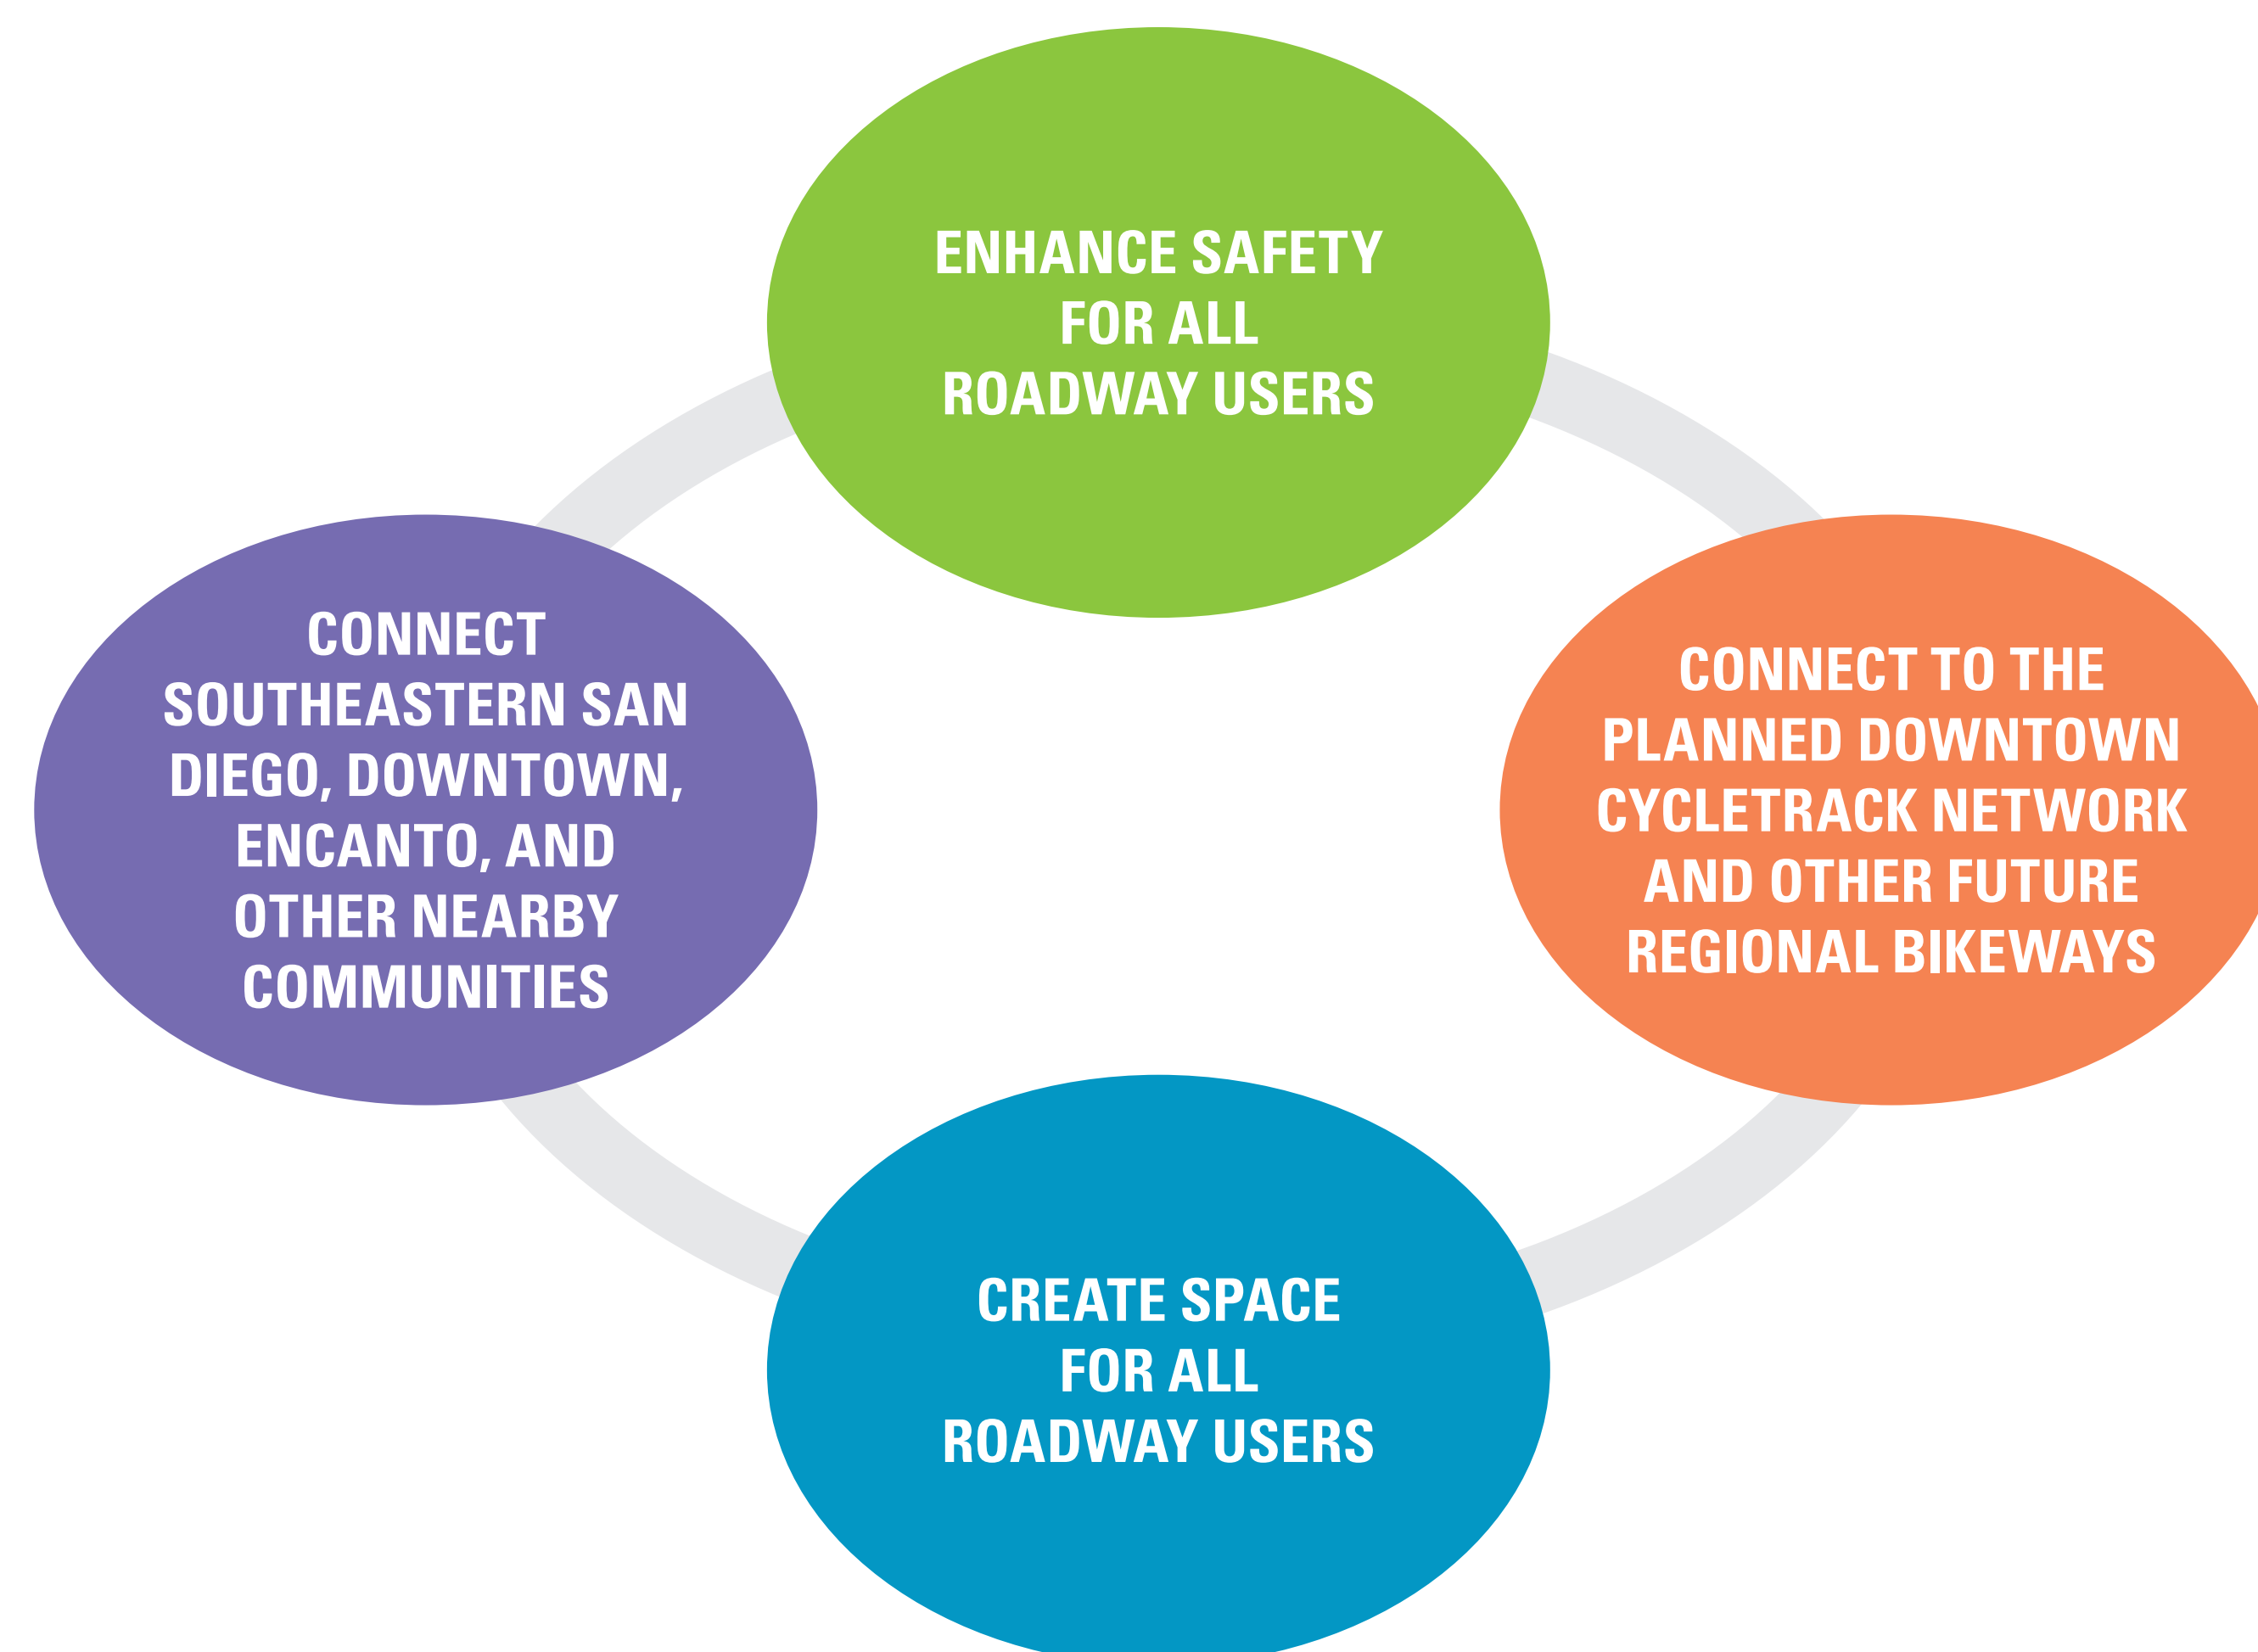

## IMPERIAL AVENUE BIKEWAY

- Provides more than three miles of new biking and walking connections between Southeastern San Diego and Downtown
- Features safe, low-stress streets, protected bikeways, and traffic calming measures

## PROJECT BENEFITS

- Enhances Southeastern San Diego’s recreational amenities and destinations
- Provides a convenient, attractive, and safe route for people to ride bikes and benefits people who walk and drive by making roadways safer for all users
- Connects people to employment, schools, and activity centers
- Helps fulfill the vision of the San Diego Regional Bike Plan, City of San Diego Bicycle Master Plan, City of San Diego Vision Zero Plan, City of San Diego Climate Action Plan, Southeastern San Diego Community Plan, and Encanto Community Plan
- Provides regional active transportation connectivity
- Expands transportation choices

## IMPERIAL AVENUE BIKEWAY

- Proveerá más de tres millas de nuevos conectores para bicicletas y peatones entre el sureste de San Diego y el centro de la ciudad de San Diego
- Creará calles seguras de bajo estrés, vías ciclistas segregadas y medidas para mitigar el tráfico

## IMPERIAL AVENUE BIKEWAY

17TH STREET - 47TH STREET

[KeepSanDiegoMoving.com/ImperialAvenueBikeway](https://KeepSanDiegoMoving.com/ImperialAvenueBikeway)