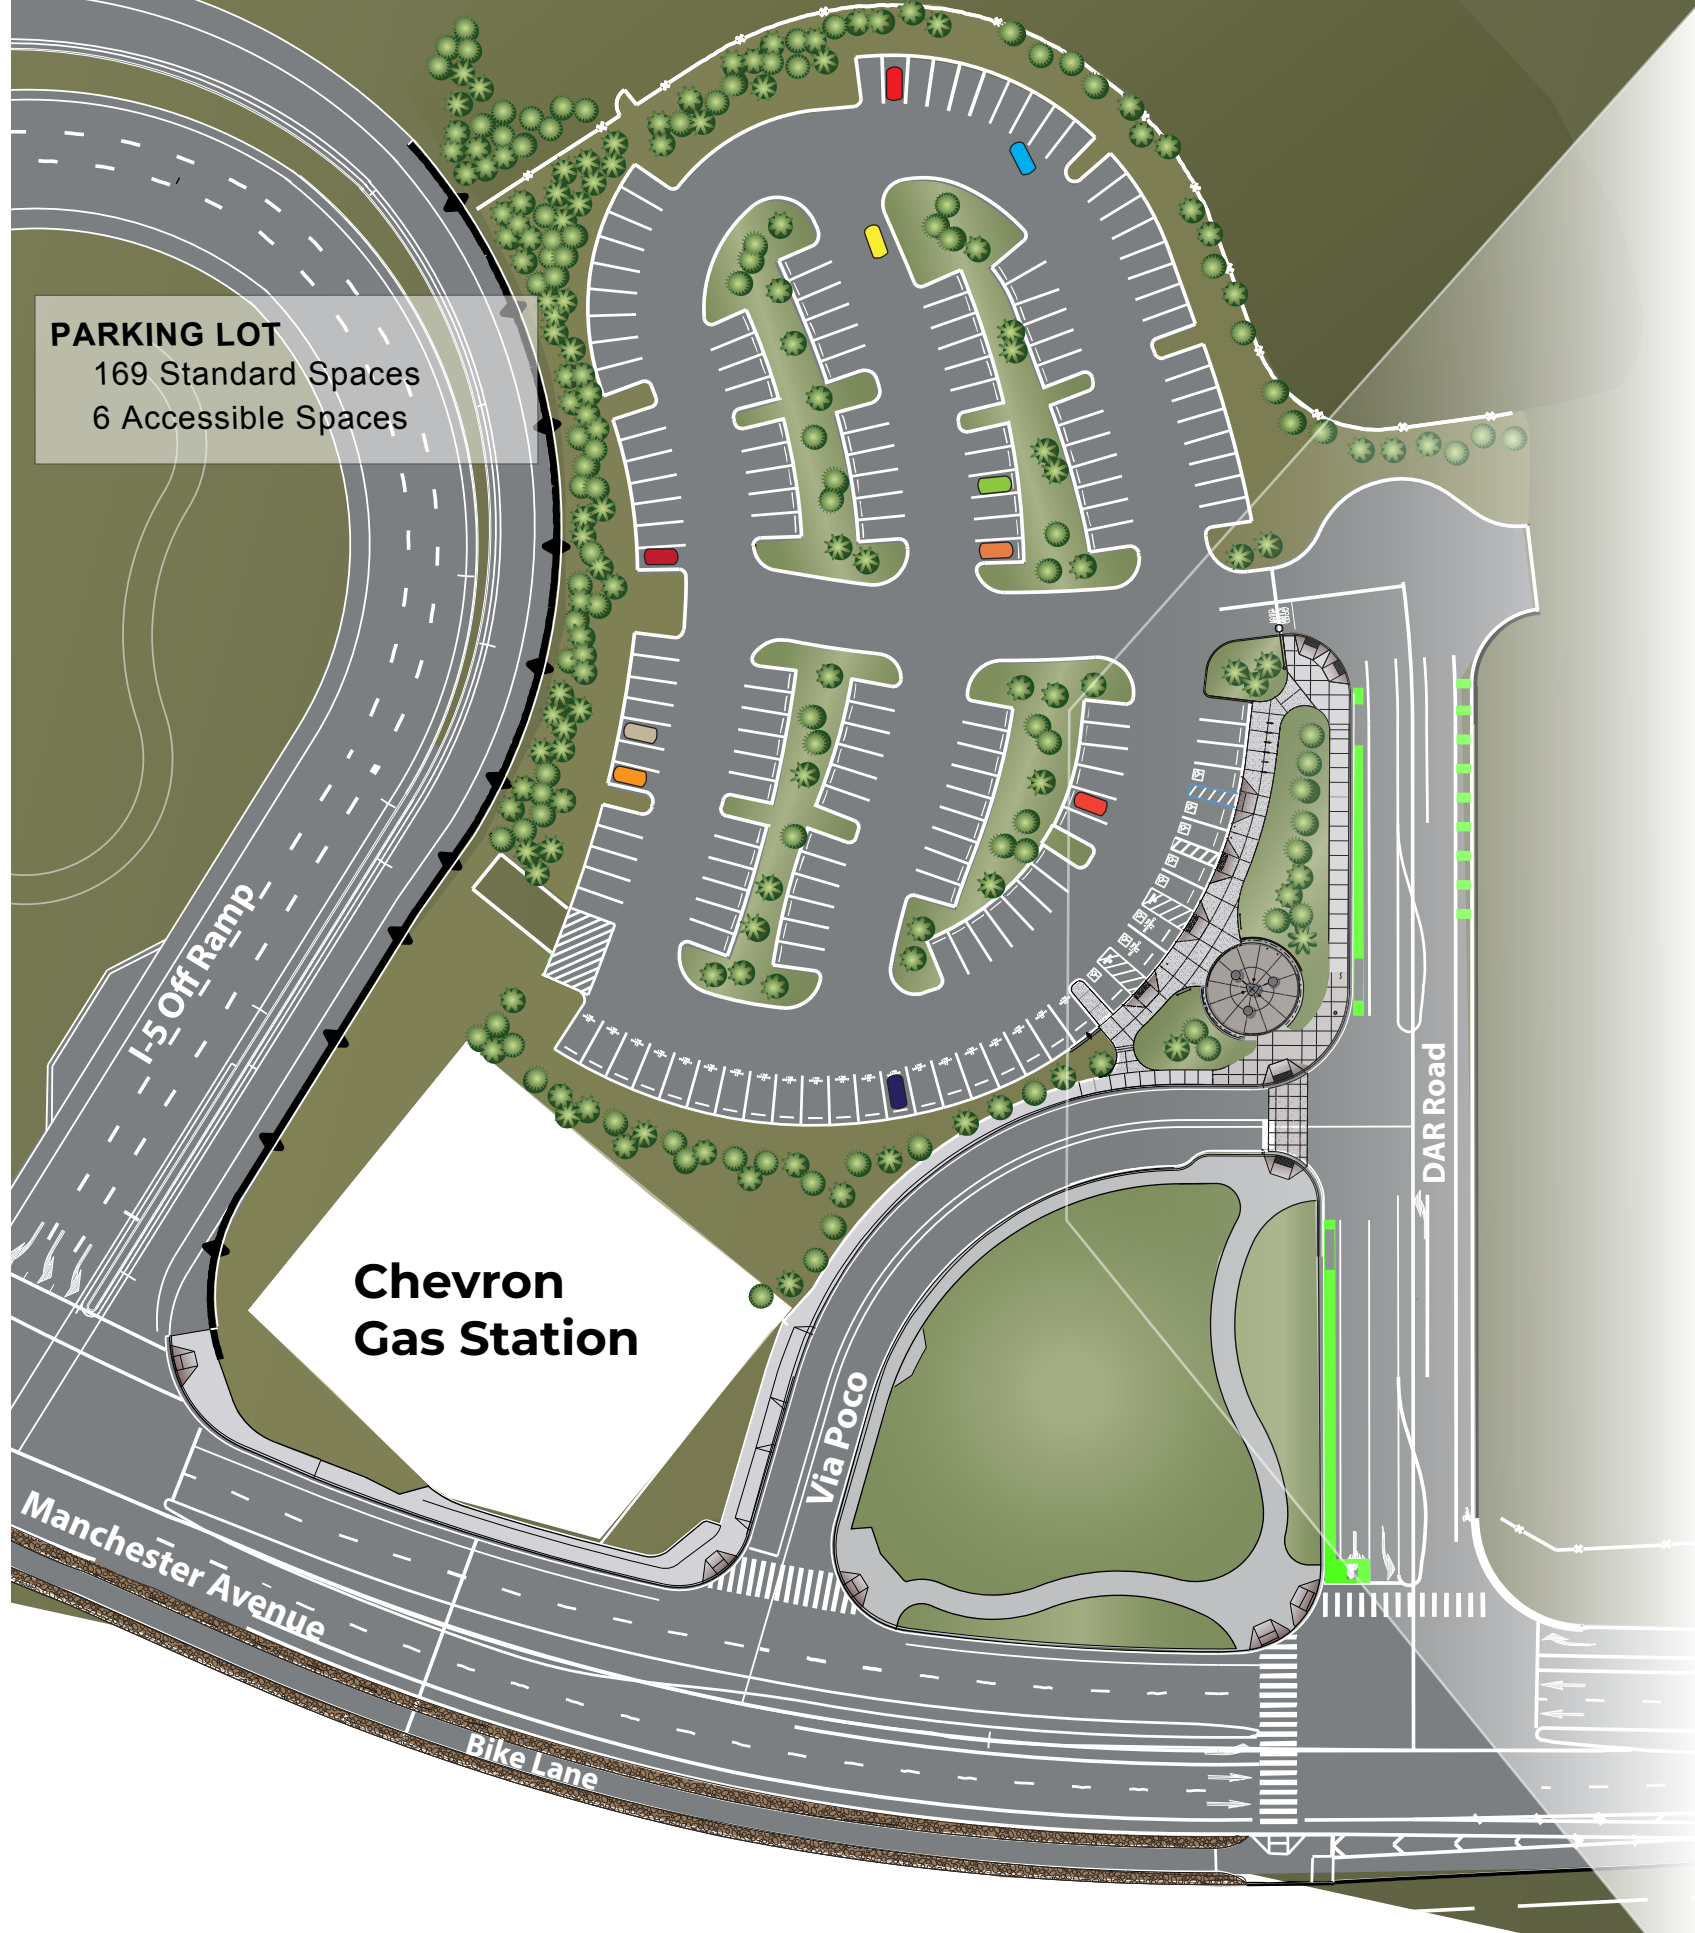

# San Elijo Activity Hub Park & Ride

**PARKING LOT**  
169 Standard Spaces  
6 Accessible Spaces

**TRAILHEAD**  
6 Bike Racks  
2 Informational Kiosk  
Gathering Area with Seating

# Bike and Pedestrian Trailhead to San Elijo Lagoon