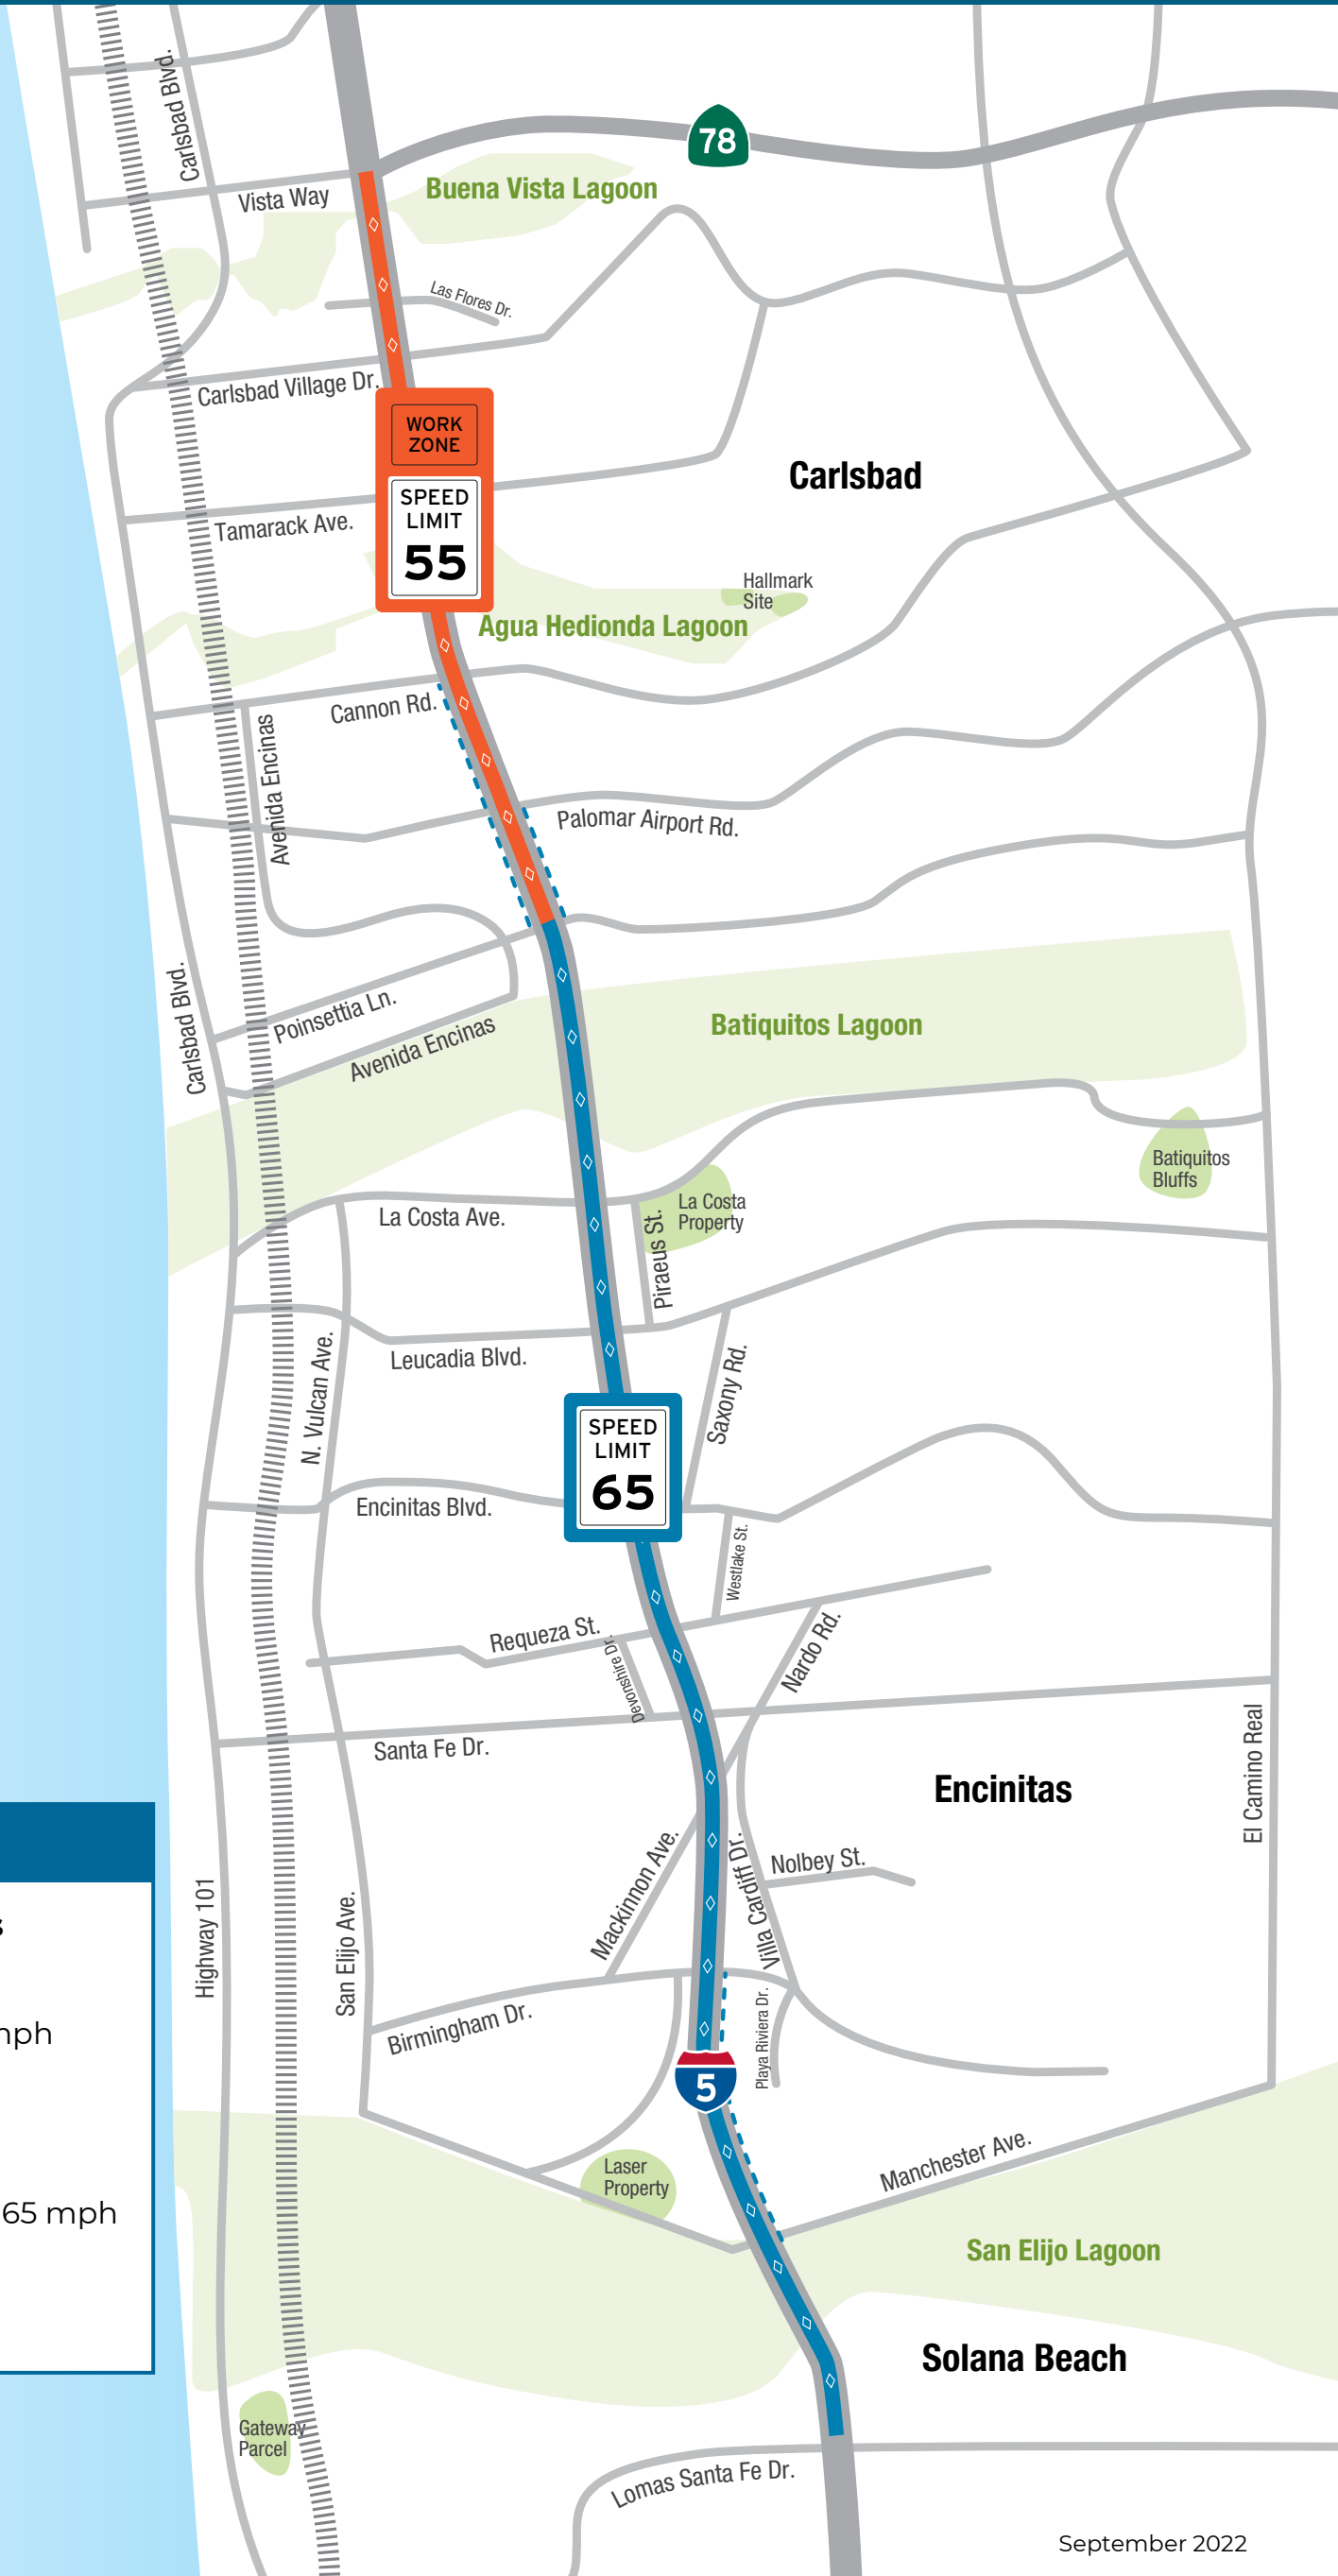

Updated Build NCC Speed Limits

LEGEND

- 
New Carpool/HOV Lanes (under construction)
 Poinsettia Lane to SR 78
 Speed limit will remain 55 mph
- 
Carpool/HOV Lanes
 Lomas Santa Fe Drive to Poinsettia Lane
 Speed Limit will increase to 65 mph
- 
New Auxiliary Lane
- 
Coastal Rail Line

September 2022