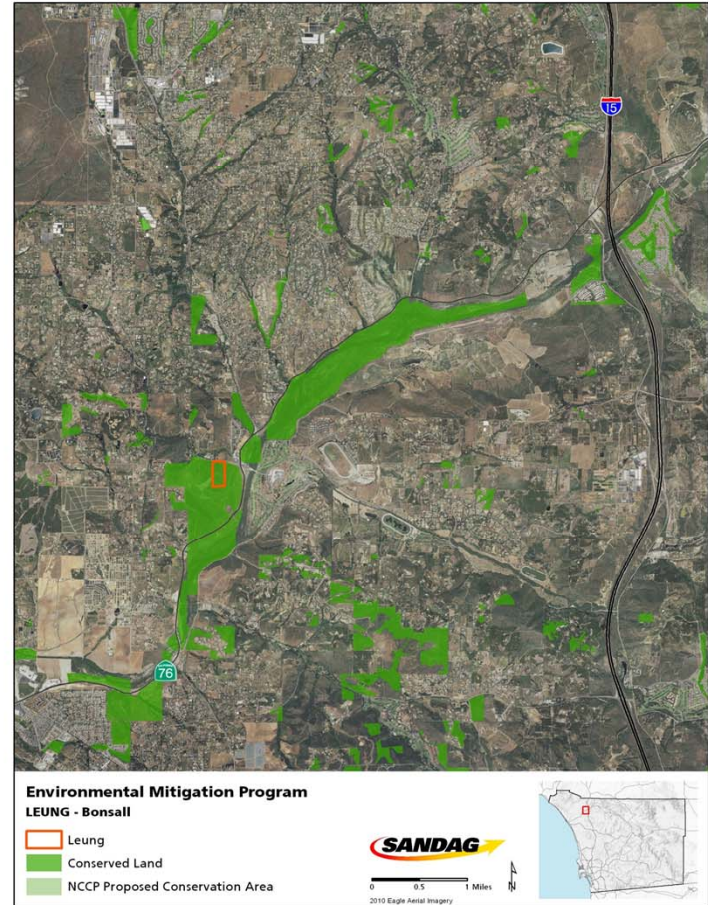

Acquisition Number: 8  
 Name: Leung/Lowe  
 Acquisition Date: 06/23/09  
 Location: San Luis Rey  
 Acres: 21.78

Habitat Types: Coastal Sage Scrub      Acres: 21.78

2030 RTP Project Mitigation: Coastal Rail Doubletracking (Sta. Margarita Bridge)      Type: Uplands      Acres: 21.78

Ownership: Caltrans  
 Management: Caltrans  
 Conservation Easement to SANDAG: No  
 Native Habitat Restoration Proposed: No

Leung/Lowe, San Luis Rey

NCCP = Natural Community Conservation Planning (Program)