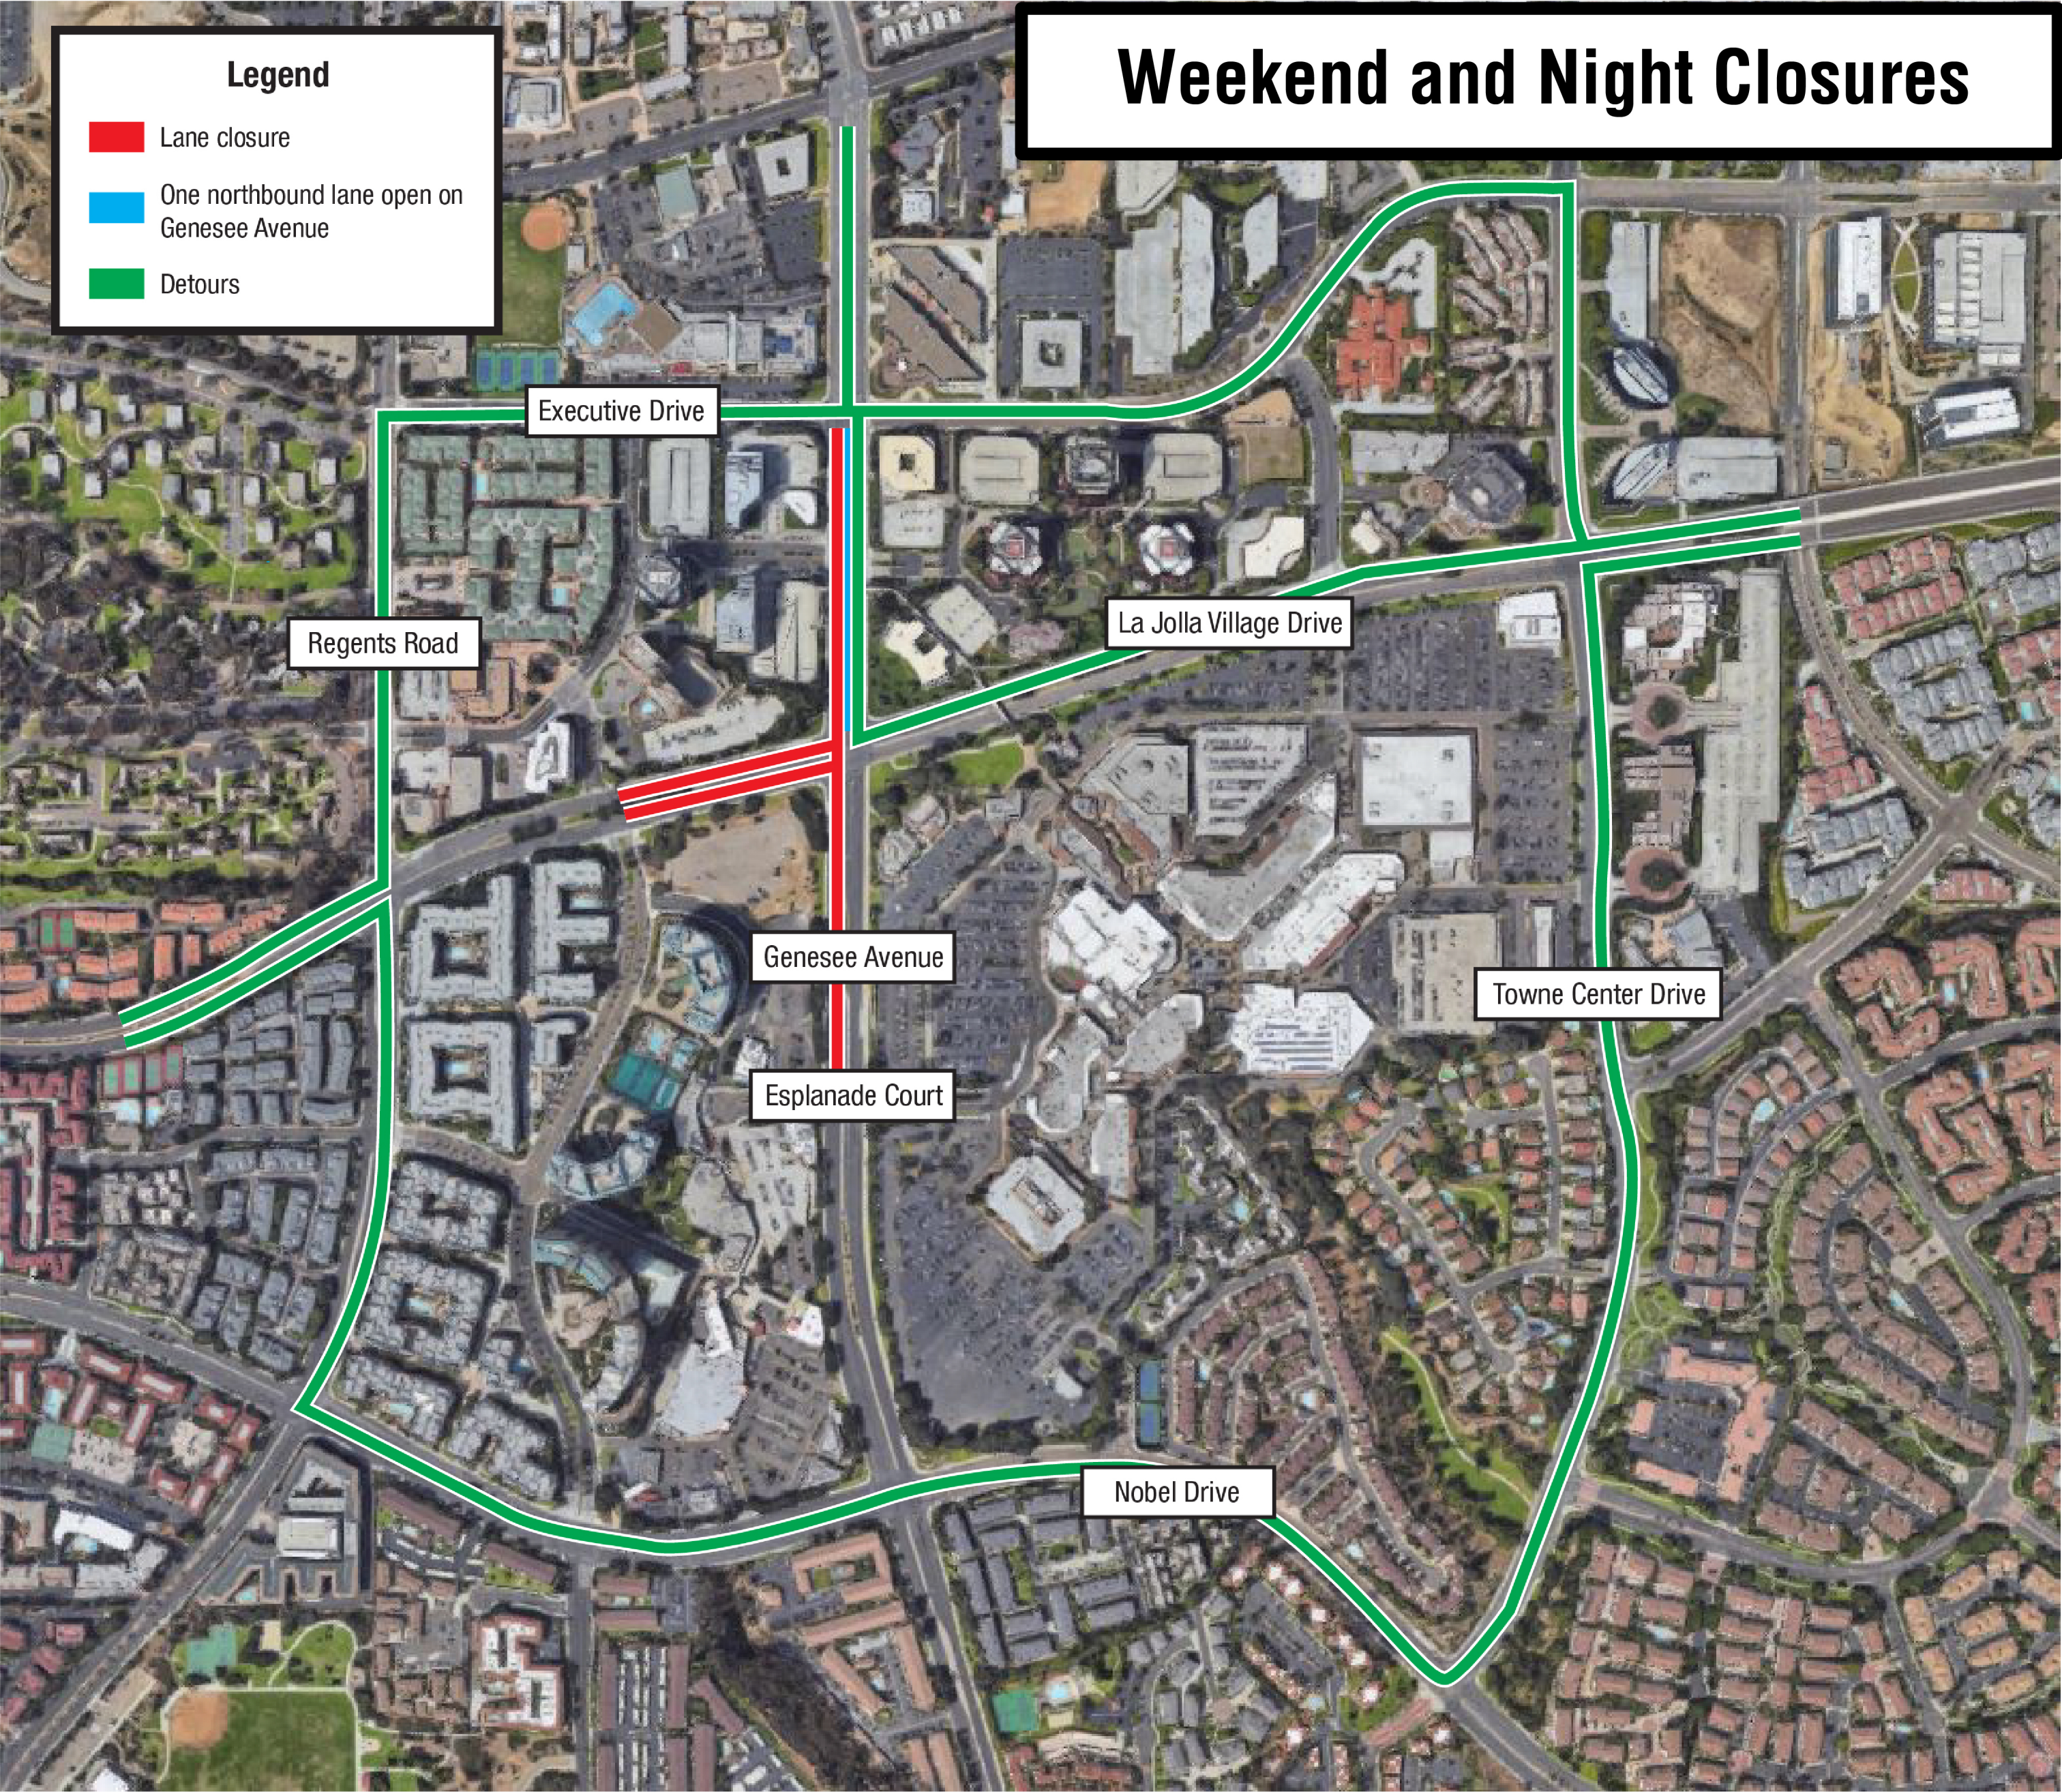

# Weekend and Night Closures

## Legend

-  Lane closure
-  One northbound lane open on Genesee Avenue
-  Detours

Executive Drive

Regents Road

La Jolla Village Drive

Genesee Avenue

Towne Center Drive

Esplanade Court

Nobel Drive