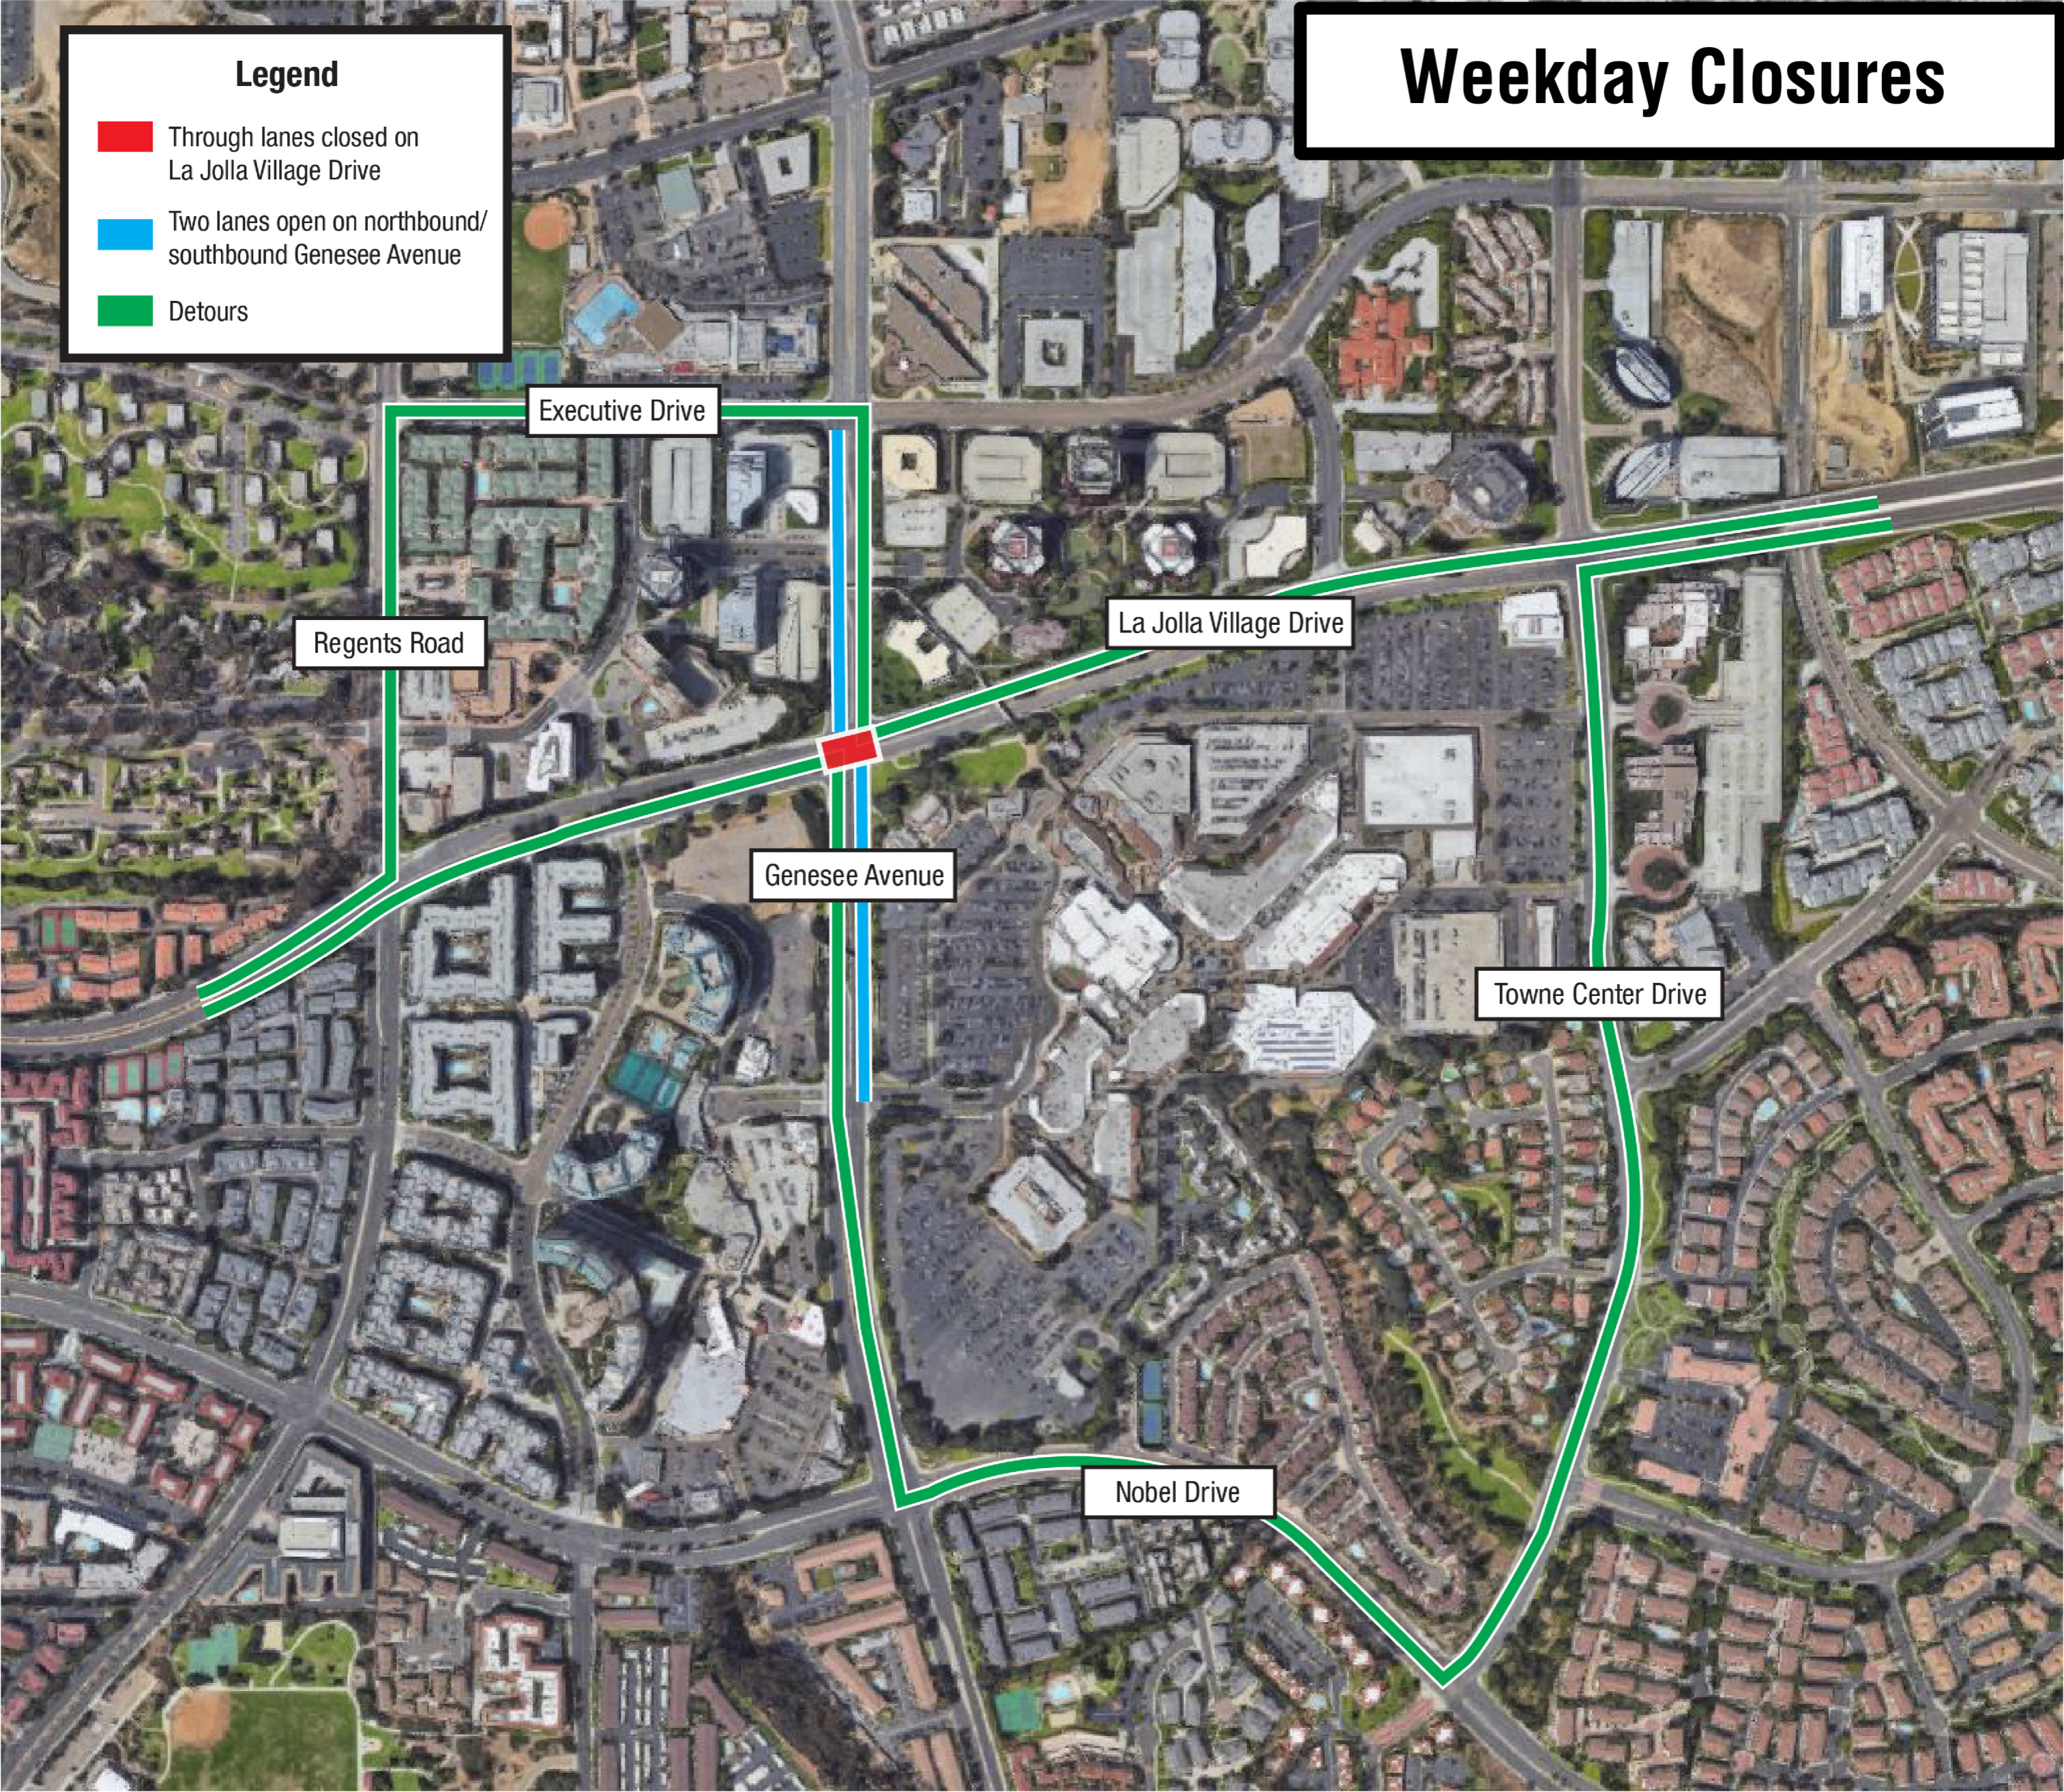

Weekday Closures

Legend

-  Through lanes closed on La Jolla Village Drive
-  Two lanes open on northbound/southbound Genesee Avenue
-  Detours

Executive Drive

Regents Road

La Jolla Village Drive

Genesee Avenue

Towne Center Drive

Nobel Drive