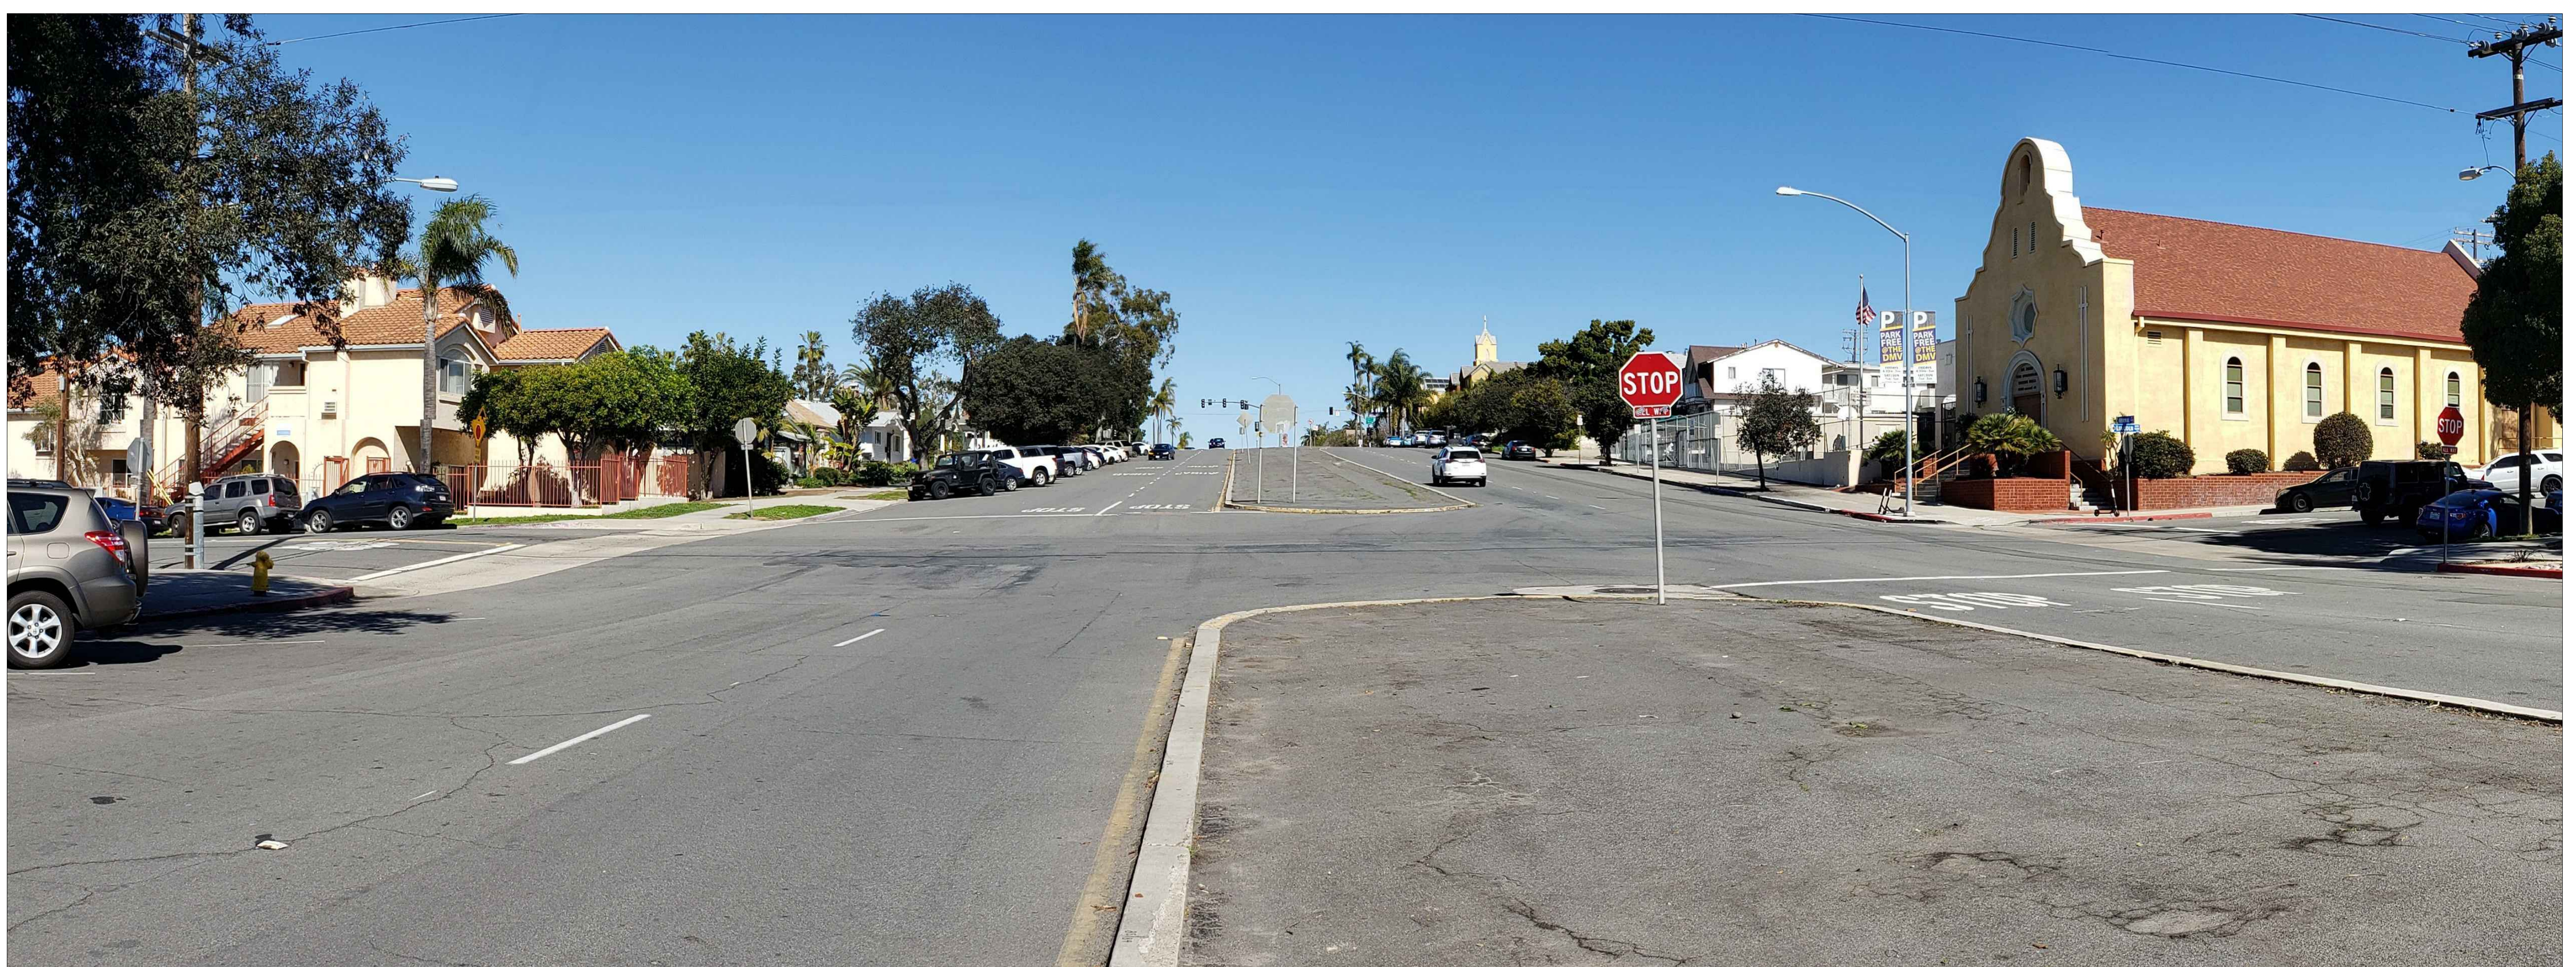

LOOKING NORTH FROM JUST SOUTH OF LINCOLN AVENUE

LOOKING NORTH FROM NORMAL IN FRONT OF DMV

LOOKING NORTH IN FRONT OF HILLCREST BREWERY

LOOKING NORTH FROM UNIVERSITY AND NORMAL

NORMAL STREET PROMENADE

UNIVERSITY AVENUE TO WASHINGTON STREET

KeepSanDiegoMoving.com/EasternHillcrestBikeways

KEY MAP

EXISTING

PROPOSED

NORMAL STREET PROMENADE

UNIVERSITY AVENUE TO WASHINGTON STREET

The City of
SAN DIEGO

KeepSanDiegoMoving.com/EasternHillcrestBikeways

KEY MAP

EXISTING

PROPOSED

NORMAL STREET PROMENADE

UNIVERSITY AVENUE TO WASHINGTON STREET

KeepSanDiegoMoving.com/EasternHillcrestBikeways

KEY MAP

EXISTING

PROPOSED

NORMAL STREET PROMENADE

UNIVERSITY AVENUE TO WASHINGTON STREET

KeepSanDiegoMoving.com/EasternHillcrestBikeways

KEY MAP

EXISTING

PROPOSED