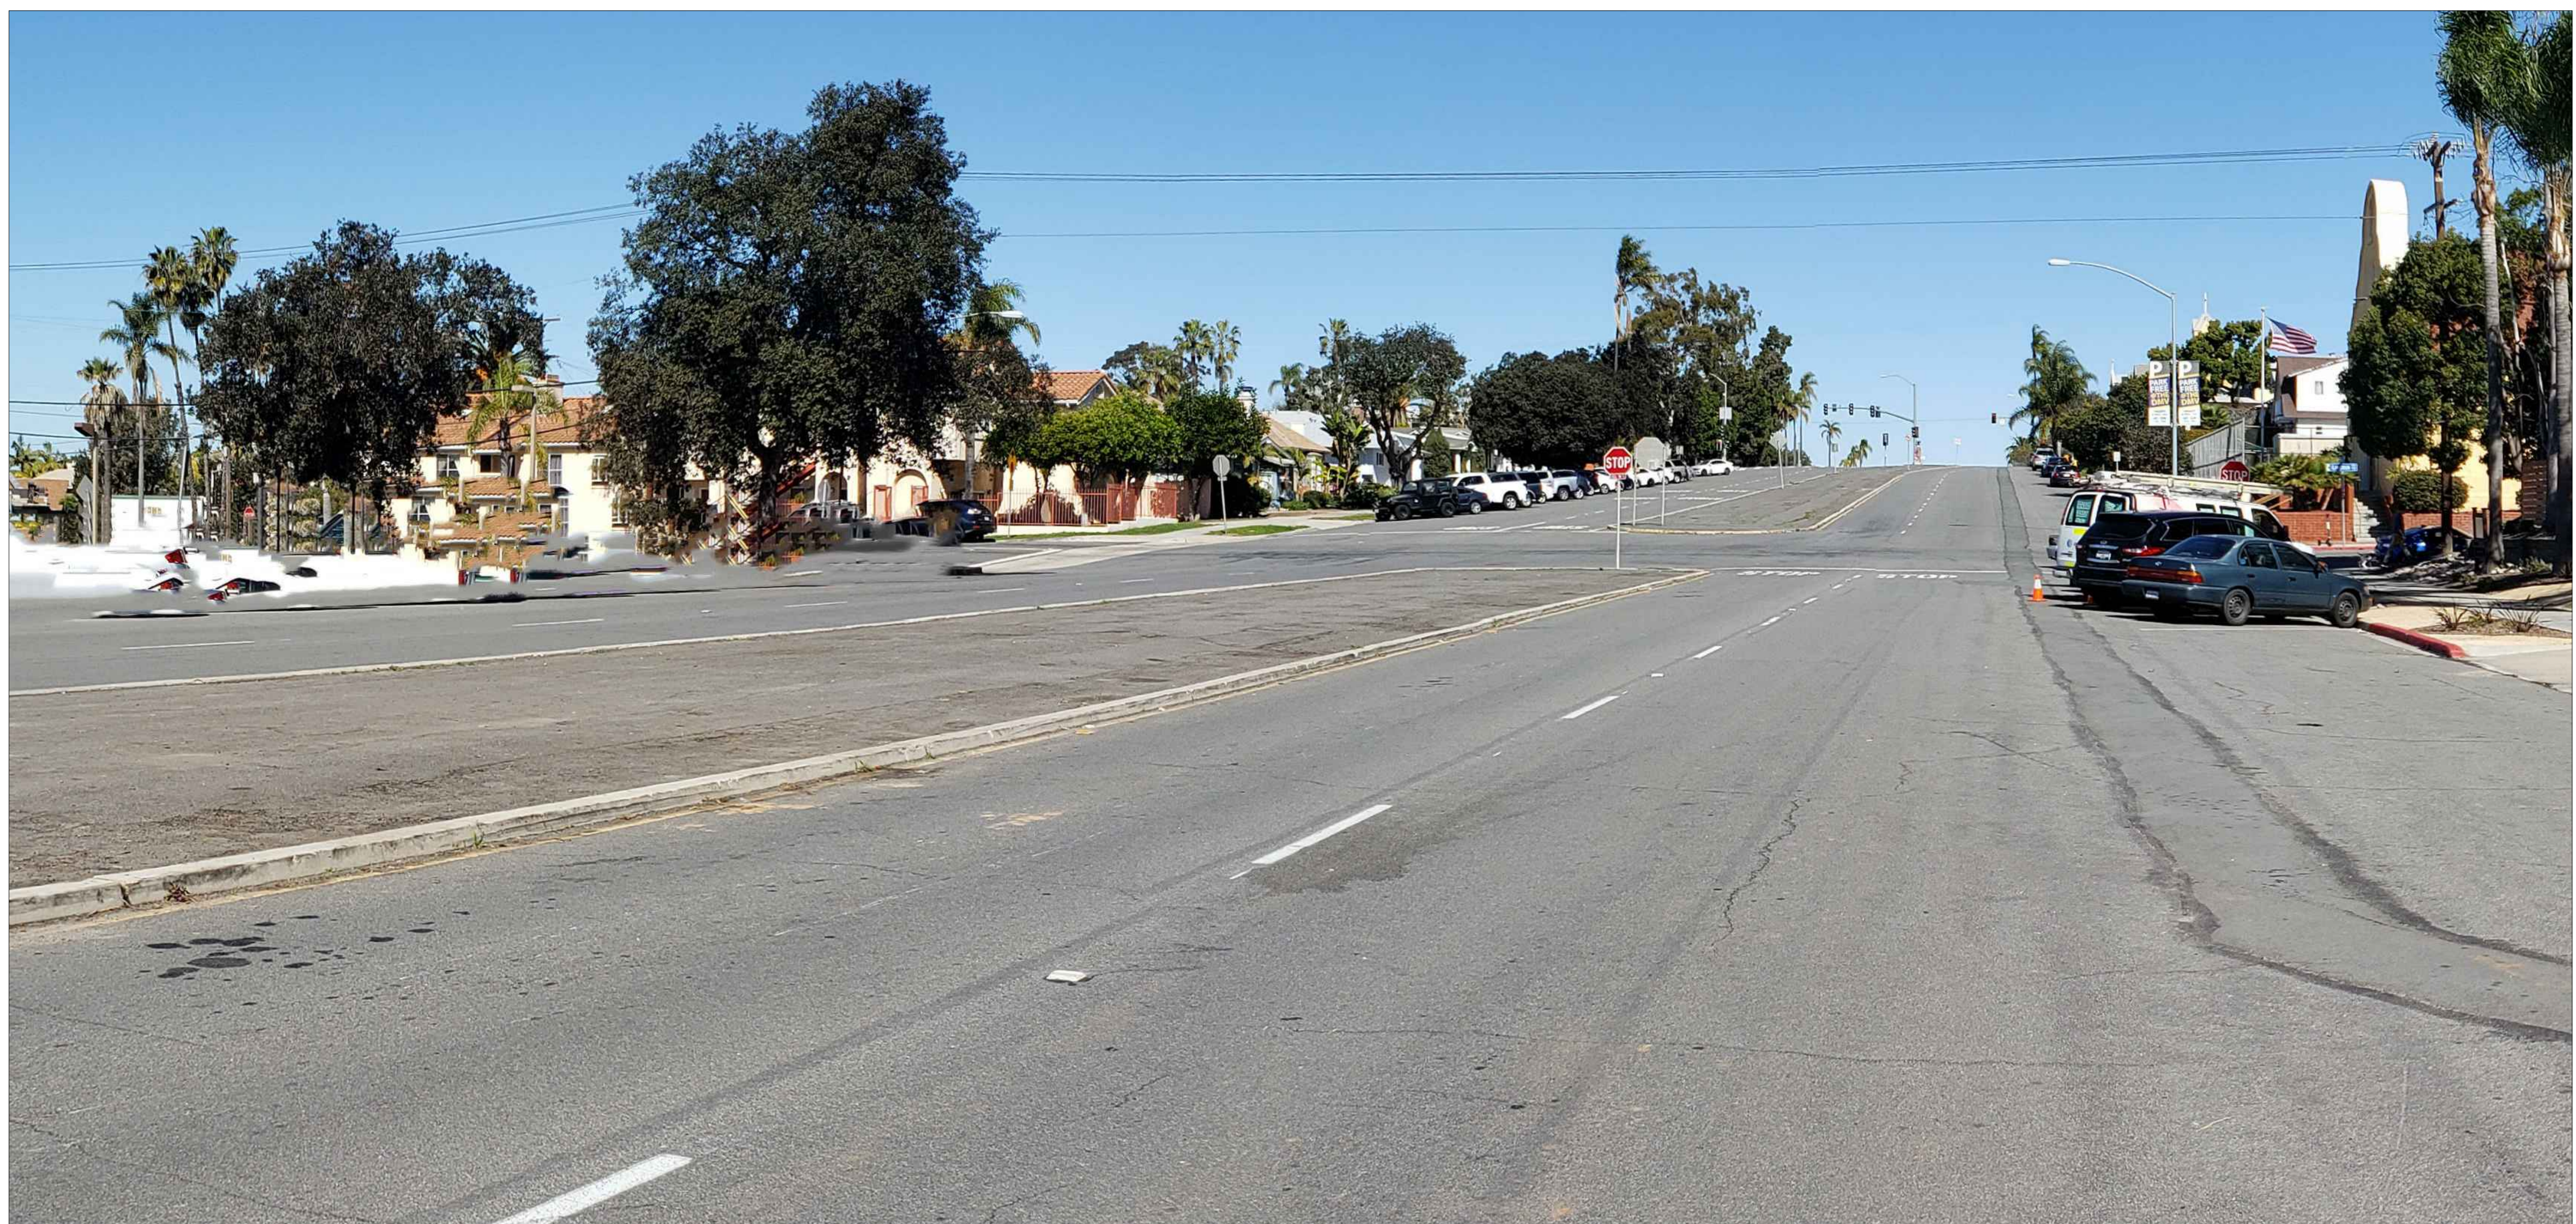

LOOKING NORTH FROM JUST SOUTH OF LINCOLN AVENUE

LOOKING NORTH FROM NORMAL IN FRONT OF DMV

LOOKING NORTH IN FRONT OF HILLCREST BREWERY

LOOKING NORTH FROM UNIVERSITY AND NORMAL

NORMAL STREET PROMENADE

UNIVERSITY AVENUE TO WASHINGTON STREET

KeepSanDiegoMoving.com/EasternHillcrestBikeways

KEY MAP

EXISTING

PROPOSED

NORMAL STREET PROMENADE

UNIVERSITY AVENUE TO WASHINGTON STREET

The City of
SAN DIEGO

KeepSanDiegoMoving.com/EasternHillcrestBikeways

KEY MAP

EXISTING

PROPOSED

NORMAL STREET PROMENADE

UNIVERSITY AVENUE TO WASHINGTON STREET

KeepSanDiegoMoving.com/EasternHillcrestBikeways

KEY MAP

EXISTING

PROPOSED

NORMAL STREET PROMENADE

UNIVERSITY AVENUE TO WASHINGTON STREET

KeepSanDiegoMoving.com/EasternHillcrestBikeways

KEY MAP

EXISTING

PROPOSED