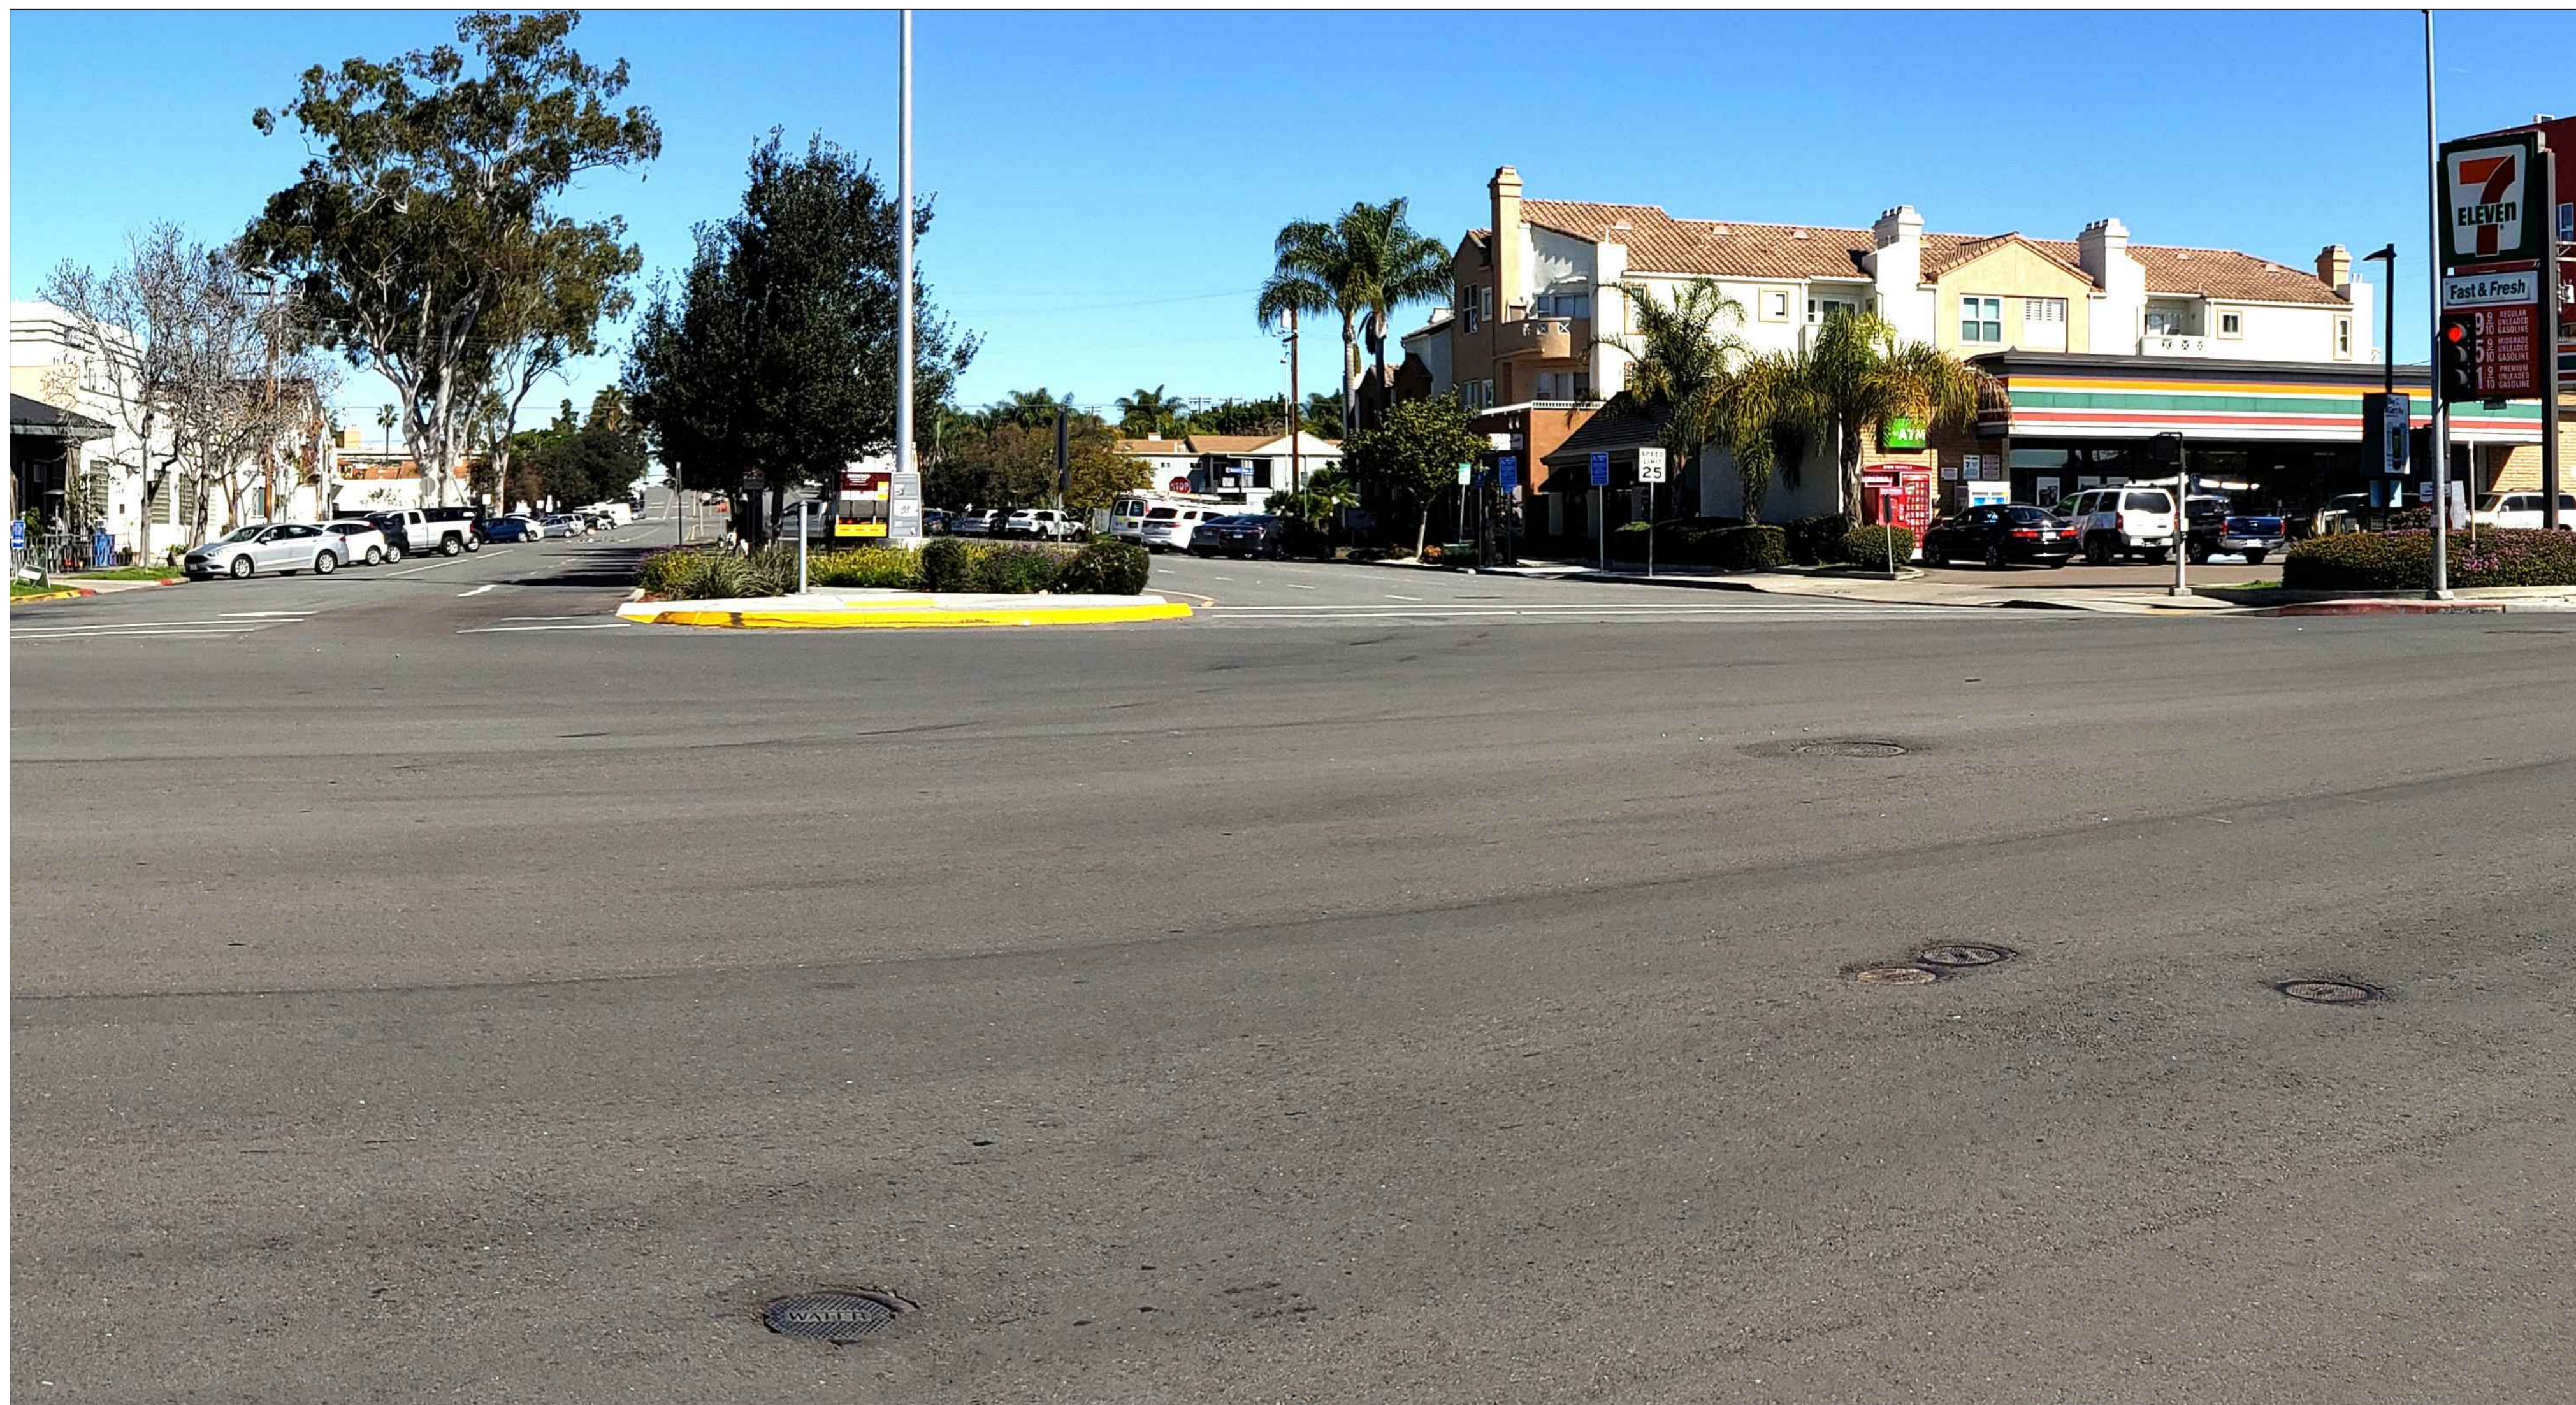

LOOKING NORTH FROM JUST SOUTH OF LINCOLN AVENUE

LOOKING NORTH FROM NORMAL IN FRONT OF DMV

LOOKING NORTH IN FRONT OF HILLCREST BREWERY

LOOKING NORTH FROM UNIVERSITY AND NORMAL

NORMAL STREET PROMENADE

UNIVERSITY AVENUE TO WASHINGTON STREET

KeepSanDiegoMoving.com/EasternHillcrestBikeways

KEY MAP

EXISTING

PROPOSED

NORMAL STREET PROMENADE

UNIVERSITY AVENUE TO WASHINGTON STREET

The City of
SAN DIEGO

KeepSanDiegoMoving.com/EasternHillcrestBikeways

KEY MAP

EXISTING

PROPOSED

NORMAL STREET PROMENADE

UNIVERSITY AVENUE TO WASHINGTON STREET

KeepSanDiegoMoving.com/EasternHillcrestBikeways

KEY MAP

EXISTING

PROPOSED

NORMAL STREET PROMENADE

UNIVERSITY AVENUE TO WASHINGTON STREET

KeepSanDiegoMoving.com/EasternHillcrestBikeways

KEY MAP

EXISTING

PROPOSED