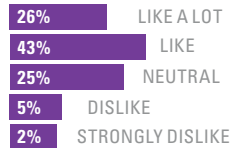

WHAT DID WE LEARN?

WHO RESPONDED?

WHICH THEMES WERE PREFERRED?

ALL RESPONDENTS

NORMAL HEIGHTS

KENSINGTON

NORTH PARK

CITY HEIGHTS

OTHER RESIDENTS

WHAT ARE THE PREFERRED HARDSCAPE ENHANCEMENTS?

WOULD LIKE TO SEE HARDSCAPE ENHANCEMENTS INCLUDED IN PROJECT FEATURES

BOULDERS

DECORATIVE ROCK

COLORED CONCRETE

PAVING ENHANCEMENTS

WHAT ARE THE PREFERRED PLANT PALETTES?