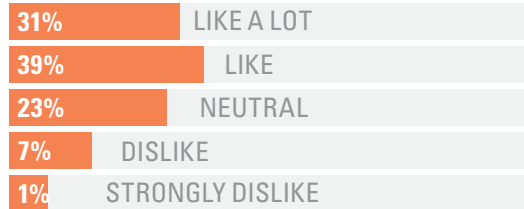

DECORATIVE ROCK