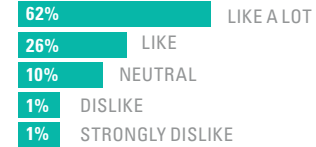

WESTERN REDBUD