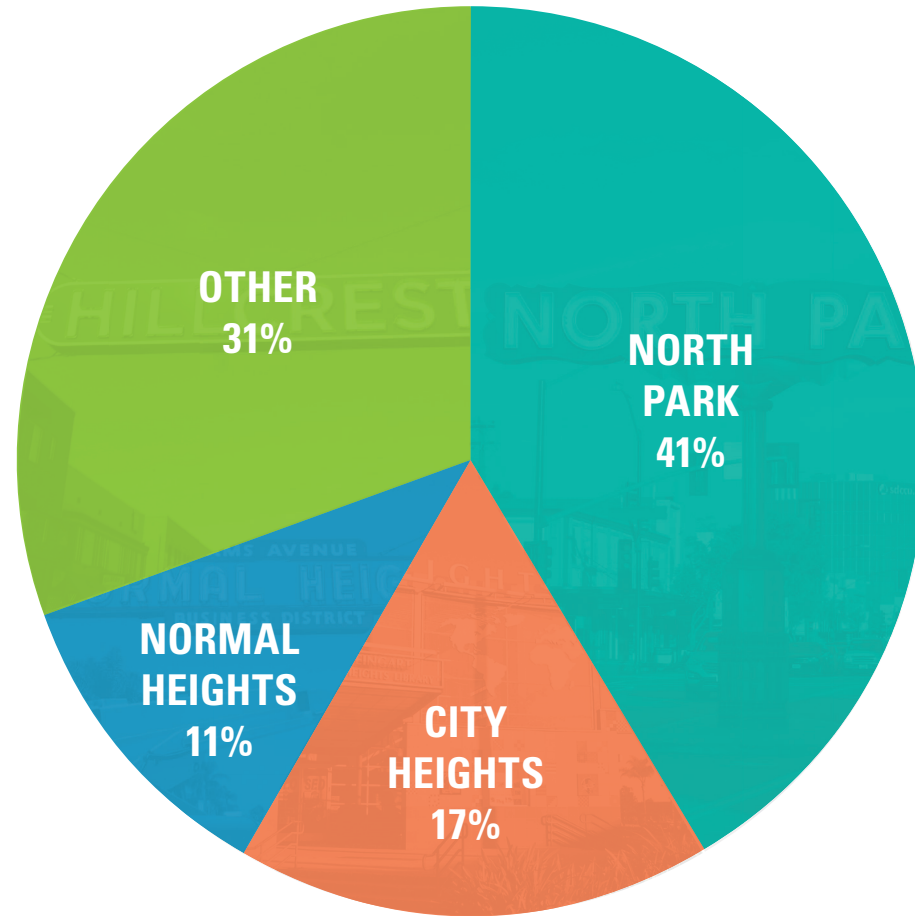

RESPONDENT CHARACTERISTICS

QUESTIONS

IN WHICH NEIGHBORHOOD DO YOU RESIDE?

OTHER NEIGHBORHOODS INCLUDED

- BAY HO
- BIRDLAND
- BURLINGAME
- CARMEL VALLEY
- CHULA VISTA
- CLAIREMONT
- COLLEGE AREA
- CORTEZ HILL
- DOWNTOWN
- EAST SAN DIEGO
- EAST VILLAGE
- EMERALD HILLS
- ENCINITAS
- ESCONDIDO
- GOLDEN HILL
- HILLCREST
- KENSINGTON
- LEMON GROVE
- MISSION HILLS
- MISSION VALLEY
- NORTH COUNTY
- OAK PARK
- OCEAN BEACH
- PACIFIC BEACH
- POINT LOMA
- POWAY
- SAN CARLOS
- SAN DIEGO
- SANTEE
- SERRA MESA
- SKYLINE-PARADISE HILLS
- TALMADGE
- UNIVERSITY CITY
- WEBSTER/RIDGEVIEW

WHO RESPONDED

Total respondents = 417