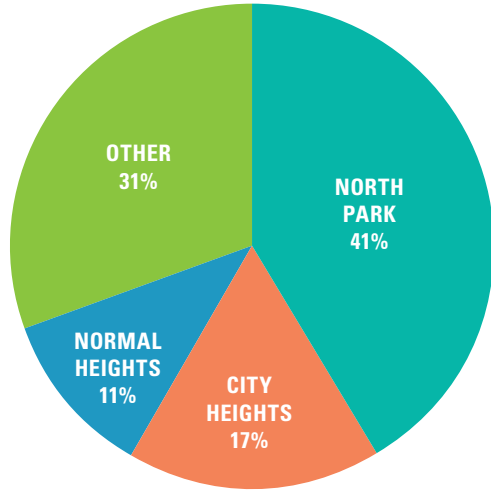

WHAT DID WE LEARN?

WHO RESPONDED?

WHICH THEMES WERE PREFERRED?

ALL RESPONDENTS

NORMAL HEIGHTS

KENSINGTON

NORTH PARK

CITY HEIGHTS