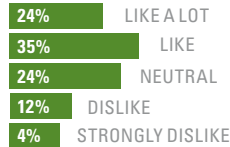

WHAT DID WE LEARN?

WHO RESPONDED?

WHICH THEMES WERE PREFERRED?

ALL RESPONDENTS

NORMAL HEIGHTS

KENSINGTON

NORTH PARK

CITY HEIGHTS

OTHER RESIDENTS

WHAT ARE THE PREFERRED HARDSCAPE ENHANCEMENTS?

WOULD LIKE TO SEE HARDSCAPE ENHANCEMENTS INCLUDED IN PROJECT FEATURES

BOULDERS

DECORATIVE ROCK

COLORED CONCRETE

PAVING ENHANCEMENTS

WHAT ARE THE PREFERRED PLANT PALETTES?