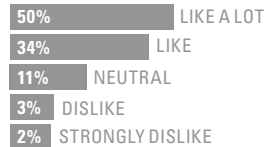

OTHER RESIDENTS

WHAT ARE THE PREFERRED HARDSCAPE ENHANCEMENTS?

WOULD LIKE TO SEE HARDSCAPE ENHANCEMENTS INCLUDED IN PROJECT FEATURES

BOULDERS

DECORATIVE ROCK

COLORED CONCRETE

PAVING ENHANCEMENTS

WHAT ARE THE PREFERRED PLANT PALETTES?