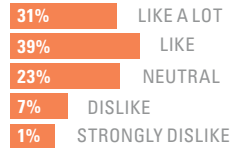

WHAT DID WE LEARN?

WHO RESPONDED?

WHICH THEMES WERE PREFERRED?

ALL RESPONDENTS

NORMAL HEIGHTS

KENSINGTON

NORTH PARK

CITY HEIGHTS

OTHER RESIDENTS

WHAT ARE THE PREFERRED HARDSCAPE ENHANCEMENTS?

WOULD LIKE TO SEE HARDSCAPE ENHANCEMENTS INCLUDED IN PROJECT FEATURES

BOULDERS

DECORATIVE ROCK

COLORED CONCRETE

PAVING ENHANCEMENTS

WHAT ARE THE PREFERRED PLANT PALETTES?