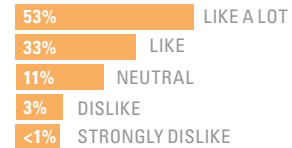

WHAT DID WE LEARN?

WHO RESPONDED?

WHICH THEMES WERE PREFERRED?

ALL RESPONDENTS

NORMAL HEIGHTS

KENSINGTON

NORTH PARK

CITY HEIGHTS

OTHER RESIDENTS

WHAT ARE THE PREFERRED HARDSCAPE ENHANCEMENTS?

WOULD LIKE TO SEE HARDSCAPE ENHANCEMENTS INCLUDED IN PROJECT FEATURES

BOULDERS

DECORATIVE ROCK

COLORED CONCRETE

PAVING ENHANCEMENTS

WHAT ARE THE PREFERRED PLANT PALETTES?

WOULD LIKE TO SEE LANDSCAPING INCLUDED IN PROJECT FEATURES

WESTERN REDBUD

MULGA

CHITALPA