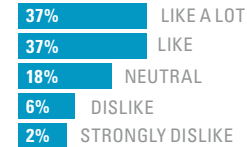

WOULD LIKE TO SEE LANDSCAPING INCLUDED IN PROJECT FEATURES

WESTERN REDBUD

MULGA

CHITALPA

HARDSCAPE ENHANCEMENTS

QUESTIONS

WHERE POSSIBLE, WOULD YOU LIKE TO SEE HARDSCAPE ENHANCEMENTS INCLUDED IN PROJECT FEATURES?