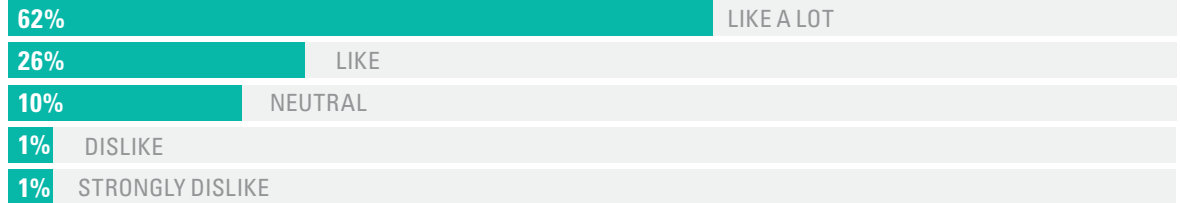

PLANT PALETTES

WESTERN REDBUD