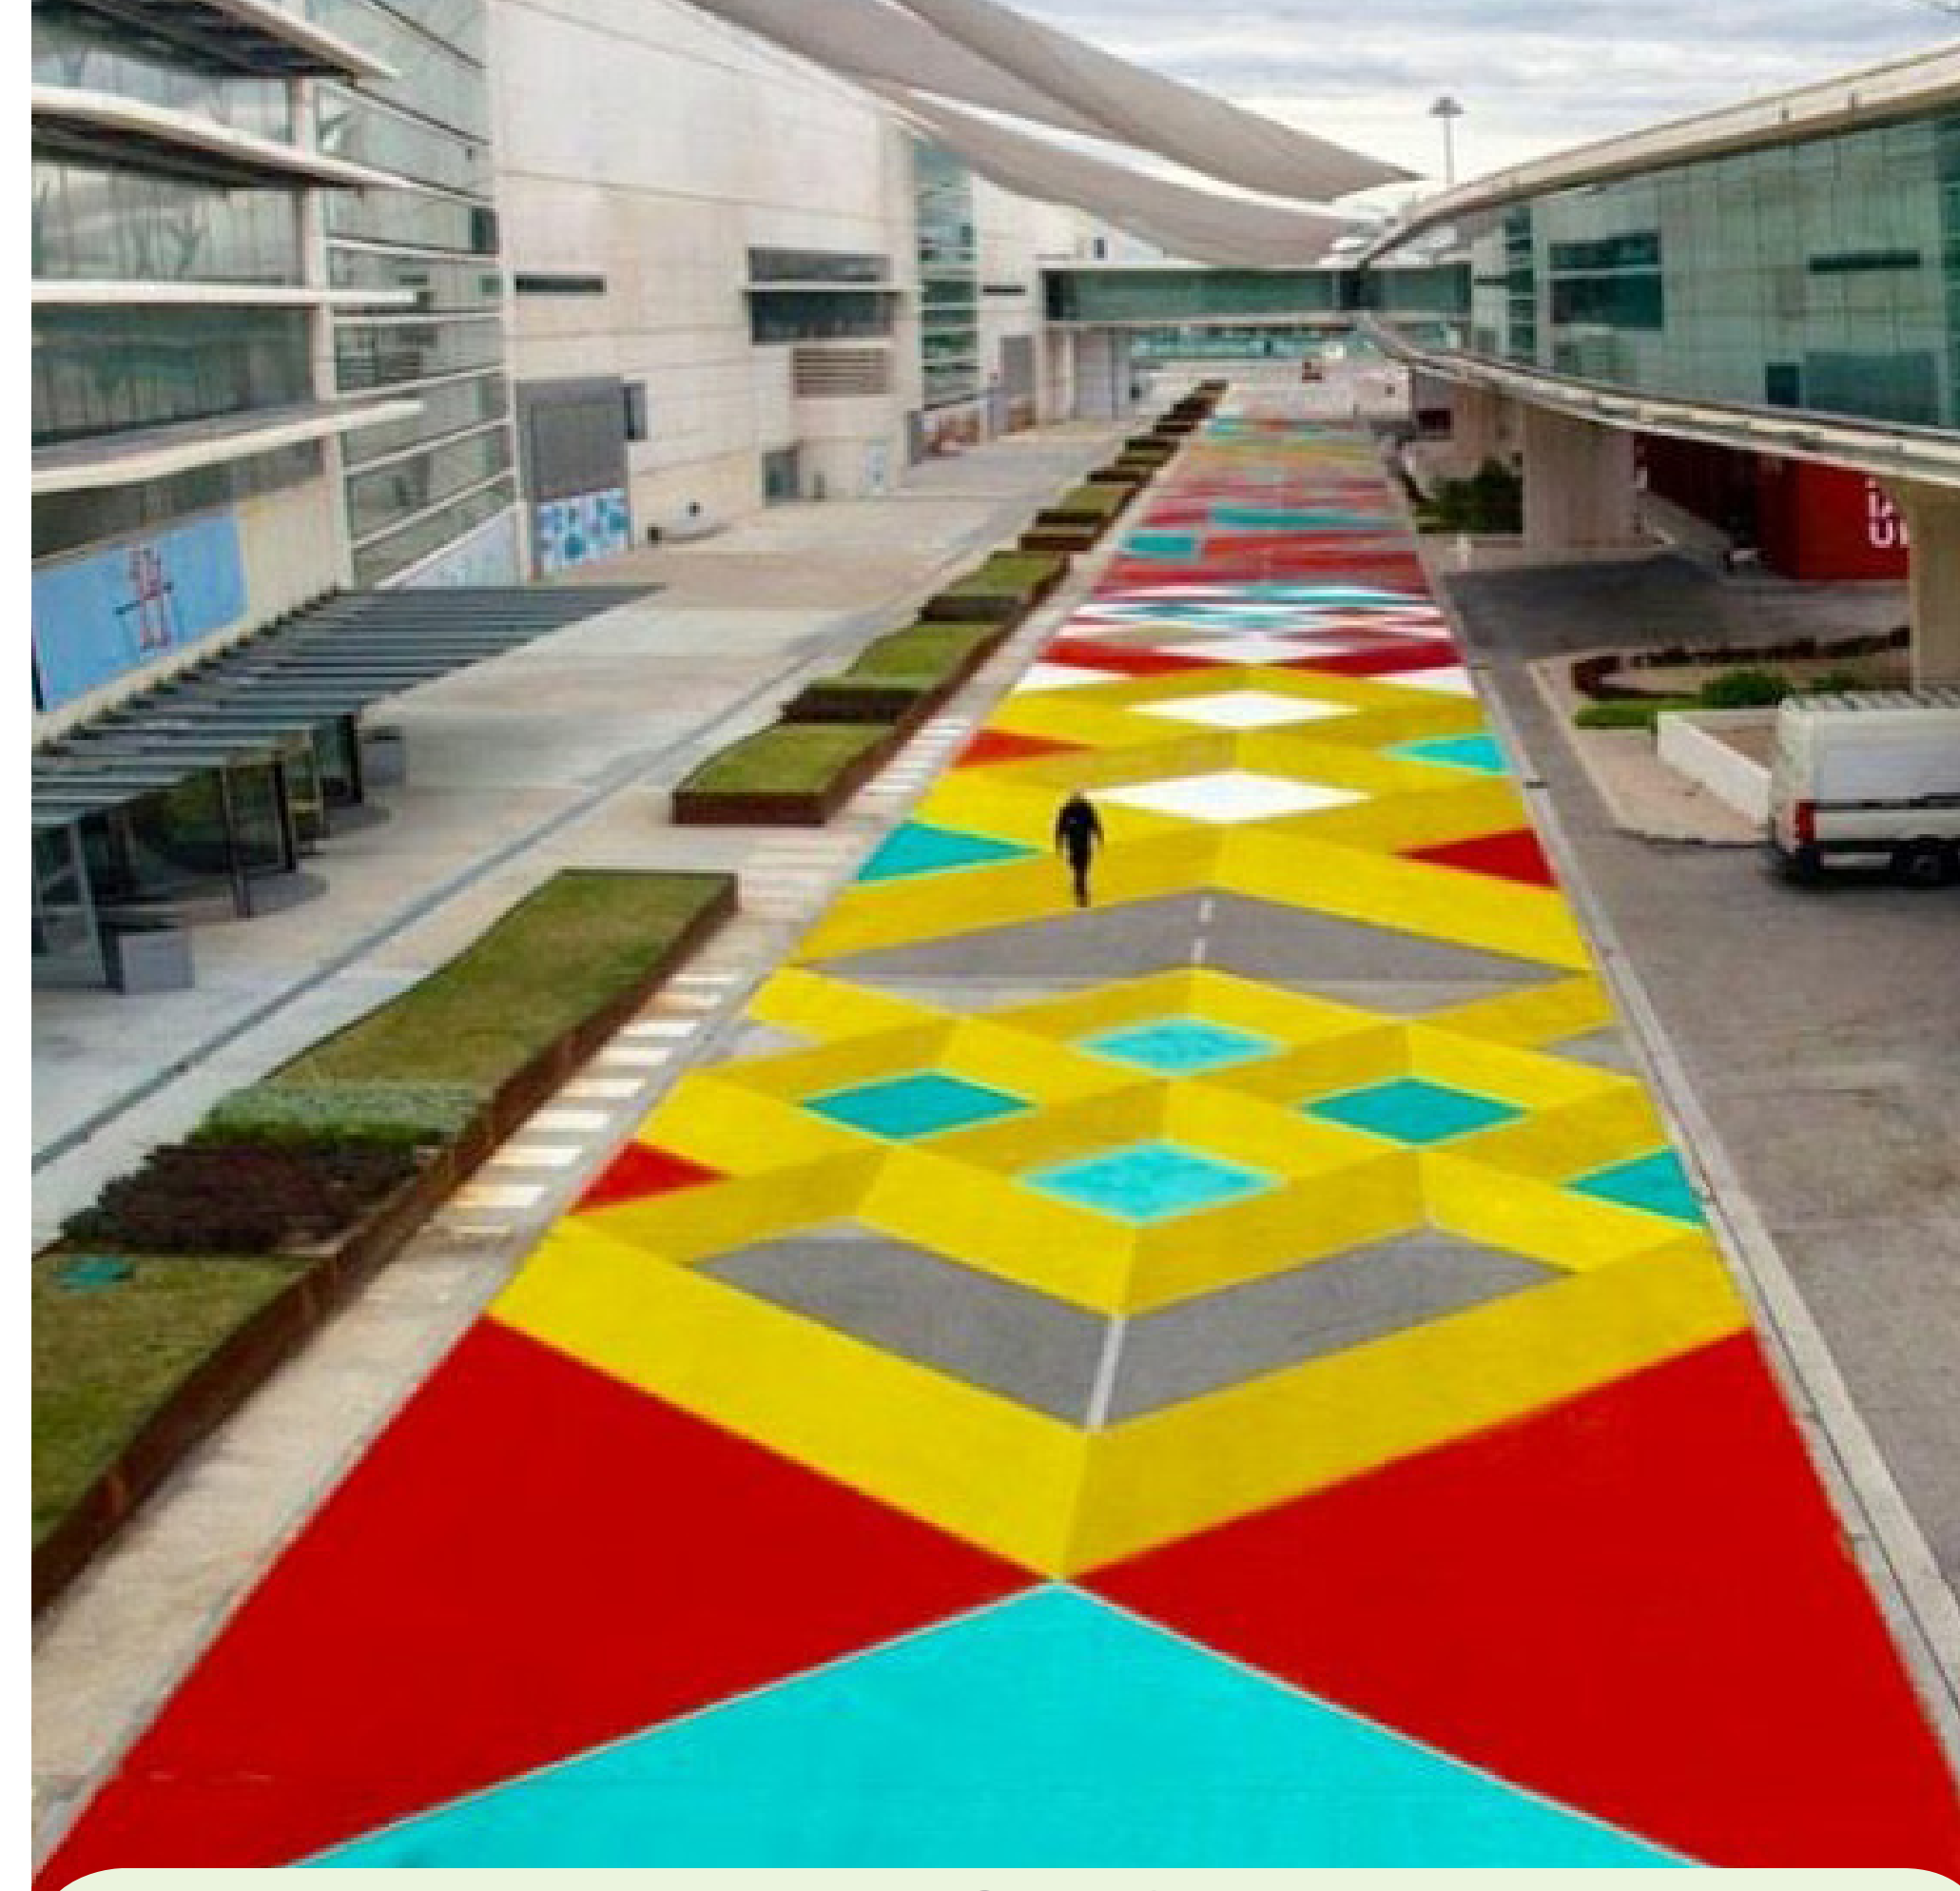

PLACE A DOT IN THE BOX BELOW YOUR TOP 3 PREFERRED ELEMENTS

BRICK SURFACE TREATMENT
(Place your dot in this area.)

PAINTED / MURAL SURFACE TREATMENT
(Place your dot in this area.)

MODERN TRASH AND RECYCLING COMBINATION RECEPTACLES
(Place your dot in this area.)

METAL RECEPTACLE WITH LIP AND RAISED LID
(Place your dot in this area.)

COLORED CONCRETE SURFACE TREATMENT
(Place your dot in this area.)

PERVIOUS PAVEMENT SURFACE TREATMENT
(Place your dot in this area.)

METAL RECEPTACLE WITH SLIDING DOOR ACCESS
(Place your dot in this area.)

FREESTANDING METAL RECEPTACLE
(Place your dot in this area.)

NORMAL STREET PROMENADE

UNIVERSITY AVENUE TO WASHINGTON STREET

KeepSanDiegoMoving.com/EasternHillcrestBikeways

SINGLE POST LAMPS
(Place your dot in this area.)

NORMAL STREET PROMENADE

UNIVERSITY AVENUE TO WASHINGTON STREET

KeepSanDiegoMoving.com/EasternHillcrestBikeways

PLACE A DOT IN THE BOX BELOW YOUR TOP 3 PREFERRED ELEMENTS