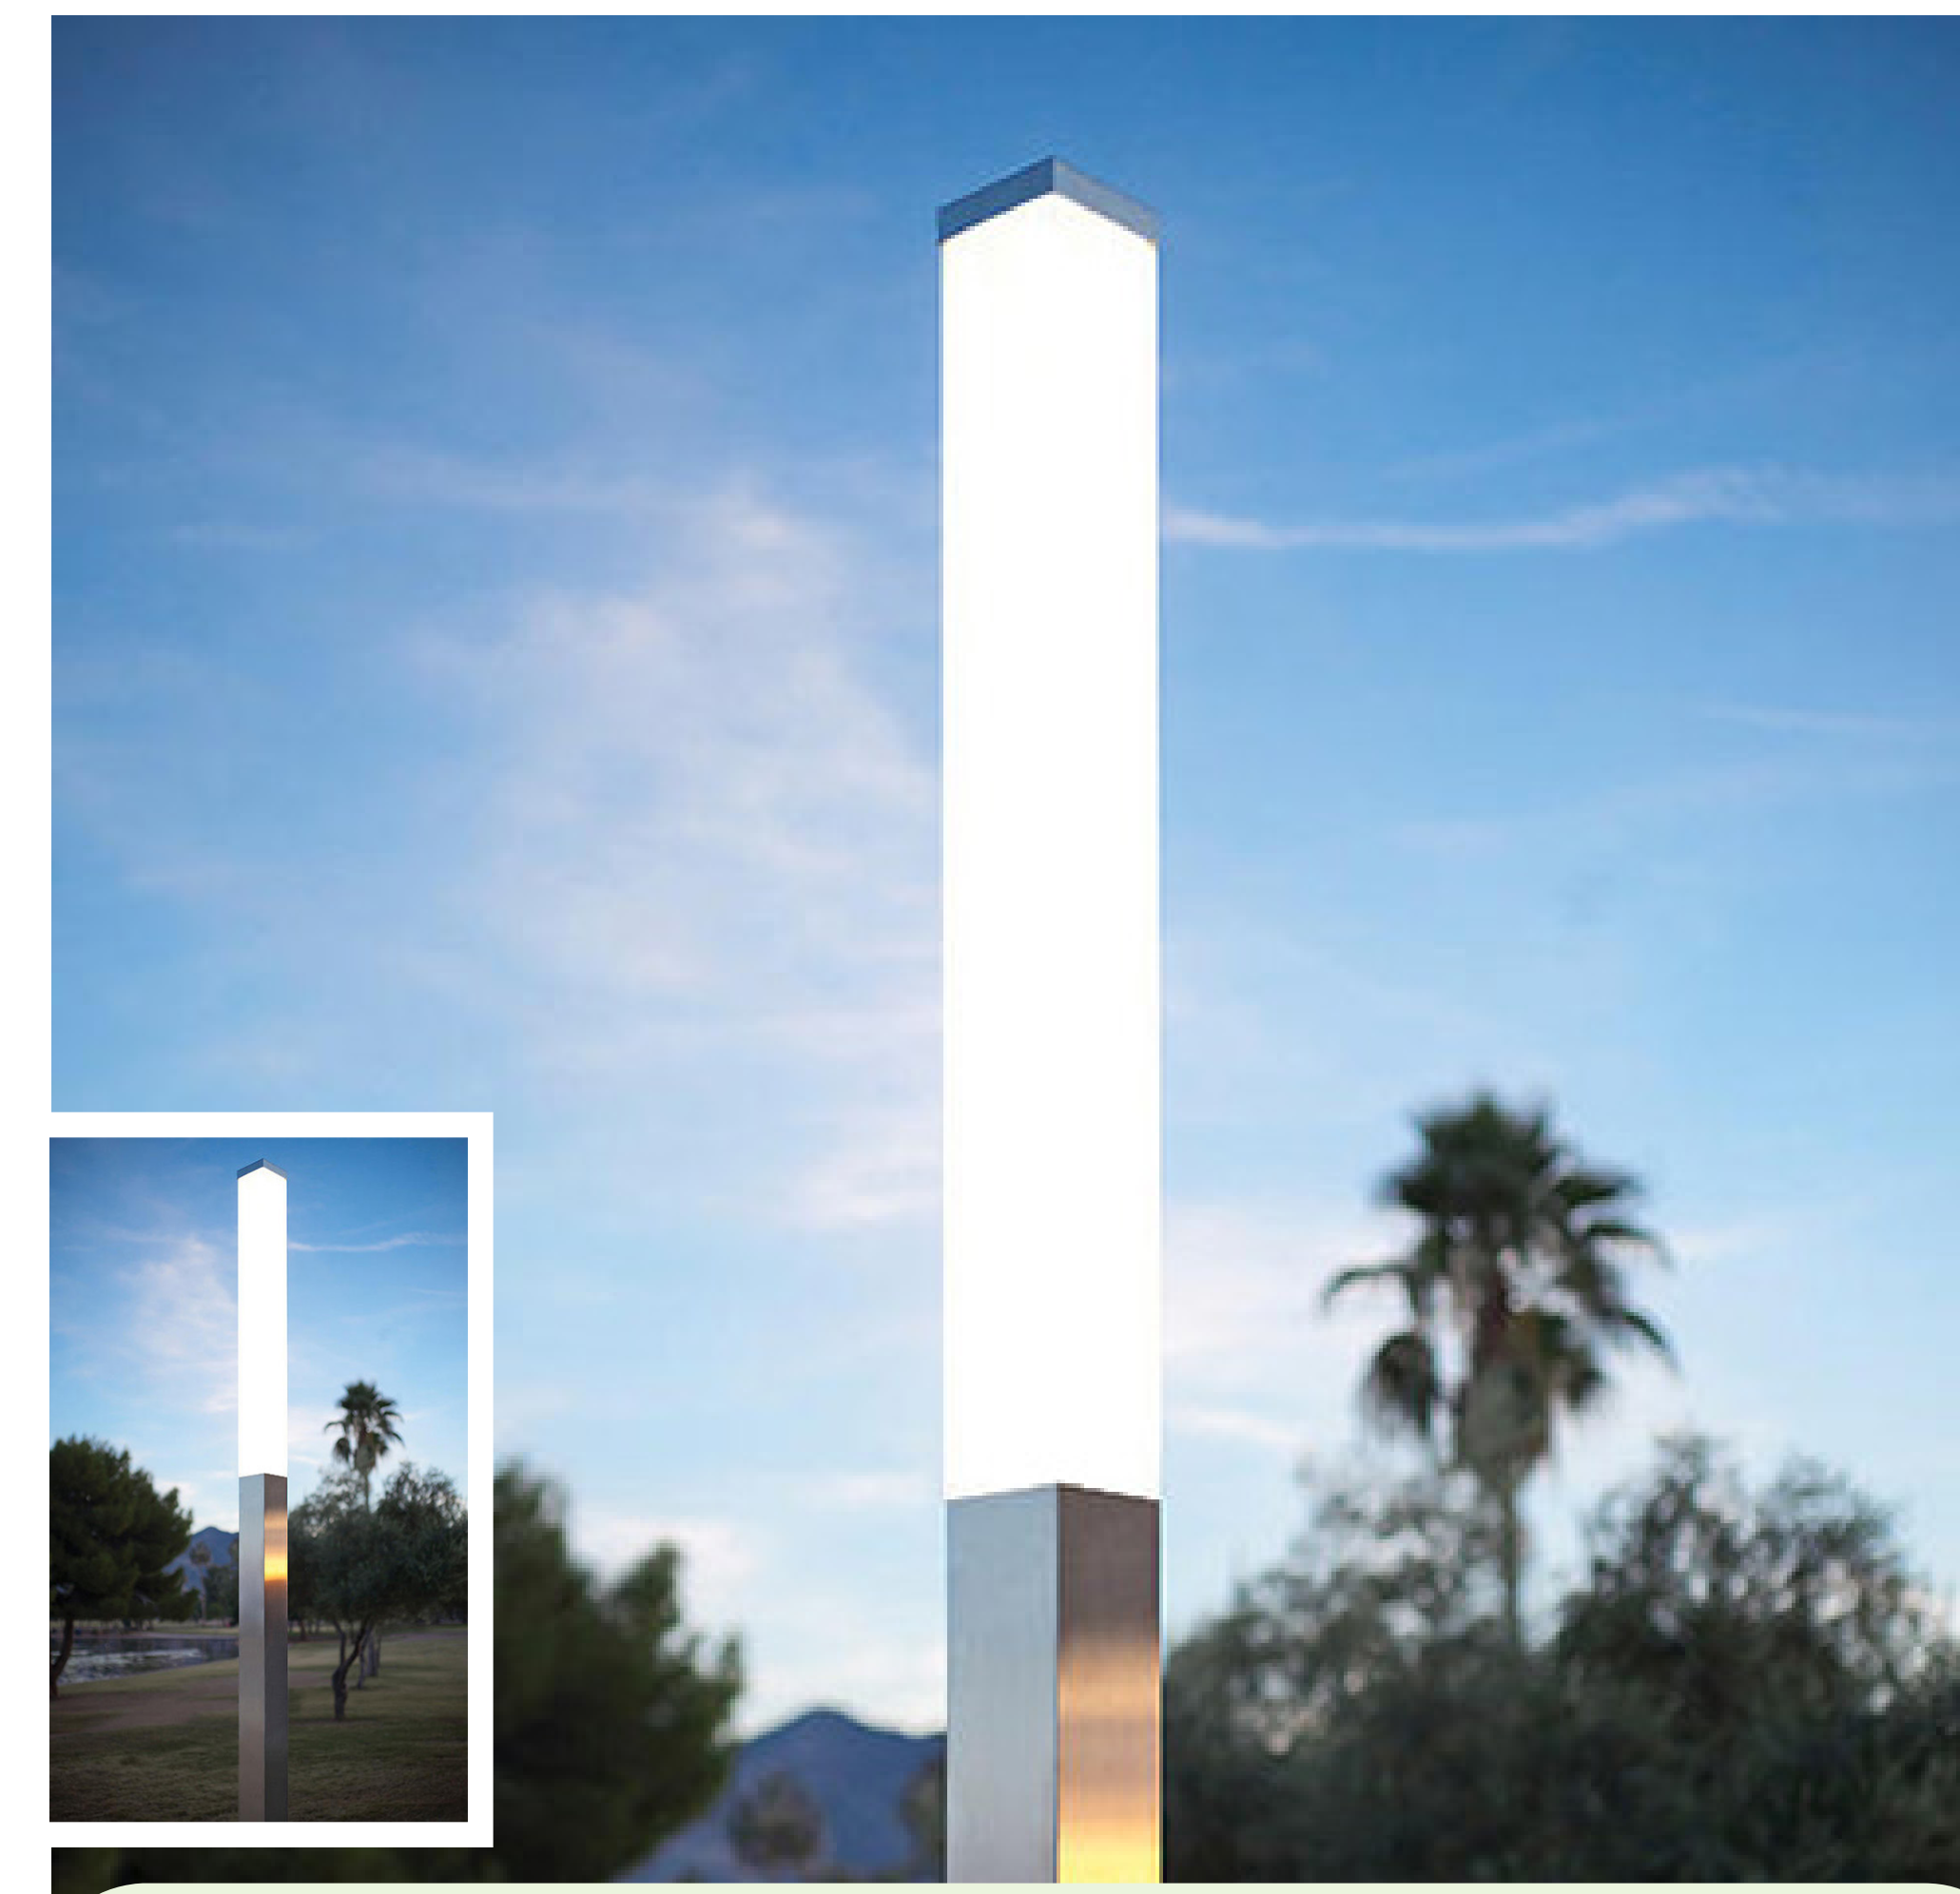

TUBE LIGHTING
(Place your dot in this area.)