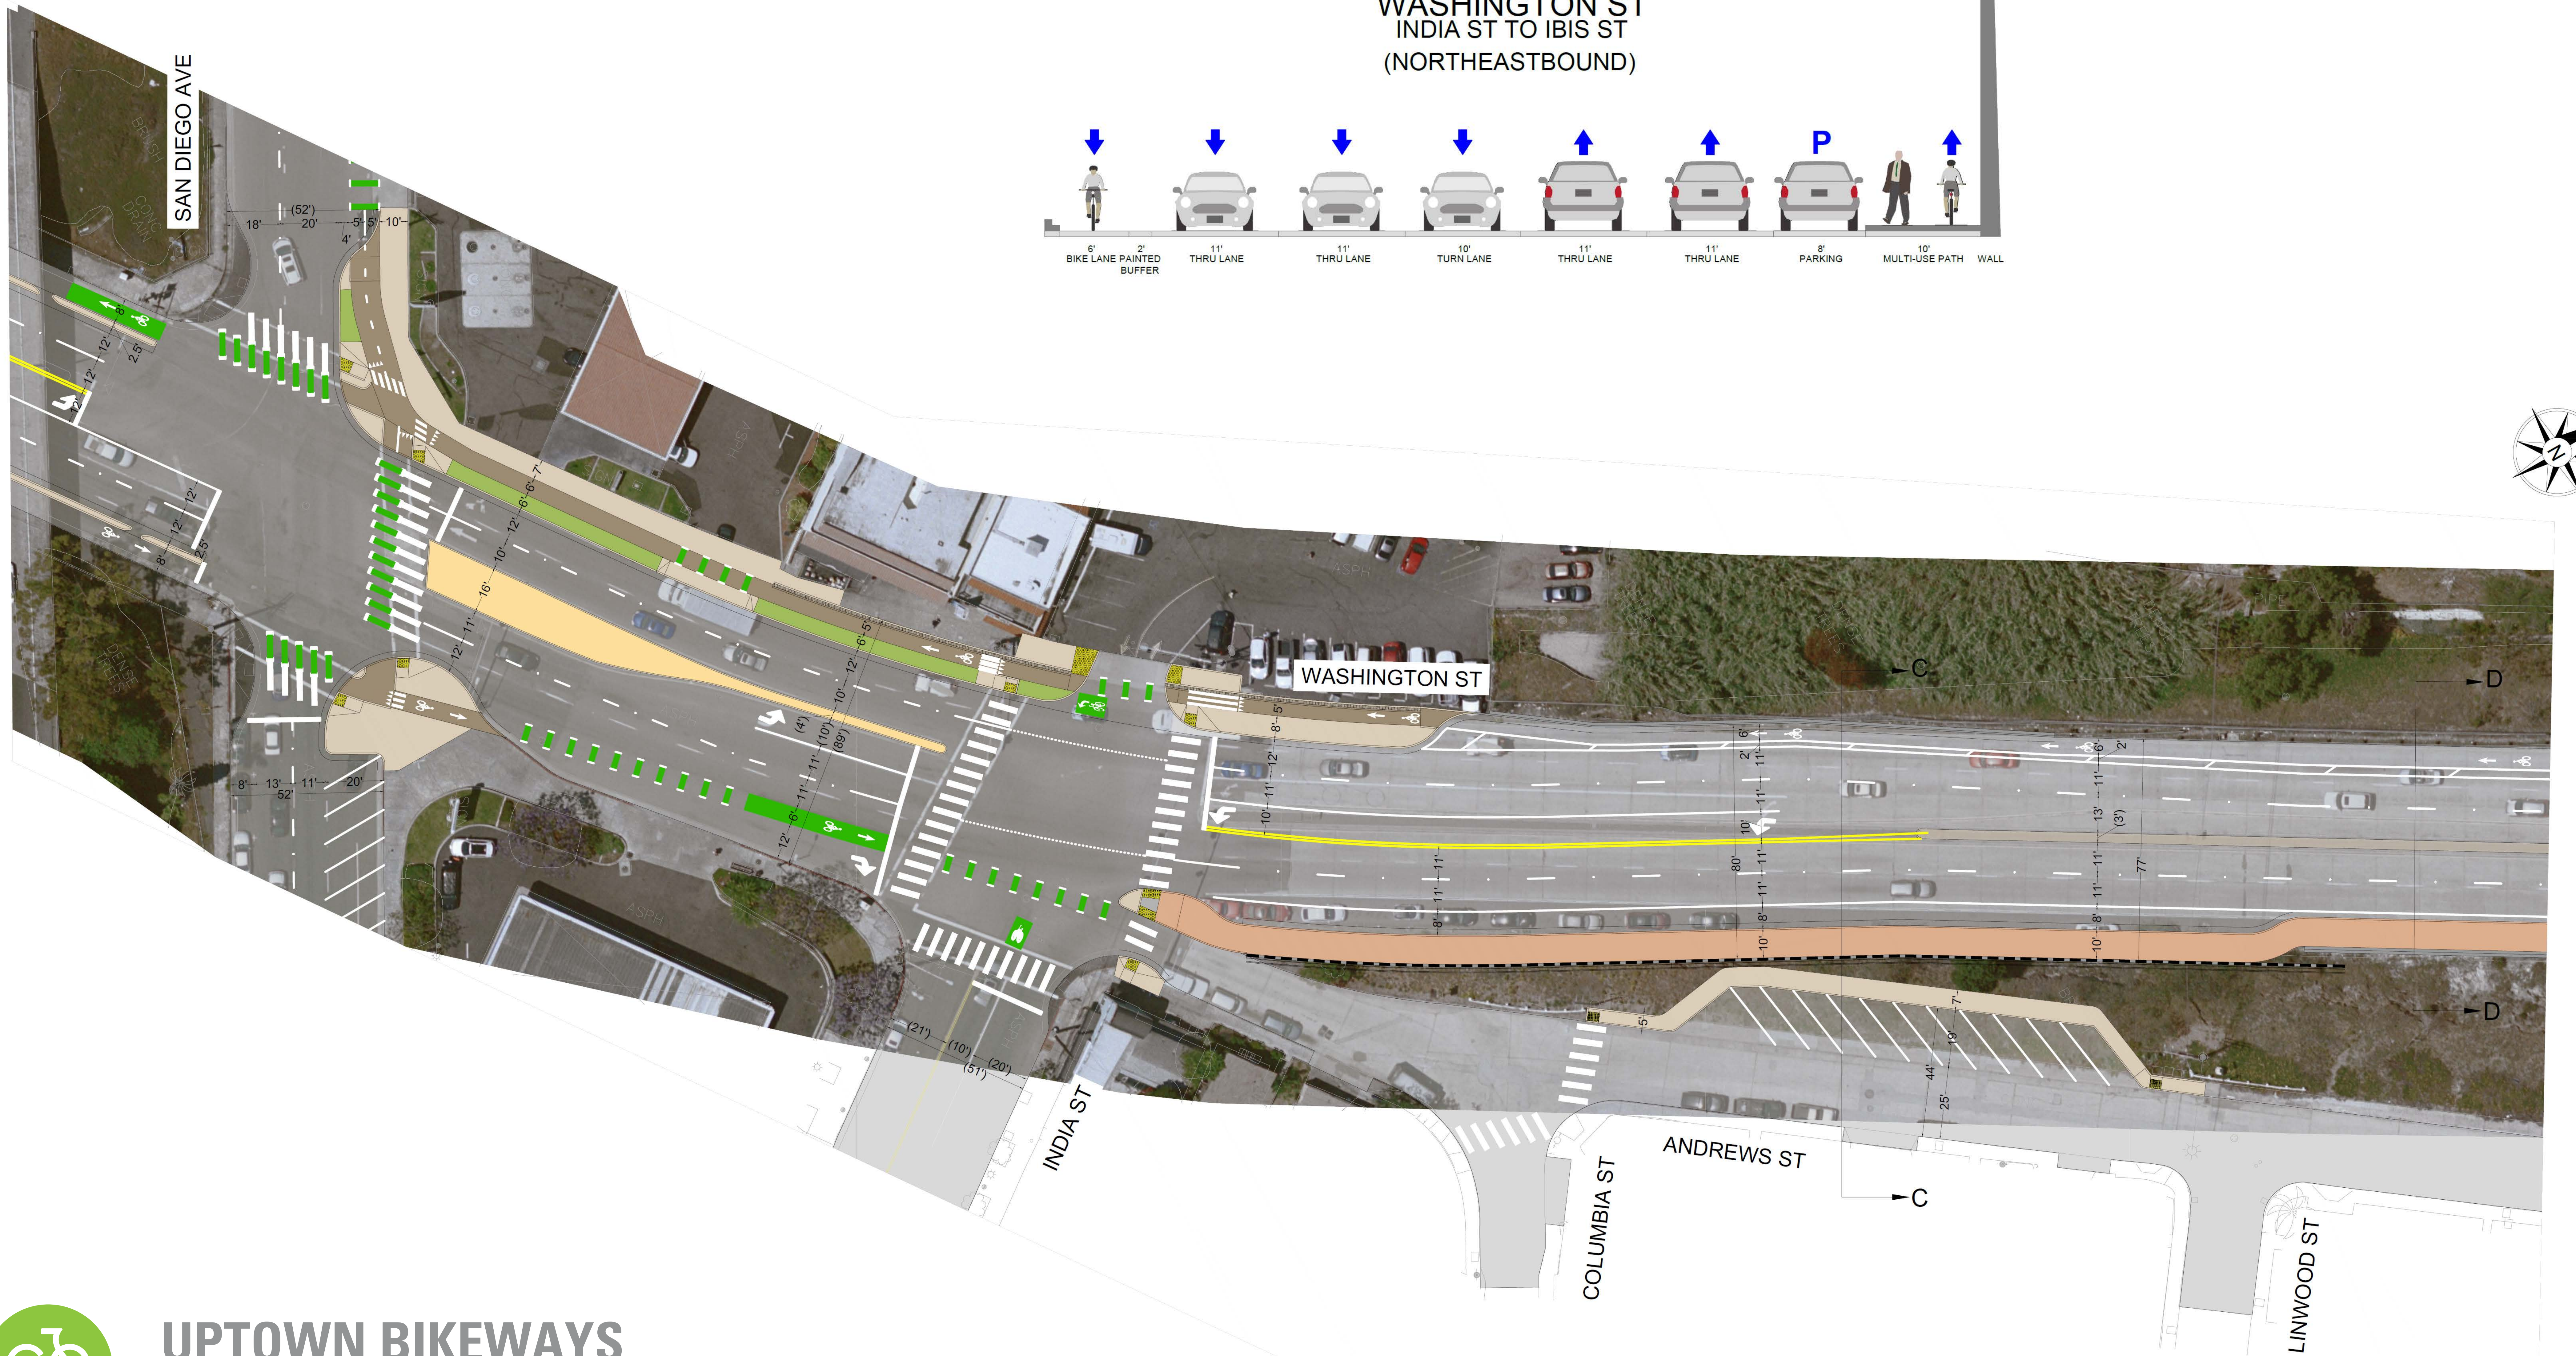

SECTION A
 WASHINGTON ST
 SAN DIEGO AVE TO HANCOCK ST
 (SOUTHWESTBOUND)

UPTOWN BIKEWAYS

WASHINGTON STREET AND BACHMAN PLACE BIKEWAYS

SECTION B
 SAN DIEGO AVE
 MCKEE ST TO PRINGLE ST
 (NORTHWESTBOUND)

UPTOWN BIKEWAYS

WASHINGTON STREET AND BACHMAN PLACE BIKEWAYS

KeepSanDiegoMoving.com/WashingtonBachmanBikeways

SECTION D

WASHINGTON ST
INDIA ST TO IBIS ST
(NORTHEASTBOUND)

SECTION C

ANDREWS ST
COLUMBIA ST TO LINWOOD ST
(NORTHEASTBOUND)

WASHINGTON ST
INDIA ST TO IBIS ST
(NORTHEASTBOUND)

UPTOWN BIKEWAYS

WASHINGTON STREET AND BACHMAN PLACE BIKEWAYS