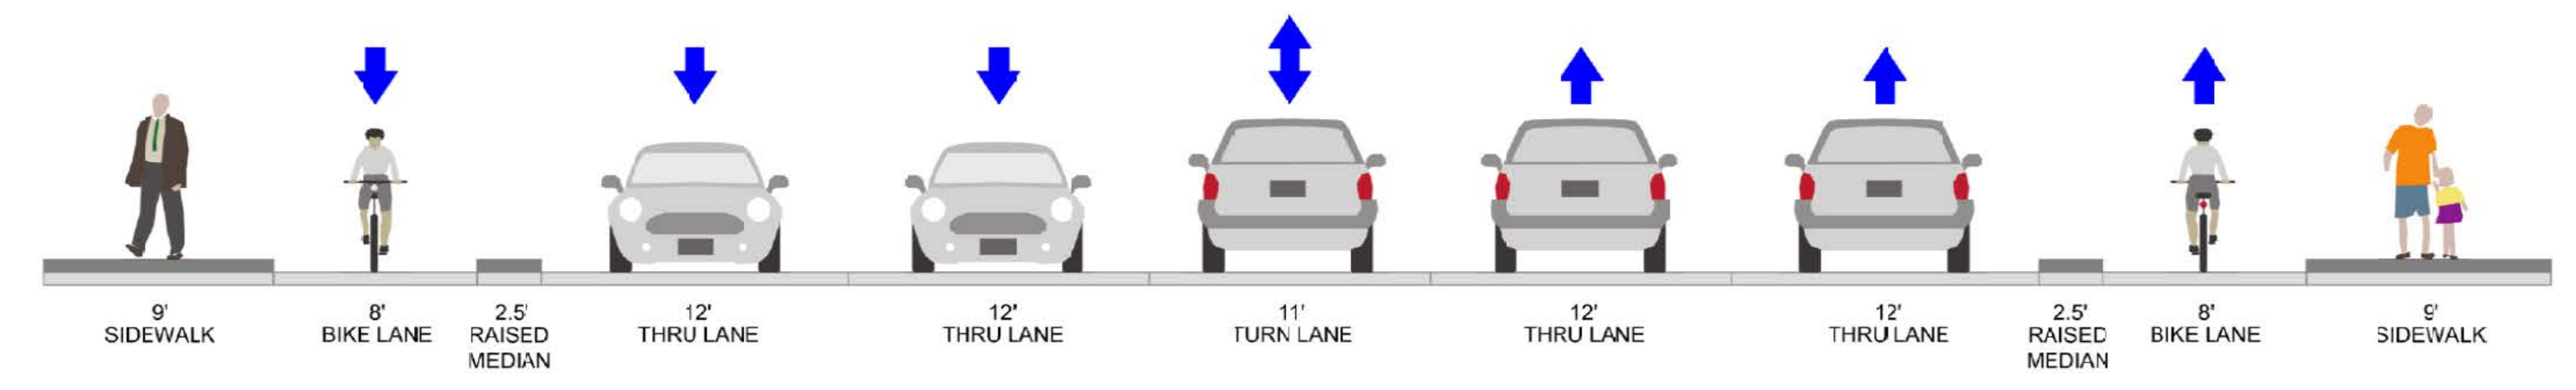

SECTION A
 WASHINGTON ST
 SAN DIEGO AVE TO HANCOCK ST
 (SOUTHWESTBOUND)

UPTOWN BIKEWAYS

WASHINGTON STREET AND BACHMAN PLACE BIKEWAYS

SECTION B
 SAN DIEGO AVE
 MCKEE ST TO PRINGLE ST
 (NORTHWESTBOUND)

UPTOWN BIKEWAYS

WASHINGTON STREET AND BACHMAN PLACE BIKEWAYS

KeepSanDiegoMoving.com/WashingtonBachmanBikeways

SECTION D

WASHINGTON ST
INDIA ST TO IBIS ST
(NORTHEASTBOUND)

SECTION C

ANDREWS ST
COLUMBIA ST TO LINWOOD ST
(NORTHEASTBOUND)