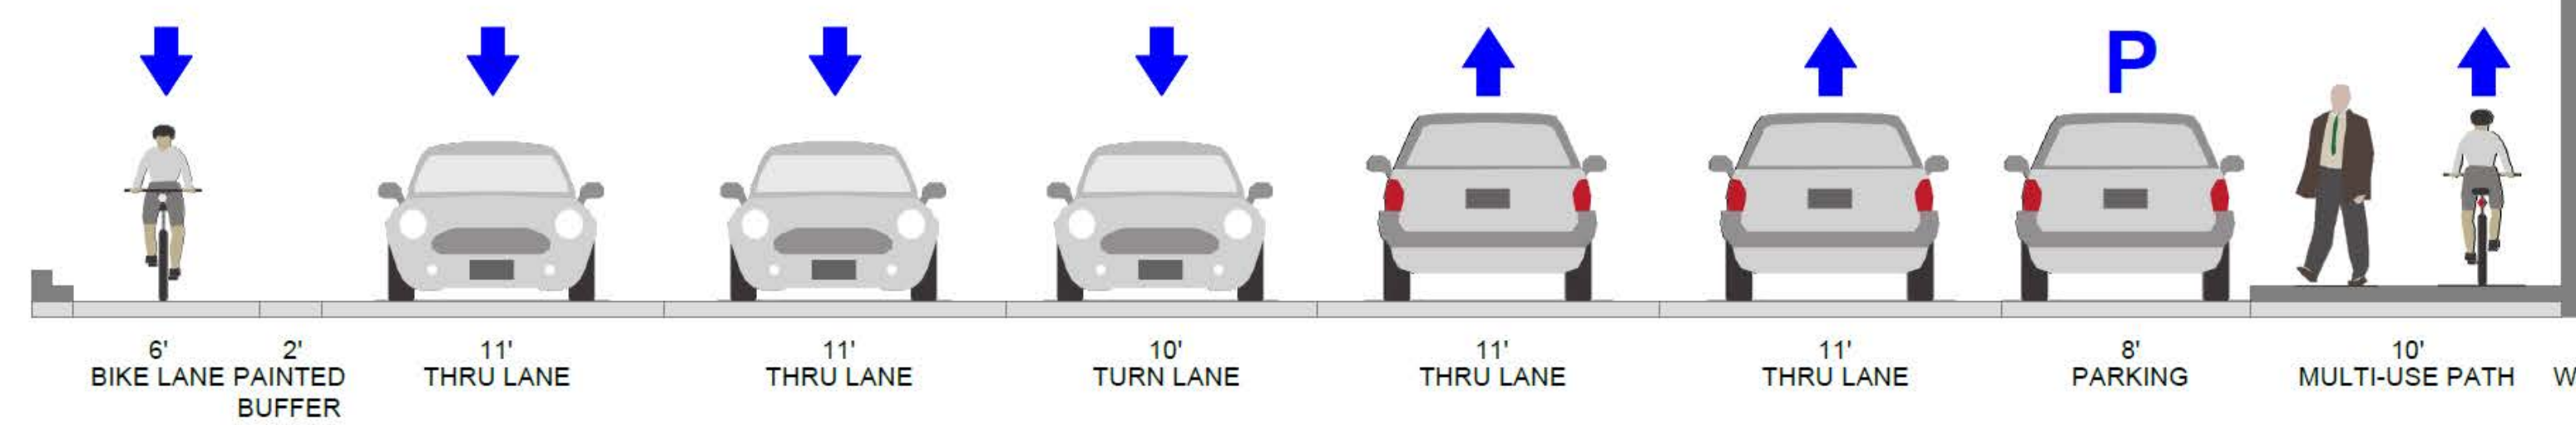

WASHINGTON ST
INDIA ST TO IBIS ST
(NORTHEASTBOUND)