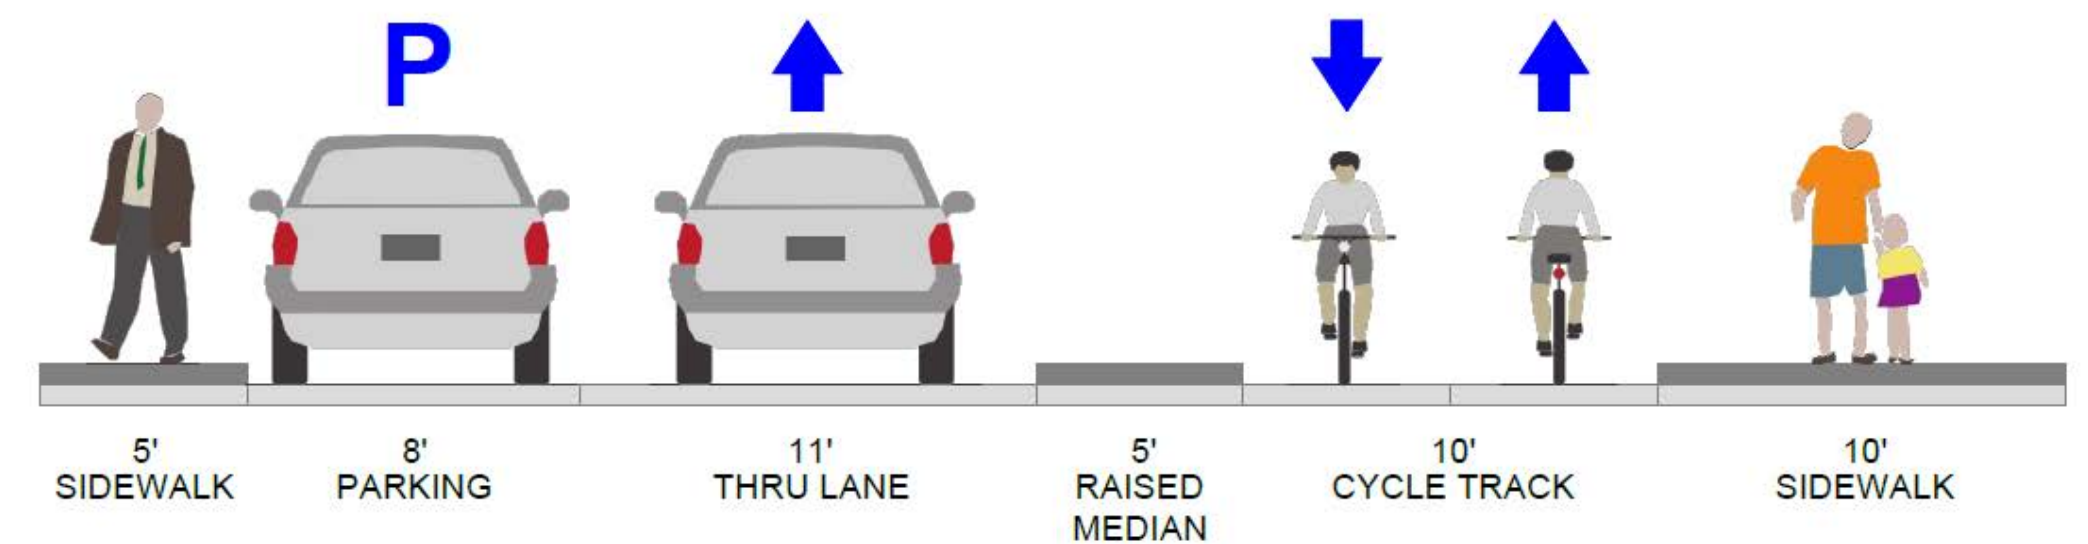

SECTION A
 WASHINGTON ST
 SAN DIEGO AVE TO HANCOCK ST
 (SOUTHWESTBOUND)

UPTOWN BIKEWAYS

WASHINGTON STREET AND BACHMAN PLACE BIKEWAYS

SECTION B
 SAN DIEGO AVE
 MCKEE ST TO PRINGLE ST
 (NORTHWESTBOUND)

UPTOWN BIKEWAYS

WASHINGTON STREET AND BACHMAN PLACE BIKEWAYS

KeepSanDiegoMoving.com/WashingtonBachmanBikeways

SECTION D

WASHINGTON ST
INDIA ST TO IBIS ST
(NORTHEASTBOUND)

SECTION C

ANDREWS ST
COLUMBIA ST TO LINWOOD ST
(NORTHEASTBOUND)