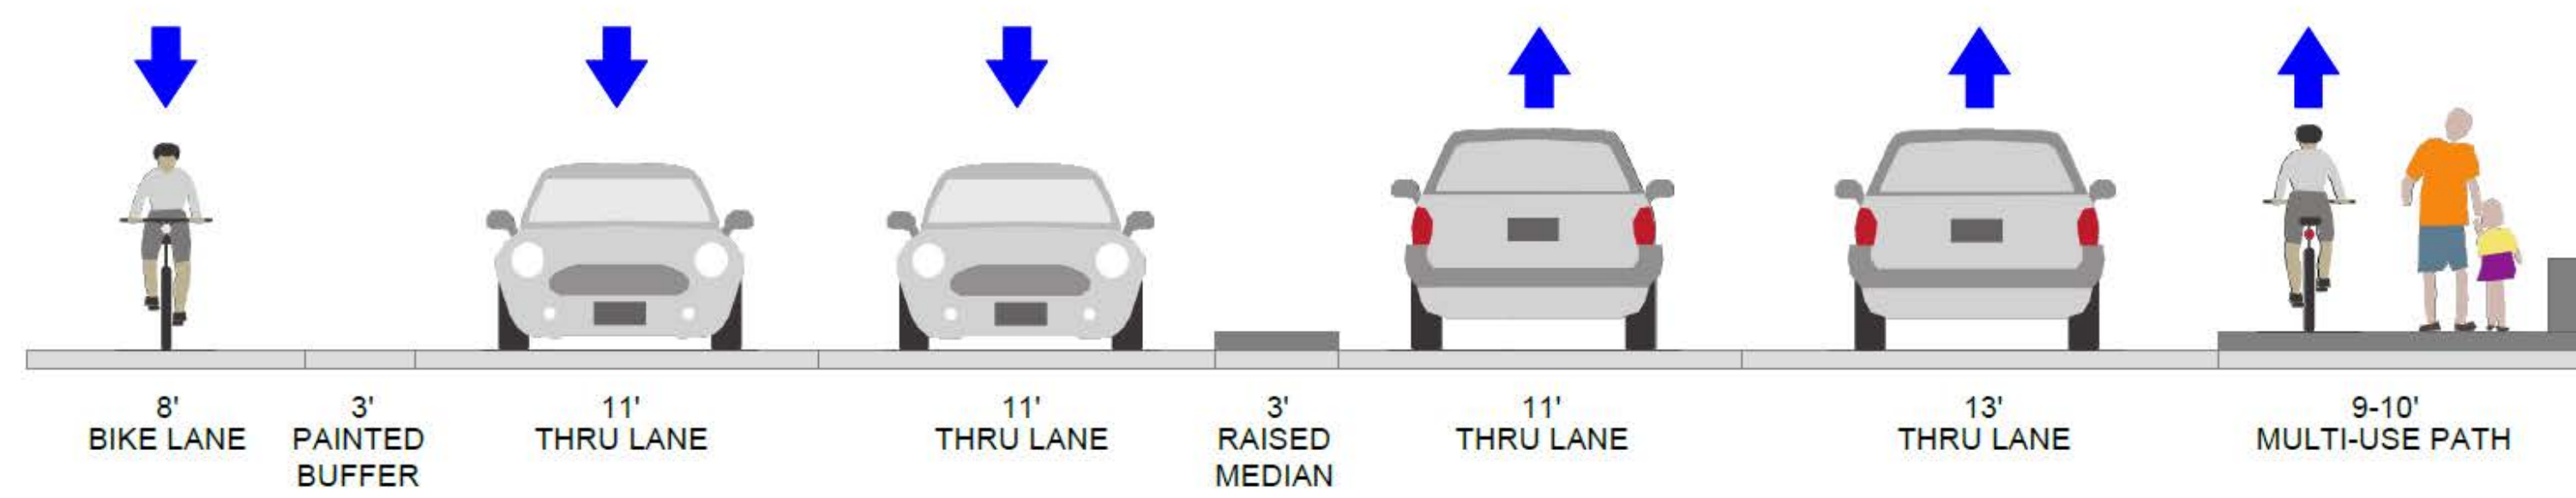

SECTION A
 WASHINGTON ST
 SAN DIEGO AVE TO HANCOCK ST
 (SOUTHWESTBOUND)

UPTOWN BIKEWAYS

WASHINGTON STREET AND BACHMAN PLACE BIKEWAYS

SECTION B
 SAN DIEGO AVE
 MCKEE ST TO PRINGLE ST
 (NORTHWESTBOUND)

UPTOWN BIKEWAYS

WASHINGTON STREET AND BACHMAN PLACE BIKEWAYS

KeepSanDiegoMoving.com/WashingtonBachmanBikeways

SECTION D

WASHINGTON ST
INDIA ST TO IBIS ST
(NORTHEASTBOUND)

SECTION C

ANDREWS ST
COLUMBIA ST TO LINWOOD ST
(NORTHEASTBOUND)